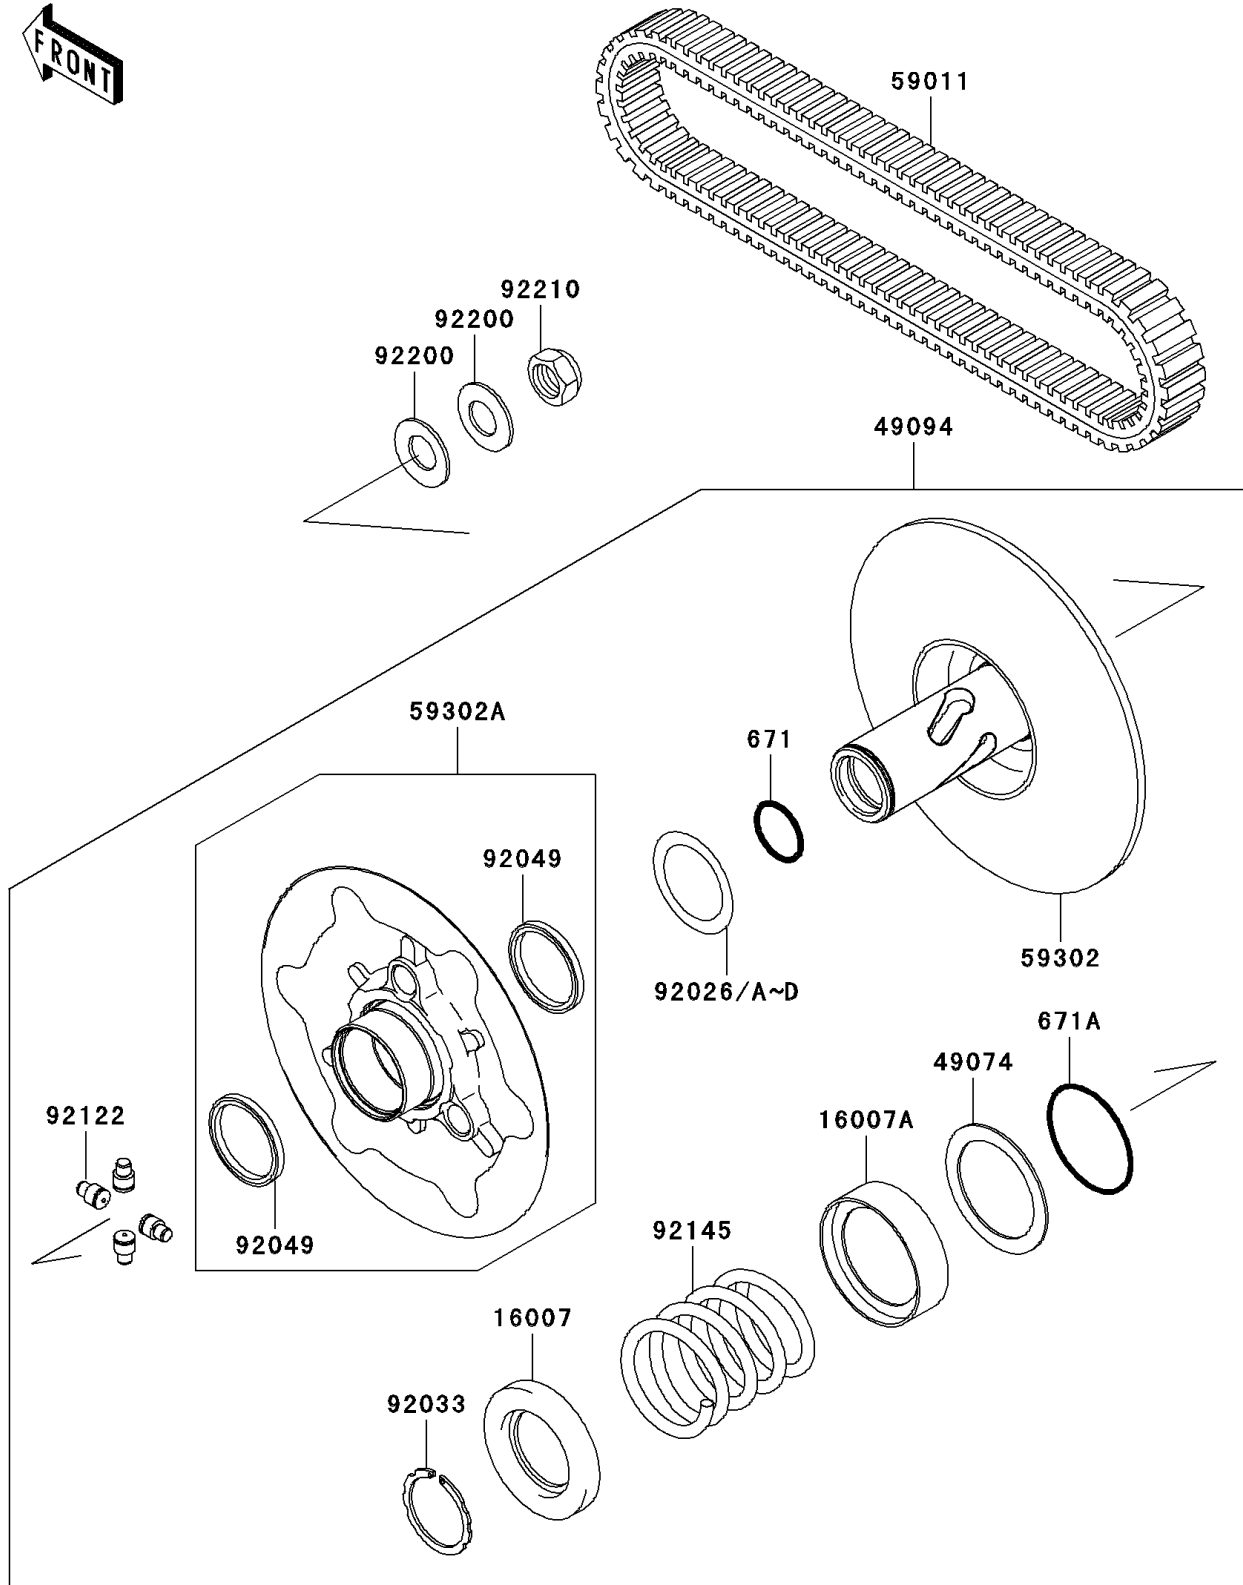

## 2005 Prairie® 700 4x4 Team Green™ Special Edition PARTS DIAGRAM

Driven Converter/Drive Belt

E1392

## 2005 Prairie® 700 4x4 Team Green™ Special Edition PARTS LIST

Driven Converter/Drive Belt

ITEM NAME	PART NUMBER	QUANTITY
O RING (Ref # 671)	671D2530	1
O RING (Ref # 671A)	671D2550	1
SEAT-SPRING (Ref # 16007)	16007-1203	1
SEAT-SPRING,SHEAVE MOVABLE (Ref # 16007A)	16007-1221	1
PLATE-THRUST (Ref # 49074)	49074-1055	1
CONVERTER-ASSY-DRIVEN (Ref # 49094)	49094-0005	1
BELT (Ref # 59011)	59011-0003	1
SHEAVE-COMP,FIXED (Ref # 59302)	59302-0001	1
SHEAVE-COMP,MOVABLE (Ref # 59302A)	59302-0002	1
SPACER,T=0.30 (Ref # 92026)	92026-0034	1
SPACER,T=1.00 (Ref # 92026A)	92026-1565	1
SPACER,T=0.60 (Ref # 92026B)	92026-1569	1
SPACER,T=1.40 (Ref # 92026C)	92026-1570	1
SPACER,T=0.80 (Ref # 92026D)	92026-1617	1
RING-SNAP (Ref # 92033)	92033-1317	1
SEAL-OIL (Ref # 92049)	92049-1528	1
ROLLER (Ref # 92122)	92122-1209	1
SPRING,YELLOW (Ref # 92145)	92145-1462	1
WASHER (Ref # 92200)	92200-1505	1
NUT,18MM (Ref # 92210)	92210-1367	1