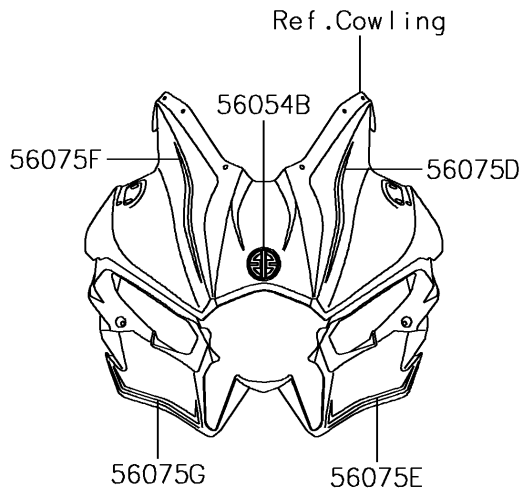

2017 PARTS DIAGRAM

Decals(XHF/XJF)

F2861

2017 PARTS LIST

Decals(XHF/XJF)

ITEM NAME	PART NUMBER	QUANTITY
MARK,FR FENDER,KIBS (Ref # 56054)	56054-0721	1
MARK,KAWASAKI (Ref # 56054A)	56054-1356	1
MARK,UPP COWL.,RIVER (Ref # 56054B)	56054-1557	1
MARK,SIDE COVER,NINJA (Ref # 56054C)	56054-1626	1
MARK,UPP HOLDER,RIVER (Ref # 56054D)	56054-1628	1
MARK,SUPERCHARGED (Ref # 56054E)	56054-1766	1
MARK,H2,3D (Ref # 56054F)	56054-2191	1
PATTERN,SHROUD,LH,UPP (Ref # 56075)	56075-0423	1
PATTERN,SHROUD,LH,LWR (Ref # 56075A)	56075-0424	1
PATTERN,SHROUD,RH,UPP (Ref # 56075B)	56075-0425	1
PATTERN,SHROUD,RH,LWR (Ref # 56075C)	56075-0426	1
PATTERN,UPP COWL.,LH,UPP (Ref # 56075D)	56075-0427	1
PATTERN,UPP COWL.,LH,LWR (Ref # 56075E)	56075-0428	1
PATTERN,UPP COWL.,RH,UPP (Ref # 56075F)	56075-0429	1
PATTERN,UPP COWL.,RH,LWR (Ref # 56075G)	56075-0430	1
PATTERN,TAIL COVER,LH (Ref # 56075H)	56075-0431	1
PATTERN,TAIL COVER,RH (Ref # 56075I)	56075-0432	1