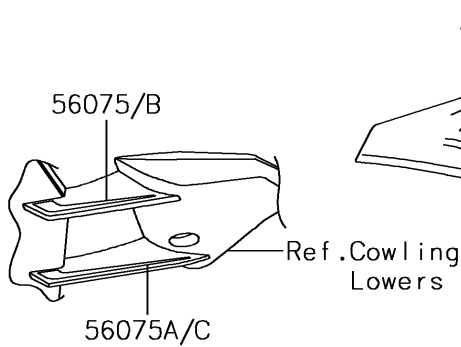

2017 PARTS DIAGRAM

Decals(XHF/XJF)

F2861

2017 PARTS LIST

Decals(XHF/XJF)

ITEM NAME	PART NUMBER	QUANTITY
MARK,FR FENDER,KIBS (Ref # 56054)	56054-0721	1
MARK,KAWASAKI (Ref # 56054A)	56054-1356	1
MARK,UPP COWL.,RIVER (Ref # 56054B)	56054-1557	1
MARK,SIDE COVER,NINJA (Ref # 56054C)	56054-1626	1
MARK,UPP HOLDER,RIVER (Ref # 56054D)	56054-1628	1
MARK,SUPERCHARGED (Ref # 56054E)	56054-1766	1
MARK,H2,3D (Ref # 56054F)	56054-2191	1
PATTERN,SHROUD,LH,UPP (Ref # 56075)	56075-0423	1
PATTERN,SHROUD,LH,LWR (Ref # 56075A)	56075-0424	1
PATTERN,SHROUD,RH,UPP (Ref # 56075B)	56075-0425	1
PATTERN,SHROUD,RH,LWR (Ref # 56075C)	56075-0426	1
PATTERN,UPP COWL.,LH,UPP (Ref # 56075D)	56075-0427	1
PATTERN,UPP COWL.,LH,LWR (Ref # 56075E)	56075-0428	1
PATTERN,UPP COWL.,RH,UPP (Ref # 56075F)	56075-0429	1
PATTERN,UPP COWL.,RH,LWR (Ref # 56075G)	56075-0430	1
PATTERN,TAIL COVER,LH (Ref # 56075H)	56075-0431	1
PATTERN,TAIL COVER,RH (Ref # 56075I)	56075-0432	1