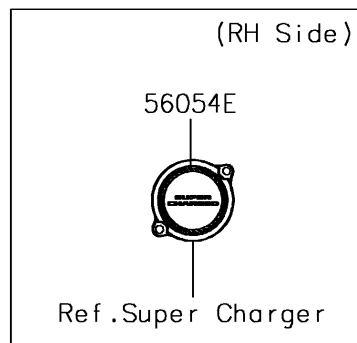

2017 PARTS DIAGRAM

Decals(XHF/XJF)

F2861

2017 PARTS LIST

Decals(XHF/XJF)

ITEM NAME	PART NUMBER	QUANTITY
MARK,FR FENDER,KIBS (Ref # 56054)	56054-0721	1
MARK,KAWASAKI (Ref # 56054A)	56054-1356	1
MARK,UPP COWL.,RIVER (Ref # 56054B)	56054-1557	1
MARK,SIDE COVER,NINJA (Ref # 56054C)	56054-1626	1
MARK,UPP HOLDER,RIVER (Ref # 56054D)	56054-1628	1
MARK,SUPERCHARGED (Ref # 56054E)	56054-1766	1
MARK,H2,3D (Ref # 56054F)	56054-2191	1
PATTERN,SHROUD,LH,UPP (Ref # 56075)	56075-0423	1
PATTERN,SHROUD,LH,LWR (Ref # 56075A)	56075-0424	1
PATTERN,SHROUD,RH,UPP (Ref # 56075B)	56075-0425	1
PATTERN,SHROUD,RH,LWR (Ref # 56075C)	56075-0426	1
PATTERN,UPP COWL.,LH,UPP (Ref # 56075D)	56075-0427	1
PATTERN,UPP COWL.,LH,LWR (Ref # 56075E)	56075-0428	1
PATTERN,UPP COWL.,RH,UPP (Ref # 56075F)	56075-0429	1
PATTERN,UPP COWL.,RH,LWR (Ref # 56075G)	56075-0430	1
PATTERN,TAIL COVER,LH (Ref # 56075H)	56075-0431	1
PATTERN,TAIL COVER,RH (Ref # 56075I)	56075-0432	1