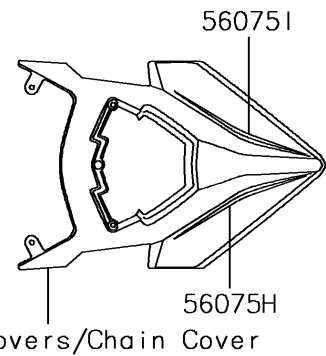

2017 PARTS DIAGRAM

Decals(XHF/XJF)

F2861

2017 PARTS LIST

Decals(XHF/XJF)

ITEM NAME	PART NUMBER	QUANTITY
MARK,FR FENDER,KIBS (Ref # 56054)	56054-0721	1
MARK,KAWASAKI (Ref # 56054A)	56054-1356	1
MARK,UPP COWL.,RIVER (Ref # 56054B)	56054-1557	1
MARK,SIDE COVER,NINJA (Ref # 56054C)	56054-1626	1
MARK,UPP HOLDER,RIVER (Ref # 56054D)	56054-1628	1
MARK,SUPERCHARGED (Ref # 56054E)	56054-1766	1
MARK,H2,3D (Ref # 56054F)	56054-2191	1
PATTERN,SHROUD,LH,UPP (Ref # 56075)	56075-0423	1
PATTERN,SHROUD,LH,LWR (Ref # 56075A)	56075-0424	1
PATTERN,SHROUD,RH,UPP (Ref # 56075B)	56075-0425	1
PATTERN,SHROUD,RH,LWR (Ref # 56075C)	56075-0426	1
PATTERN,UPP COWL.,LH,UPP (Ref # 56075D)	56075-0427	1
PATTERN,UPP COWL.,LH,LWR (Ref # 56075E)	56075-0428	1
PATTERN,UPP COWL.,RH,UPP (Ref # 56075F)	56075-0429	1
PATTERN,UPP COWL.,RH,LWR (Ref # 56075G)	56075-0430	1
PATTERN,TAIL COVER,LH (Ref # 56075H)	56075-0431	1
PATTERN,TAIL COVER,RH (Ref # 56075I)	56075-0432	1