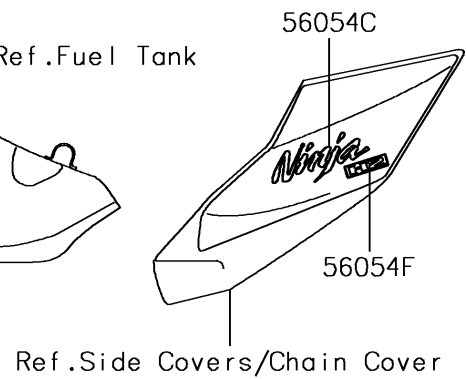

2017 PARTS DIAGRAM

Decals(XHF/XJF)

F2861

2017 PARTS LIST

Decals(XHF/XJF)

ITEM NAME	PART NUMBER	QUANTITY
MARK,FR FENDER,KIBS (Ref # 56054)	56054-0721	1
MARK,KAWASAKI (Ref # 56054A)	56054-1356	1
MARK,UPP COWL.,RIVER (Ref # 56054B)	56054-1557	1
MARK,SIDE COVER,NINJA (Ref # 56054C)	56054-1626	1
MARK,UPP HOLDER,RIVER (Ref # 56054D)	56054-1628	1
MARK,SUPERCHARGED (Ref # 56054E)	56054-1766	1
MARK,H2,3D (Ref # 56054F)	56054-2191	1
PATTERN,SHROUD,LH,UPP (Ref # 56075)	56075-0423	1
PATTERN,SHROUD,LH,LWR (Ref # 56075A)	56075-0424	1
PATTERN,SHROUD,RH,UPP (Ref # 56075B)	56075-0425	1
PATTERN,SHROUD,RH,LWR (Ref # 56075C)	56075-0426	1
PATTERN,UPP COWL.,LH,UPP (Ref # 56075D)	56075-0427	1
PATTERN,UPP COWL.,LH,LWR (Ref # 56075E)	56075-0428	1
PATTERN,UPP COWL.,RH,UPP (Ref # 56075F)	56075-0429	1
PATTERN,UPP COWL.,RH,LWR (Ref # 56075G)	56075-0430	1
PATTERN,TAIL COVER,LH (Ref # 56075H)	56075-0431	1
PATTERN,TAIL COVER,RH (Ref # 56075I)	56075-0432	1