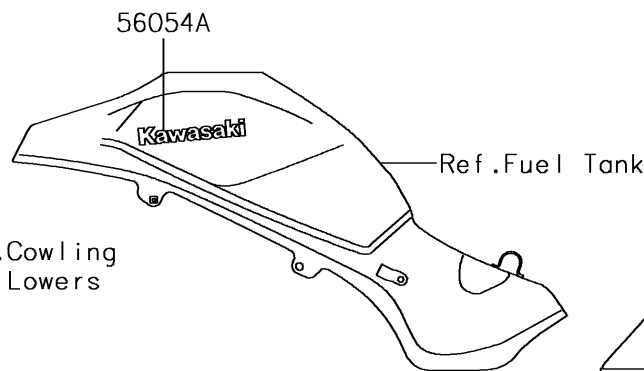

2017 PARTS DIAGRAM

Decals(XHF/XJF)

F2861

2017 PARTS LIST

Decals(XHF/XJF)

ITEM NAME	PART NUMBER	QUANTITY
MARK,FR FENDER,KIBS (Ref # 56054)	56054-0721	1
MARK,KAWASAKI (Ref # 56054A)	56054-1356	1
MARK,UPP COWL.,RIVER (Ref # 56054B)	56054-1557	1
MARK,SIDE COVER,NINJA (Ref # 56054C)	56054-1626	1
MARK,UPP HOLDER,RIVER (Ref # 56054D)	56054-1628	1
MARK,SUPERCHARGED (Ref # 56054E)	56054-1766	1
MARK,H2,3D (Ref # 56054F)	56054-2191	1
PATTERN,SHROUD,LH,UPP (Ref # 56075)	56075-0423	1
PATTERN,SHROUD,LH,LWR (Ref # 56075A)	56075-0424	1
PATTERN,SHROUD,RH,UPP (Ref # 56075B)	56075-0425	1
PATTERN,SHROUD,RH,LWR (Ref # 56075C)	56075-0426	1
PATTERN,UPP COWL.,LH,UPP (Ref # 56075D)	56075-0427	1
PATTERN,UPP COWL.,LH,LWR (Ref # 56075E)	56075-0428	1
PATTERN,UPP COWL.,RH,UPP (Ref # 56075F)	56075-0429	1
PATTERN,UPP COWL.,RH,LWR (Ref # 56075G)	56075-0430	1
PATTERN,TAIL COVER,LH (Ref # 56075H)	56075-0431	1
PATTERN,TAIL COVER,RH (Ref # 56075I)	56075-0432	1