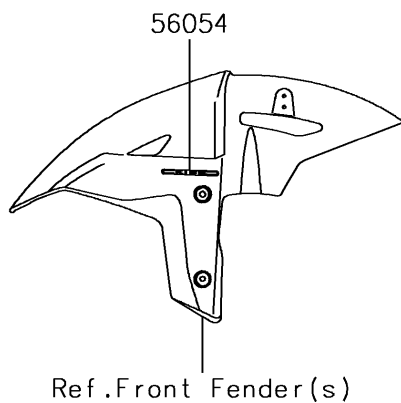

2017 PARTS DIAGRAM

Decals(XHF/XJF)

F2861

2017 PARTS LIST

Decals(XHF/XJF)

ITEM NAME	PART NUMBER	QUANTITY
MARK,FR FENDER,KIBS (Ref # 56054)	56054-0721	1
MARK,KAWASAKI (Ref # 56054A)	56054-1356	1
MARK,UPP COWL.,RIVER (Ref # 56054B)	56054-1557	1
MARK,SIDE COVER,NINJA (Ref # 56054C)	56054-1626	1
MARK,UPP HOLDER,RIVER (Ref # 56054D)	56054-1628	1
MARK,SUPERCHARGED (Ref # 56054E)	56054-1766	1
MARK,H2,3D (Ref # 56054F)	56054-2191	1
PATTERN,SHROUD,LH,UPP (Ref # 56075)	56075-0423	1
PATTERN,SHROUD,LH,LWR (Ref # 56075A)	56075-0424	1
PATTERN,SHROUD,RH,UPP (Ref # 56075B)	56075-0425	1
PATTERN,SHROUD,RH,LWR (Ref # 56075C)	56075-0426	1
PATTERN,UPP COWL.,LH,UPP (Ref # 56075D)	56075-0427	1
PATTERN,UPP COWL.,LH,LWR (Ref # 56075E)	56075-0428	1
PATTERN,UPP COWL.,RH,UPP (Ref # 56075F)	56075-0429	1
PATTERN,UPP COWL.,RH,LWR (Ref # 56075G)	56075-0430	1
PATTERN,TAIL COVER,LH (Ref # 56075H)	56075-0431	1
PATTERN,TAIL COVER,RH (Ref # 56075I)	56075-0432	1