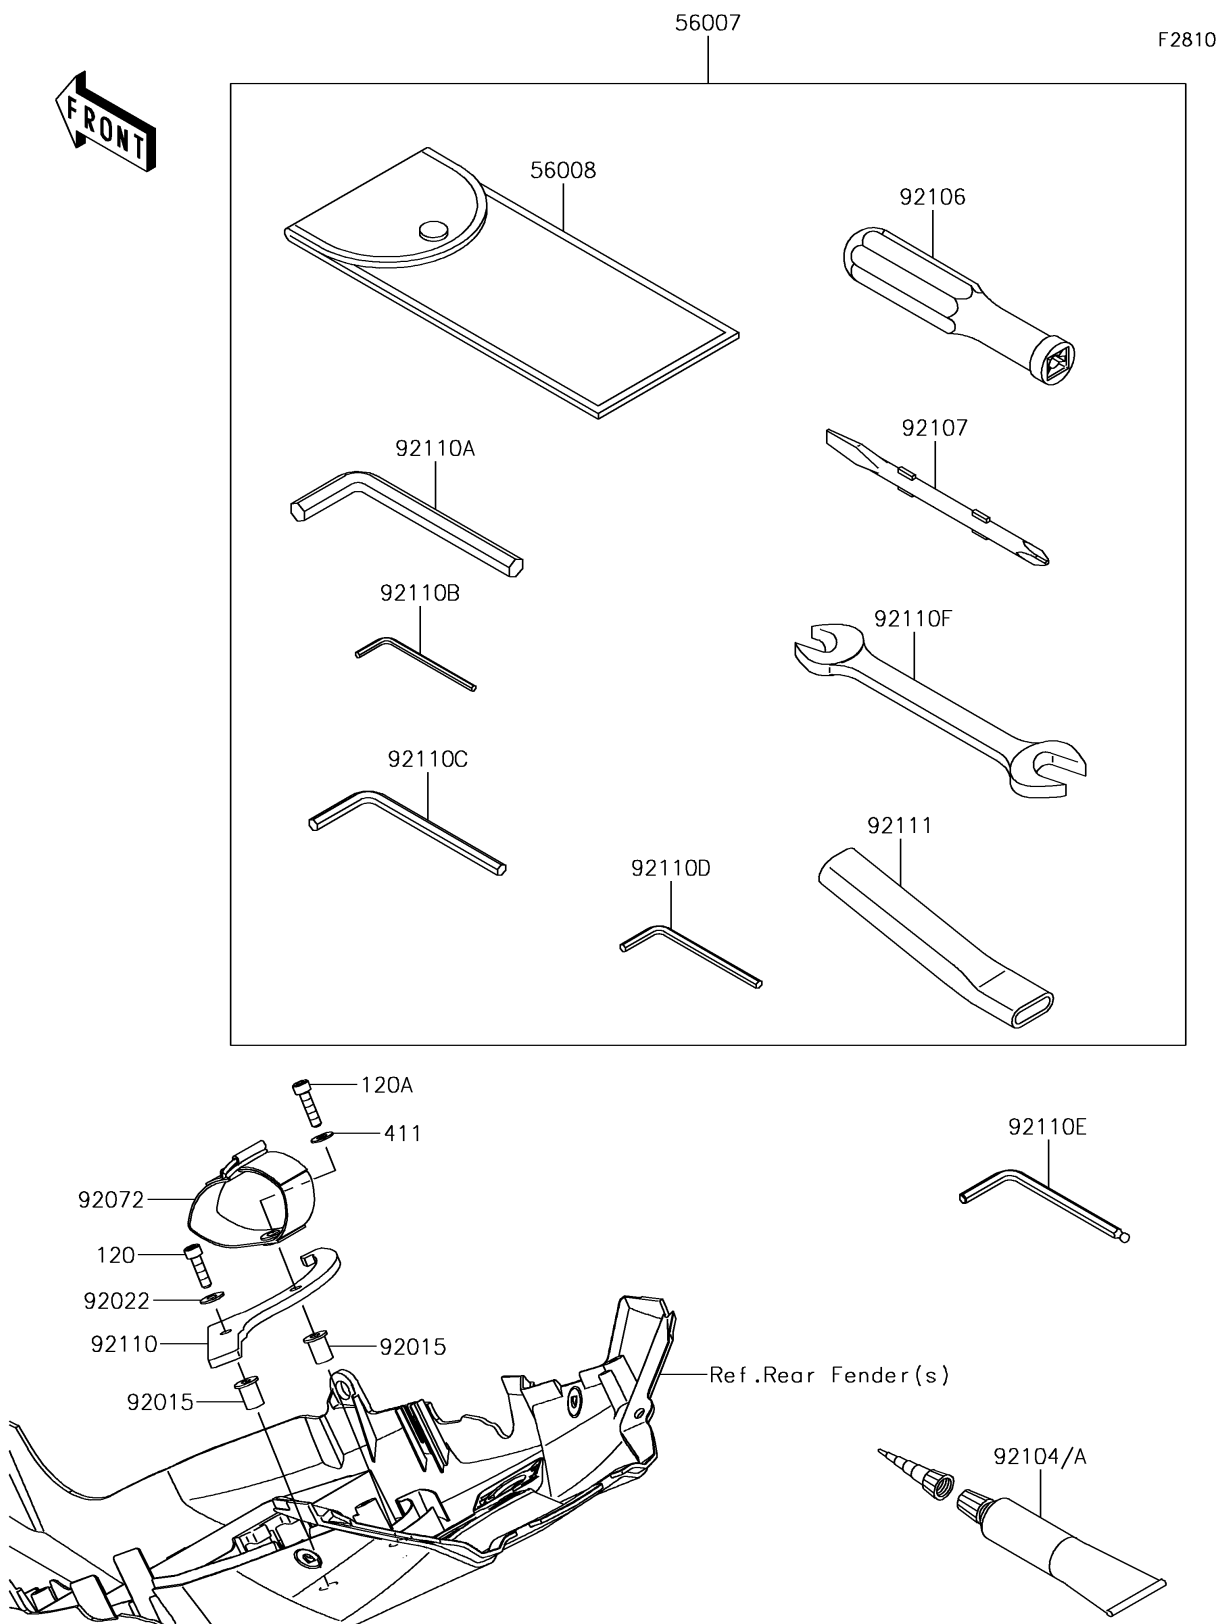

2017 PARTS DIAGRAM

Owner's Tools

2017 PARTS LIST

Owner's Tools

ITEM NAME	PART NUMBER	QUANTITY
BOLT-SOCKET,5X18 (Ref # 120)	120CB0518	1
BOLT-SOCKET,5X20 (Ref # 120A)	120CB0520	1
WASHER-PLAIN,5MM (Ref # 411)	411AB0500	1
TOOL-KIT (Ref # 56007)	56007-0134	1
BAG,TOOL (Ref # 56008)	56008-006	1
NUT,WELL,5MM (Ref # 92015)	92015-1757	1
WASHER,5.2X13X1 (Ref # 92022)	92022-1380	1
BAND,TOOL CASE (Ref # 92072)	92072-1219	1
GASKET-LIQUID,TB1211F,CLEAR (Ref # 92104)	92104-0004	1
GASKET-LIQUID,TB1216B,BLACK (Ref # 92104A)	92104-1064	1
GRIP-SCREW DRIVER (Ref # 92106)	92106-1001	1
TOOL-DRIVER,#2PHILLIPS&SLOT (Ref # 92107)	92107-1052	1
TOOL-WRENCH,HOOK,R61.5 (Ref # 92110)	92110-0588	1
TOOL-WRENCH,ALLEN,10MM (Ref # 92110A)	92110-0589	1
TOOL-WRENCH,ALLEN,3MM (Ref # 92110B)	92110-0594	1
TOOL-WRENCH,ALLEN,6MM (Ref # 92110C)	92110-0596	1
TOOL-WRENCH,ALLEN,4MM (Ref # 92110D)	92110-0602	1
TOOL-WRENCH,ALLEN,5MM (Ref # 92110E)	92110-0608	1
TOOL-WRENCH,OPEN END,14X17 (Ref # 92110F)	92110-1166	1
TOOL-BAR,EXTENSION (Ref # 92111)	92111-0009	1