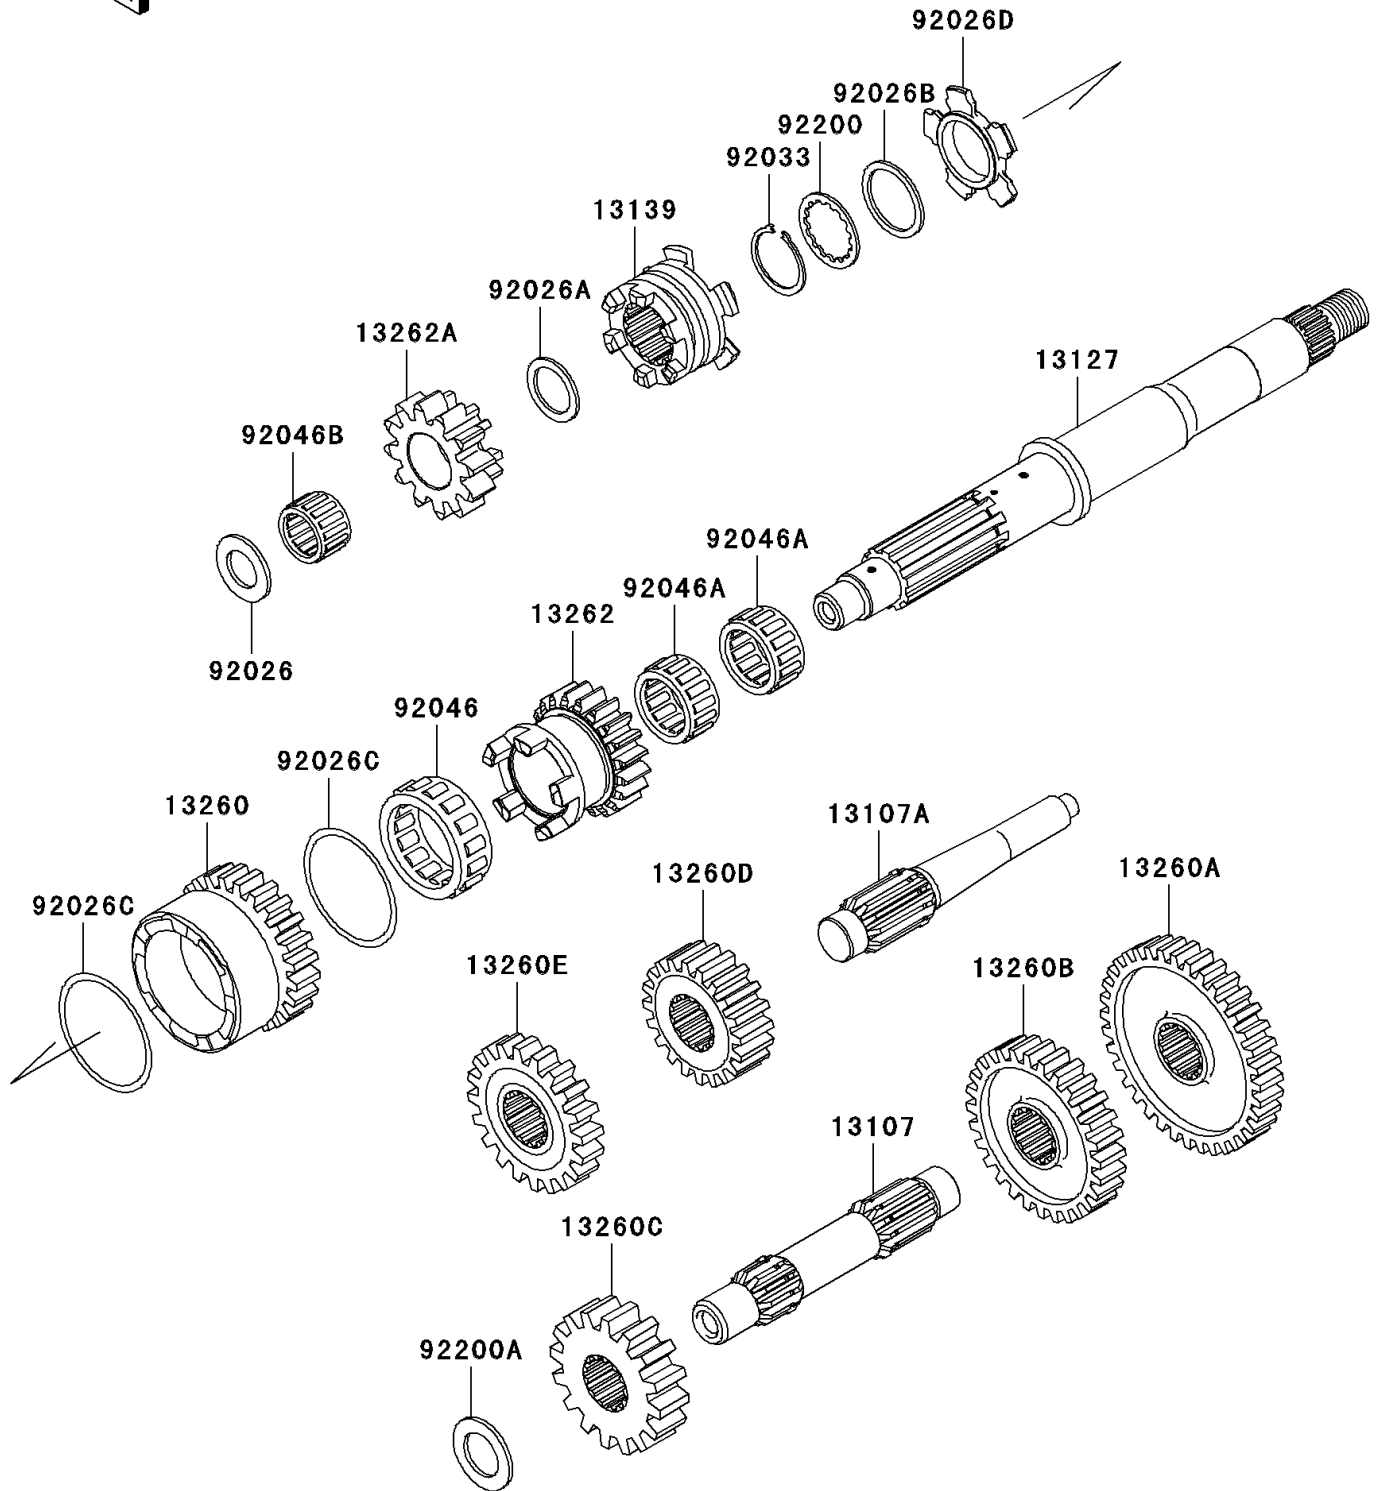

2005 Prairie® 700 4x4 Team Green™ Special Edition PARTS DIAGRAM

Transmission

E1361

2005 Prairie® 700 4x4 Team Green™ Special Edition PARTS LIST

Transmission

ITEM NAME	PART NUMBER	QUANTITY
SHAFT,COUNTER (Ref # 13107)	13107-0030	1
SHAFT,REVERSE,IDLE (Ref # 13107A)	13107-1437	1
SHAFT-TRANSMISSION INPUT (Ref # 13127)	13127-1282	1
SHIFTER (Ref # 13139)	13139-0003	1
GEAR,INPUT HIGH,26T (Ref # 13260)	13260-1867	1
GEAR,DRIVEN LOW,36T (Ref # 13260A)	13260-1869	1
GEAR,DRIVEN HIGH,30T (Ref # 13260B)	13260-1870	1
GEAR,OUTPUT DRIVE,18T (Ref # 13260C)	13260-1871	1
GEAR,OUTPUT REVERSE,16T (Ref # 13260D)	13260-1872	1
GEAR,DRIVEN REVERSE,16T (Ref # 13260E)	13260-1873	1
GEAR,INPUT LOW,20T (Ref # 13262)	13262-0234	1
GEAR,INPUT REVERSE,12T (Ref # 13262A)	13262-0235	1
SPACER,17.3X30X2.0 (Ref # 92026)	92026-1415	1
SPACER,21.2X29X1.6 (Ref # 92026A)	92026-1568	1
SPACER,28.2X34.5X1.6 (Ref # 92026B)	92026-1587	1
SPACER,48.2X54.3X1.0 (Ref # 92026C)	92026-1599	1
SPACER,HI&LOW (Ref # 92026D)	92026-1600	1
RING-SNAP,25.9X30.6X1.2 (Ref # 92033)	92033-1037	1
BEARING-NEEDLE,HIGH GEAR (Ref # 92046)	92046-1276	1
BEARING-NEEDLE,FWF-283317 (Ref # 92046A)	92046-1278	1
BEARING-NEEDLE,REVERSE GEAR (Ref # 92046B)	92046-1279	1
WASHER,28.5X34.0X1.5 (Ref # 92200)	92200-1240	1
WASHER,20.3X33X2.0 (Ref # 92200A)	92200-1351	1