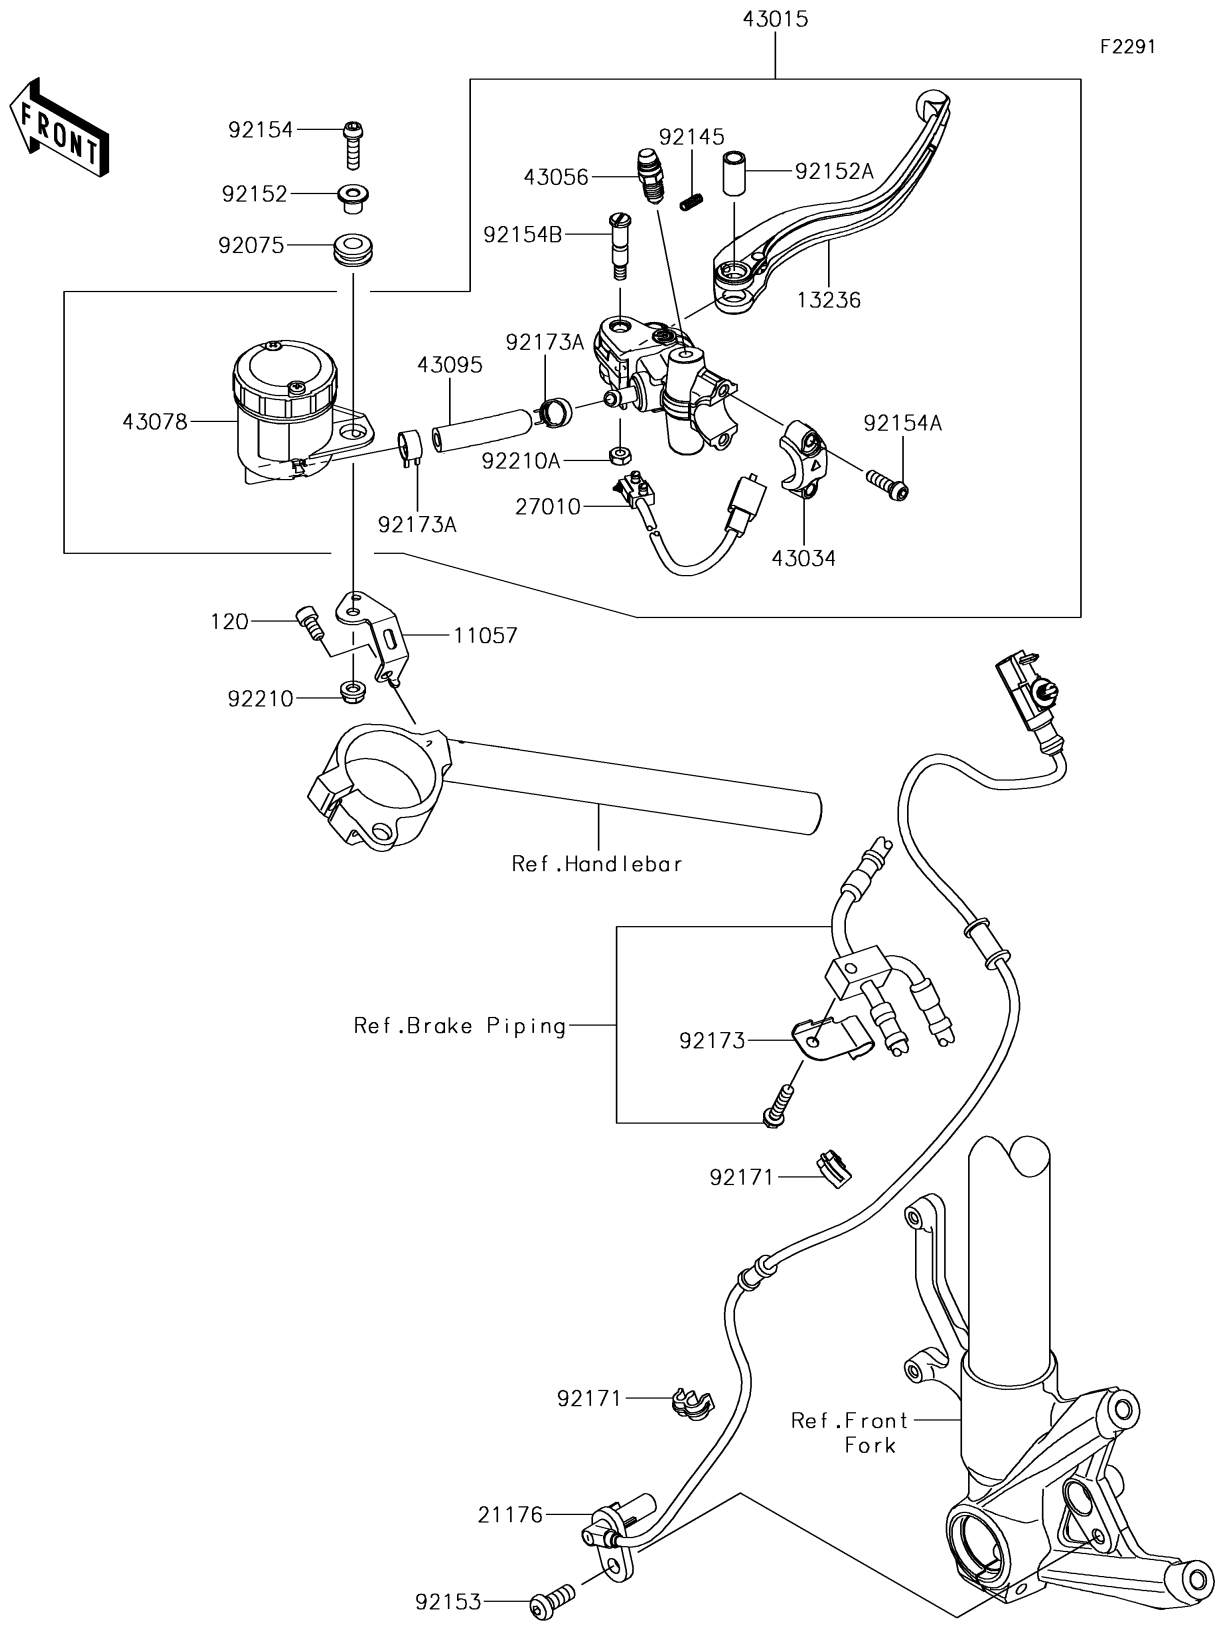

## 2017 PARTS DIAGRAM

Front Master Cylinder

## 2017 PARTS LIST

Front Master Cylinder

ITEM NAME	PART NUMBER	QUANTITY
BRACKET,RESERVOIR TANK (Ref # 11057)	11057-0039	1
BOLT-SOCKET,6X12 (Ref # 120)	120CB0612	1
LEVER-COMP,BRAKE (Ref # 13236)	13236-0770	1
SENSOR,WHEEL SPEED,FR (Ref # 21176)	21176-0792	1
SWITCH,STOP (Ref # 27010)	27010-0823	1
CYLINDER-ASSY-MASTER,FR (Ref # 43015)	43015-0670	1
HOLDER-BRAKE (Ref # 43034)	43034-0121	1
BREATHER-BRAKE (Ref # 43056)	43056-0019	1
RESERVOIR (Ref # 43078)	43078-0577	1
HOSE-BRAKE (Ref # 43095)	43095-0908	1
DAMPER (Ref # 92075)	92075-1028	1
SPRING (Ref # 92145)	92145-1683	1
COLLAR,6X16X10.6 (Ref # 92152)	92152-2110	1
COLLAR,LEVER (Ref # 92152A)	92152-2151	1
BOLT,SOCKET,8X20 (Ref # 92153)	92153-0912	1
BOLT,SOCKET,6X22 (Ref # 92154)	92154-1456	1
BOLT,SOCKET,6X20 (Ref # 92154A)	92154-1644	1
BOLT,LEVER (Ref # 92154B)	92154-1809	1
CLAMP (Ref # 92171)	92171-0921	1
CLAMP (Ref # 92173)	92173-0086	1
CLAMP,HOSE (Ref # 92173A)	92173-1498	1
NUT,6MM (Ref # 92210)	92210-0991	1
NUT,U (Ref # 92210A)	92210-1424	1