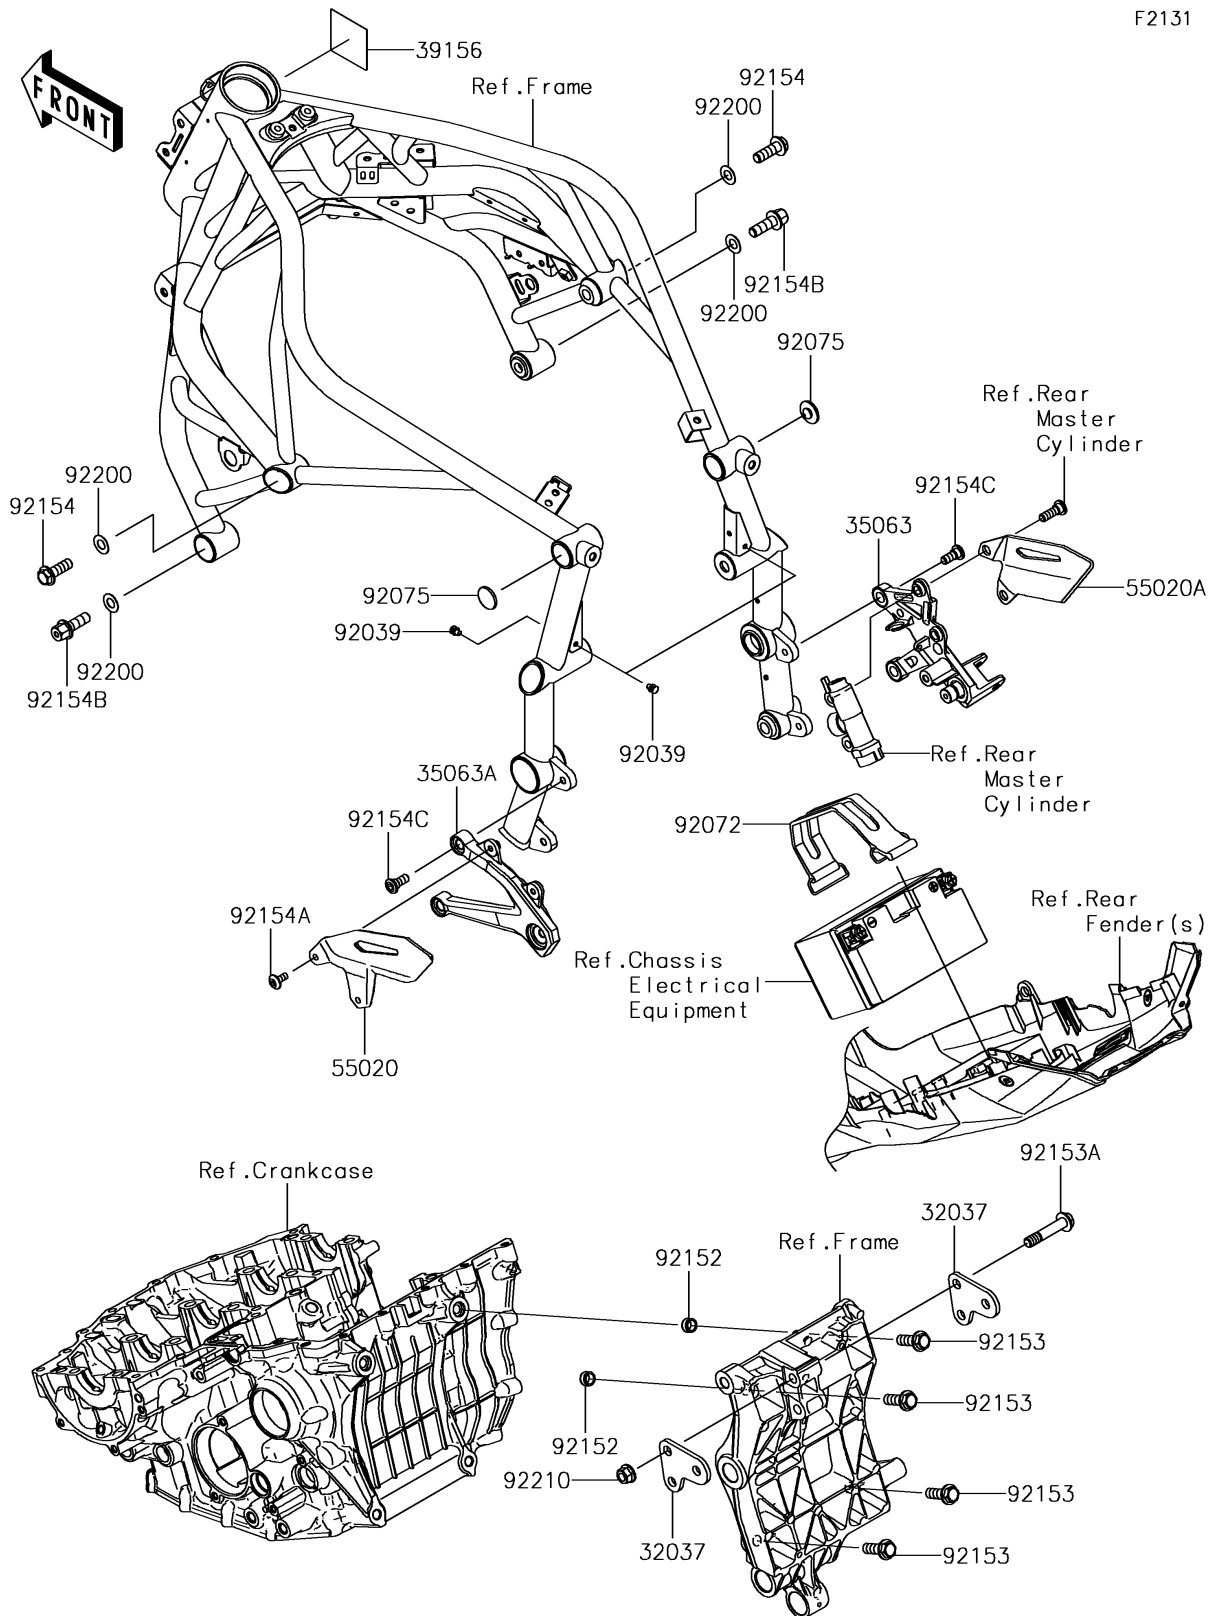

## 2017 PARTS DIAGRAM

Frame Fittings

F2131

## 2017 PARTS LIST

### Frame Fittings

ITEM NAME	PART NUMBER	QUANTITY
BRACKET-SHOCKABSORBER (Ref # 32037)	32037-0381	1
STAY,STEP,RH,F.W.M.GRAY (Ref # 35063)	35063-0994-46T	1
STAY,STEP,LH,F.W.M.GRAY (Ref # 35063A)	35063-1308-46T	1
PAD,50X50X0.5 (Ref # 39156)	39156-2132	1
GUARD,HEEL,LH (Ref # 55020)	55020-1835	1
GUARD,HEEL,RH (Ref # 55020A)	55020-1836	1
RIVET,PLASTI (Ref # 92039)	92039-0773	1
BAND,L=150 (Ref # 92072)	92072-1338	1
DAMPER,RUBBER (Ref # 92075)	92075-261	1
COLLAR,DOWEL PIN (Ref # 92152)	92152-0679	1
BOLT,FLANGED,10X30 (Ref # 92153)	92153-0801	1
BOLT,FLANGED,10X51 (Ref # 92153A)	92153-1545	1
BOLT,FLANGED,10X30 (Ref # 92154)	92154-0543	1
BOLT,SOCKET,6X14 (Ref # 92154A)	92154-0745	1
BOLT,FLANGED,10X30 (Ref # 92154B)	92154-1566	1
BOLT,SOCKET8X20 (Ref # 92154C)	92154-1711	1
WASHER,10.2X20X0.5 (Ref # 92200)	92200-1732	1
NUT,LOCK,FLANGED,10MM (Ref # 92210)	92210-1139	1