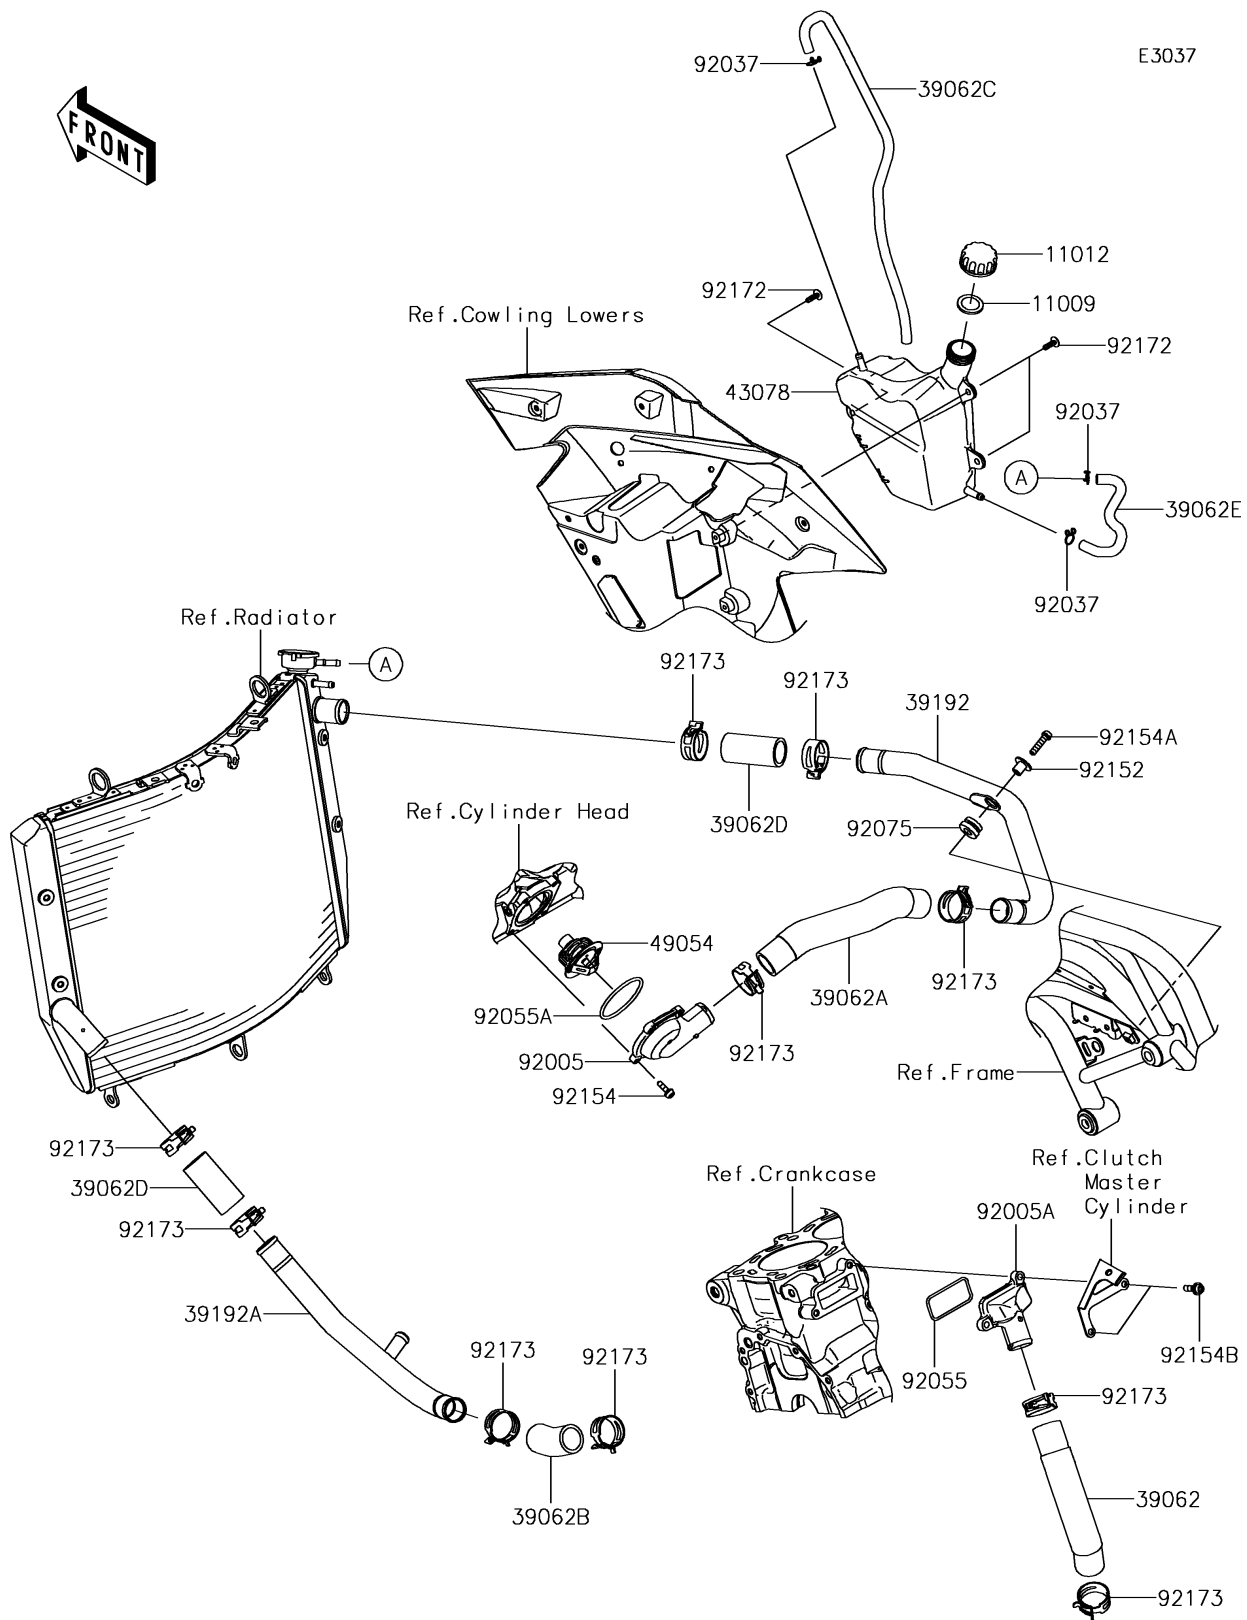

## 2017 PARTS DIAGRAM

Water Pipe

## 2017 PARTS LIST

Water Pipe

ITEM NAME	PART NUMBER	QUANTITY
GASKET,RESERVOIR TANK CAP (Ref # 11009)	11009-1145	1
CAP (Ref # 11012)	11012-1084	1
HOSE-COOLING,W/PUMP-FITTING (Ref # 39062)	39062-0681	1
HOSE-COOLING,THERMO-W/PIPE (Ref # 39062A)	39062-0682	1
HOSE-COOLING,W/PIPE-W/PUMP (Ref # 39062B)	39062-0683	1
HOSE-COOLING,OVER FLOW (Ref # 39062C)	39062-0687	1
HOSE-COOLING,RADIATOR-W/PIPE (Ref # 39062D)	39062-0701	1
HOSE-COOLING,RETURN (Ref # 39062E)	39062-0718	1
PIPE-WATER,RAD.-THERMO COVER (Ref # 39192)	39192-0584	1
PIPE-WATER,RADIATOR-WATER PUMP (Ref # 39192A)	39192-0585	1
RESERVOIR (Ref # 43078)	43078-0574	1
THERMOSTAT (Ref # 49054)	49054-0004	1
FITTING,THERMO COVER (Ref # 92005)	92005-0770	1
FITTING,CYLINDER (Ref # 92005A)	92005-0772	1
CLAMP,TUBE (Ref # 92037)	92037-147	1
RING-O (Ref # 92055)	92055-0809	1
RING-O,54.5X2.6 (Ref # 92055A)	92055-0810	1
DAMPER,RUBBER (Ref # 92075)	92075-1123	1
COLLAR (Ref # 92152)	92152-2112	1
BOLT,SOCKET,5X16 (Ref # 92154)	92154-1449	1
BOLT,SOCKET,6X25 (Ref # 92154A)	92154-1457	1
BOLT,SOCKET,6X20 (Ref # 92154B)	92154-1499	1
SCREW,TAPPING,5X16 (Ref # 92172)	92172-0175	1
CLAMP,34MM (Ref # 92173)	92173-1360	1