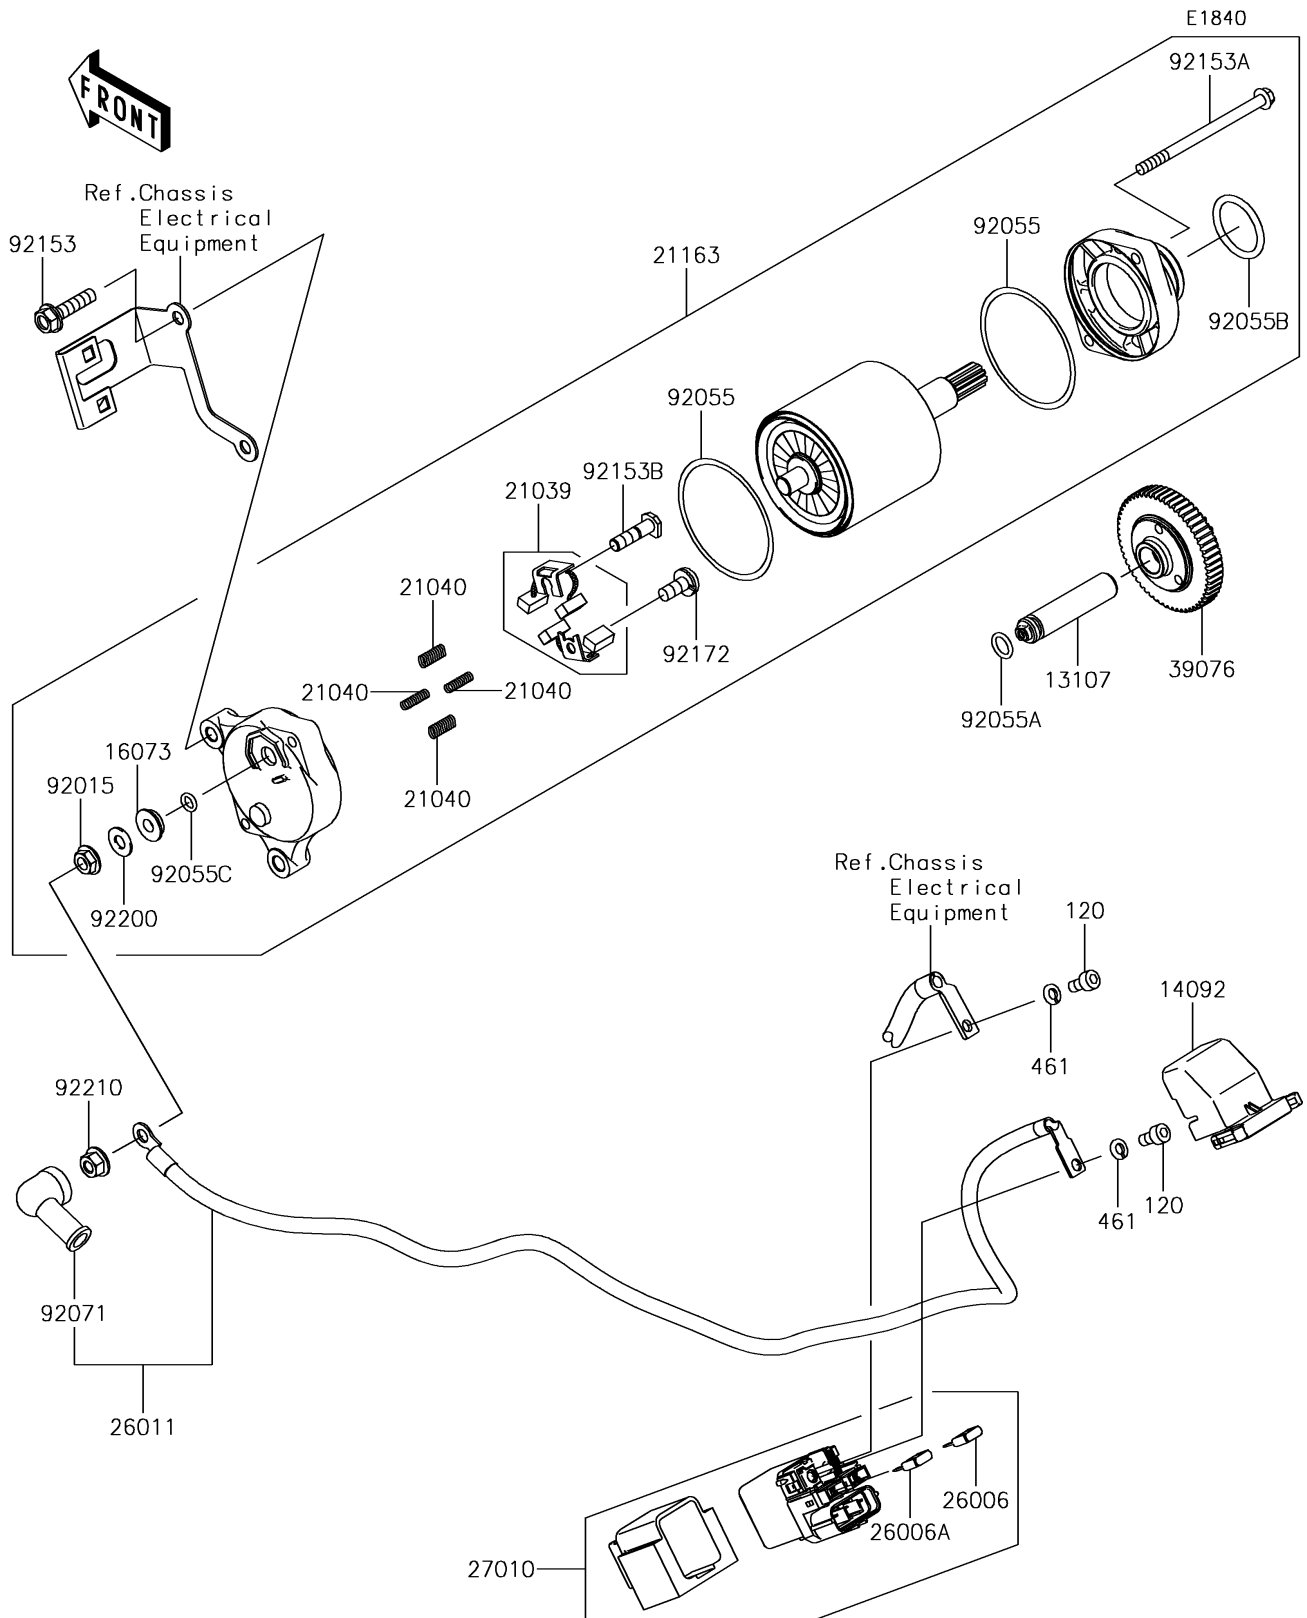

2017 PARTS DIAGRAM

Starter Motor

2017 PARTS LIST

Starter Motor

ITEM NAME	PART NUMBER	QUANTITY
BOLT-SOCKET,5X10 (Ref # 120)	120CB0510	1
SHAFT (Ref # 13107)	13107-0813	1
COVER (Ref # 14092)	14092-0109	1
INSULATOR (Ref # 16073)	16073-0053	1
BRUSH,CARBON (Ref # 21039)	21039-0004	1
SPRING-BRUSH (Ref # 21040)	21040-0003	1
STARTER-ELECTRIC (Ref # 21163)	21163-0750	1
FUSE,MINI BLADE,15A,BLUE (Ref # 26006)	26006-0001	1
FUSE,MINI BLADE,30A,GREEN (Ref # 26006A)	26006-1080	1
WIRE-LEAD (Ref # 26011)	26011-0910	1
SWITCH (Ref # 27010)	27010-0773	1
LIMITER (Ref # 39076)	39076-0025	1
WASHER-SPRING,5MM (Ref # 461)	461DA0500	1
NUT,STARTER MOTOR (Ref # 92015)	92015-1476	1
RING-O (Ref # 92055)	92055-0136	1
RING-O,8.8X1.9 (Ref # 92055A)	92055-099	1
RING-O (Ref # 92055B)	92055-1276	1
RING-O,4.5X2.0 (Ref # 92055C)	92055-1370	1
GROMMET (Ref # 92071)	92071-0024	1
BOLT,FLANGED,6X25 (Ref # 92153)	92153-1592	1
BOLT (Ref # 92153A)	92153-1850	1
BOLT (Ref # 92153B)	92153-1866	1
SCREW (Ref # 92172)	92172-0334	1
WASHER (Ref # 92200)	92200-0386	1
NUT,6MM (Ref # 92210)	92210-0188	1