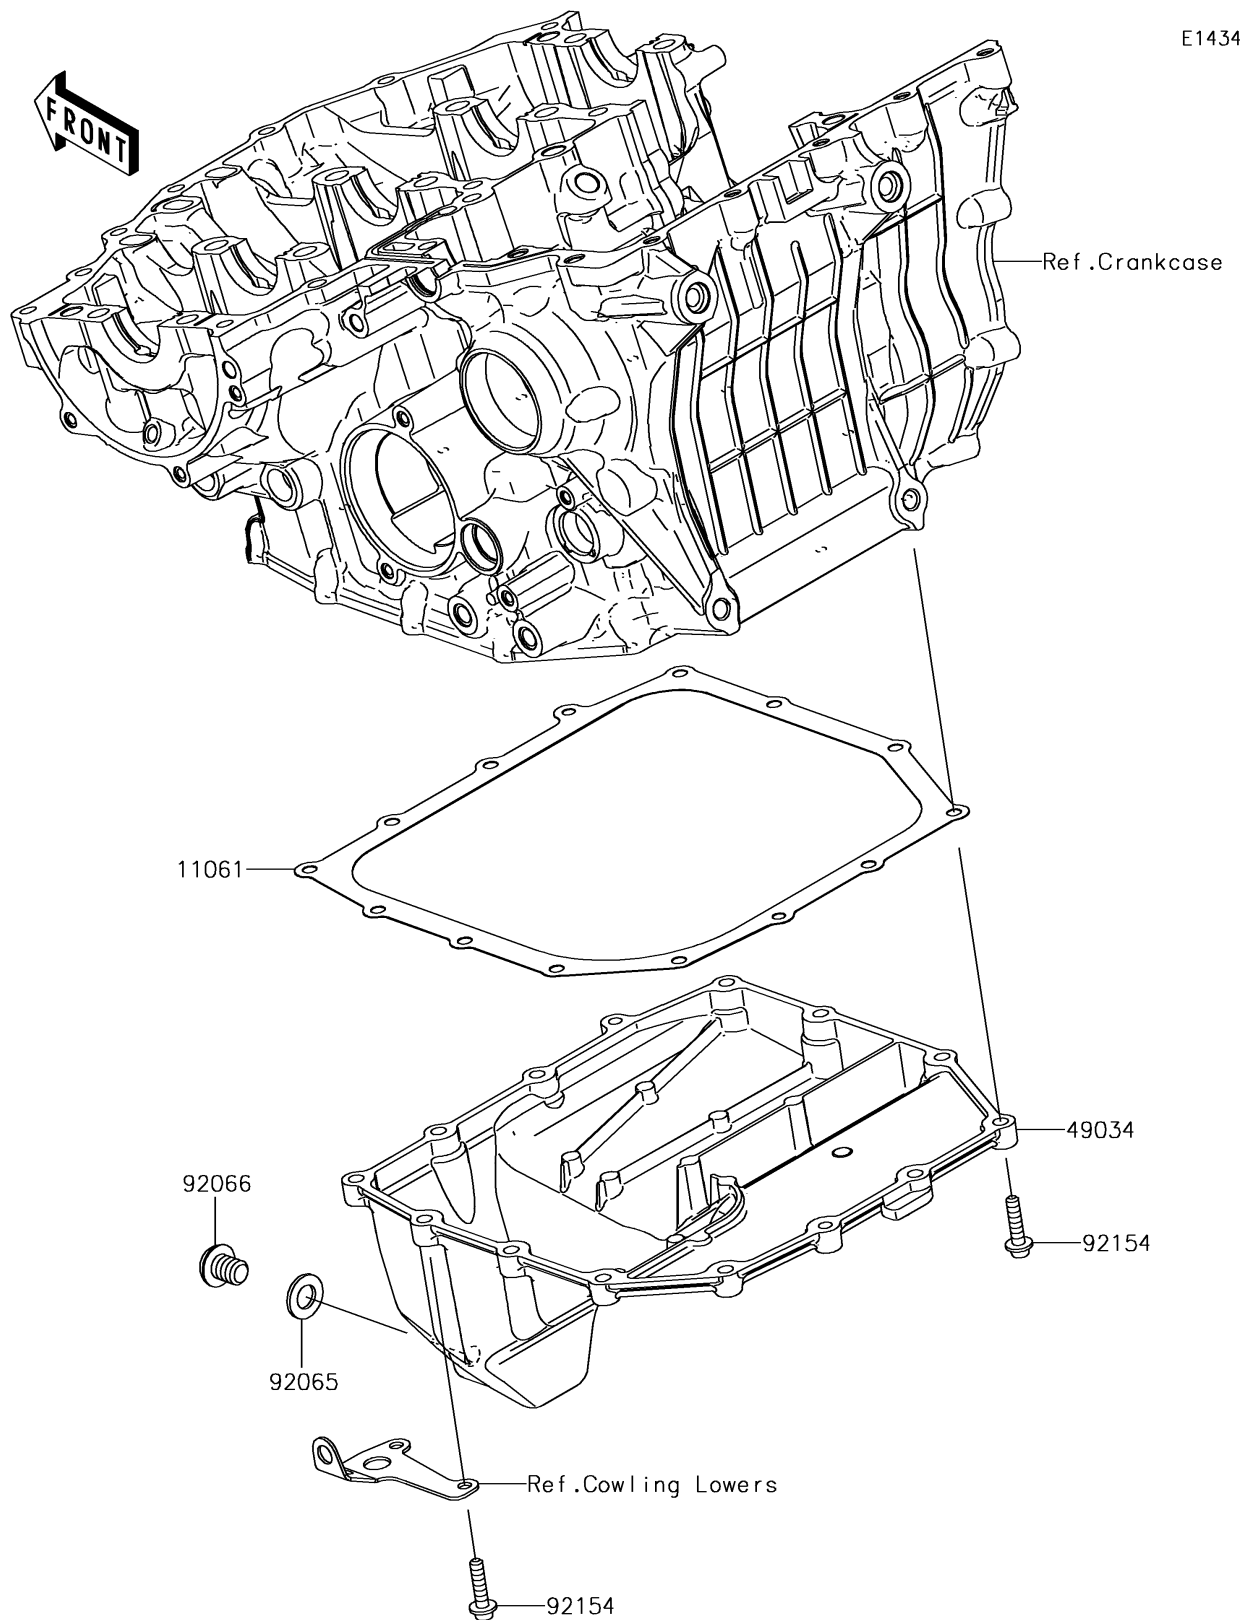

## 2017 PARTS DIAGRAM

Oil Pan

## 2017 PARTS LIST

Oil Pan

ITEM NAME	PART NUMBER	QUANTITY
GASKET,OIL PAN (Ref # 11061)	11061-0943	1
PAN-OIL (Ref # 49034)	49034-0560	1
GASKET,12X22X2 (Ref # 92065)	92065-097	1
PLUG,DRAIN (Ref # 92066)	92066-0799	1
BOLT,SOCKET,6X25 (Ref # 92154)	92154-1461	1