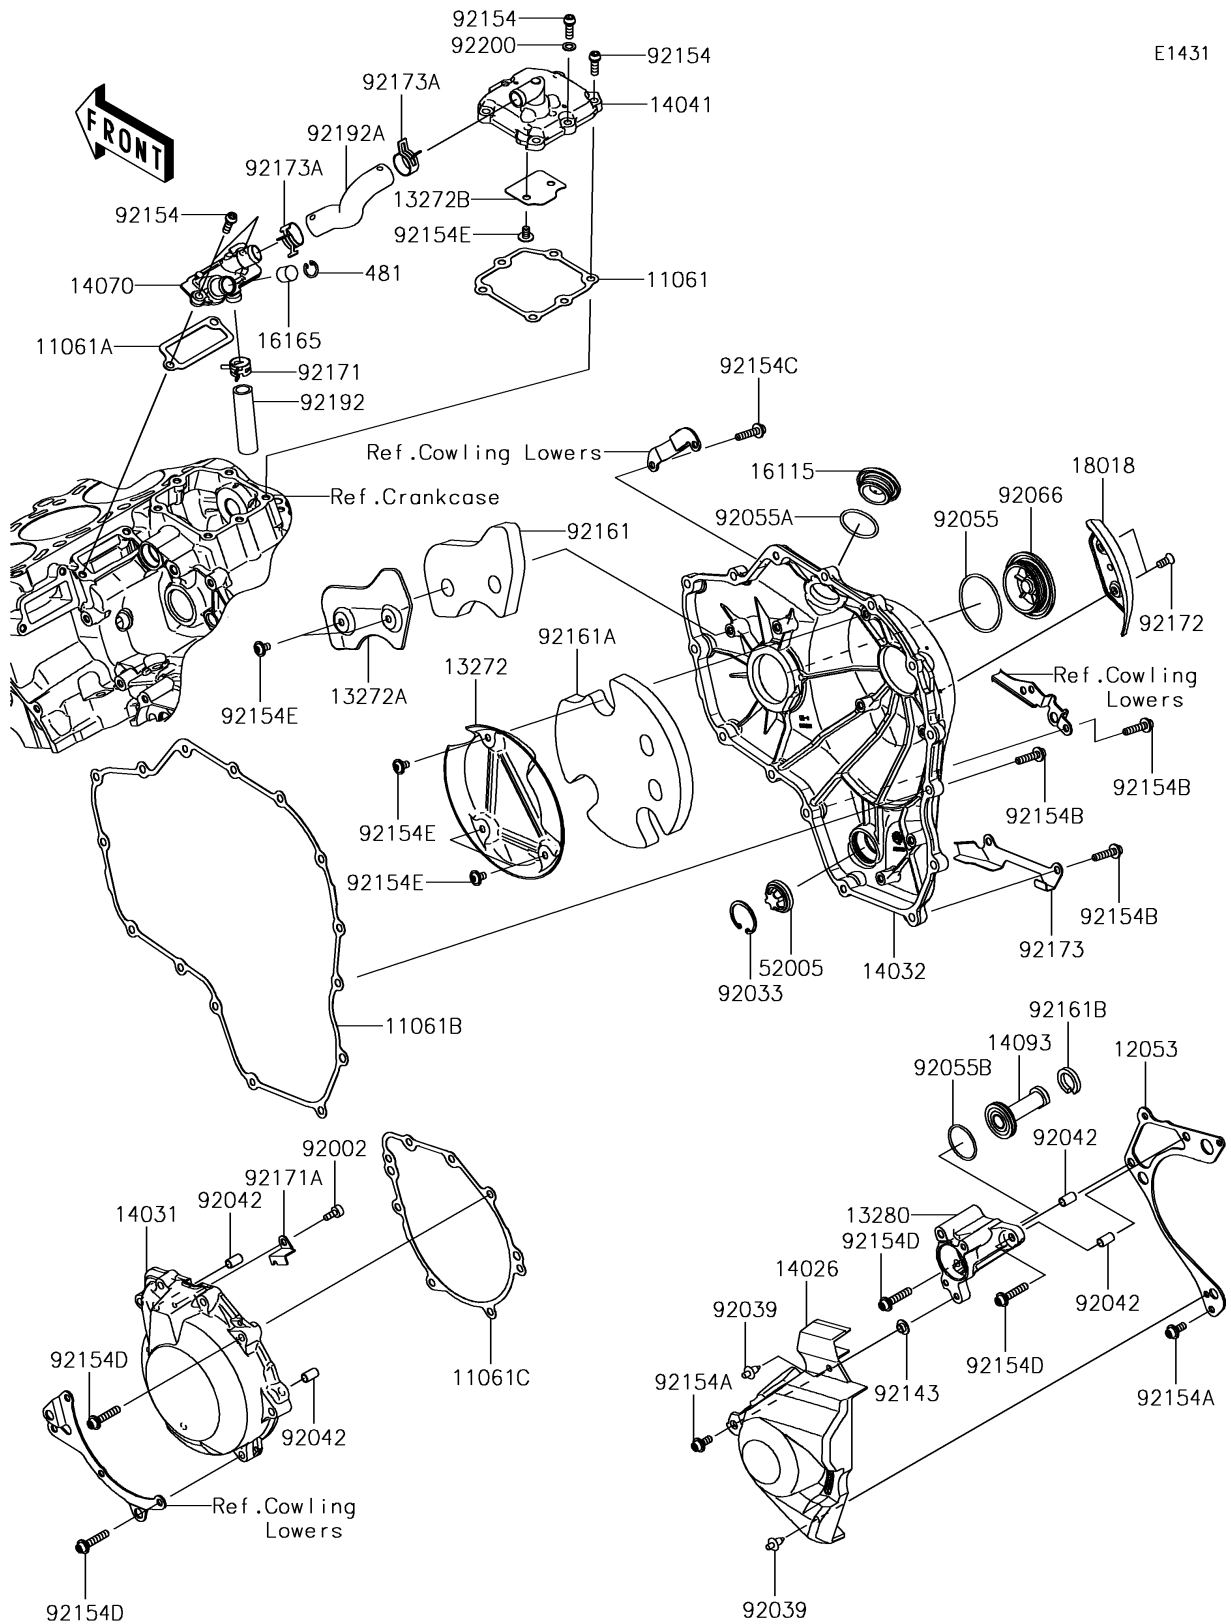

## 2017 PARTS LIST

Engine Cover(s)

ITEM NAME	PART NUMBER	QUANTITY
GASKET,BALANCER COVER (Ref # 11061)	11061-0941	1
GASKET,BREATHER (Ref # 11061A)	11061-0942	1
GASKET,CLUTCH COVER (Ref # 11061B)	11061-0944	1
GASKET,GENERATOR COVER (Ref # 11061C)	11061-0945	1
GUIDE-CHAIN (Ref # 12053)	12053-0221	1
PLATE (Ref # 13272)	13272-1853	1
PLATE (Ref # 13272A)	13272-1854	1
PLATE (Ref # 13272B)	13272-1901	1
HOLDER (Ref # 13280)	13280-0891	1
COVER-CHAIN (Ref # 14026)	14026-0119	1
COVER-GENERATOR (Ref # 14031)	14031-0612	1
COVER-CLUTCH (Ref # 14032)	14032-0625	1
COVER-COMP (Ref # 14041)	14041-0600	1
BODY-BREATHER (Ref # 14070)	14070-0010	1
COVER,ROD (Ref # 14093)	14093-0569	1
CAP-OIL FILLER (Ref # 16115)	16115-0030	1
SEPARATOR (Ref # 16165)	16165-0011	1
PLATE-HEAT GUARD (Ref # 18018)	18018-0590	1
GAUGE (Ref # 52005)	52005-1120	1
BOLT,SOCKET,6X12 (Ref # 92002)	92002-1796	1
RING-SNAP (Ref # 92033)	92033-1305	1
RIVET (Ref # 92039)	92039-0068	1
PIN,DOWEL,6.3X8X14 (Ref # 92042)	92042-007	1
RING-O,49.7X2.4 (Ref # 92055)	92055-0183	1
RING-O,31.5X2.6 (Ref # 92055A)	92055-049	1
RING-O,29.7X1.9 (Ref # 92055B)	92055-0882	1
PLUG (Ref # 92066)	92066-0800	1
COLLAR (Ref # 92143)	92143-1331	1
BOLT,SOCKET,6X18 (Ref # 92154)	92154-1455	1

## 2017 PARTS LIST

Engine Cover(s)

ITEM NAME	PART NUMBER	QUANTITY
BOLT,SOCKET,6X14 (Ref # 92154A)	92154-1460	1
BOLT,SOCKET,6X25 (Ref # 92154B)	92154-1461	1
BOLT,SOCKET,6X25 (Ref # 92154C)	92154-1462	1
BOLT,SOCKET,6X30 (Ref # 92154D)	92154-1463	1
BOLT,SOCKET,6X10 (Ref # 92154E)	92154-1551	1
DAMPER (Ref # 92161)	92161-1718	1
DAMPER (Ref # 92161A)	92161-1771	1
DAMPER (Ref # 92161B)	92161-1782	1
CLAMP (Ref # 92171)	92171-0533	1
CLAMP (Ref # 92171A)	92171-0938	1
SCREW,TORX,6X14 (Ref # 92172)	92172-0901	1
CIRCLIP-TYPE-C (Ref # 481)	481J1400	1
CLAMP (Ref # 92173)	92173-1387	1
CLAMP (Ref # 92173A)	92173-1702	1
TUBE,BREATHER IN-SIDE (Ref # 92192)	92192-1432	1
TUBE,BREATHER OUT-SIDE (Ref # 92192A)	92192-1440	1
WASHER,6.8X11.5X1.0 (Ref # 92200)	92200-1461	1