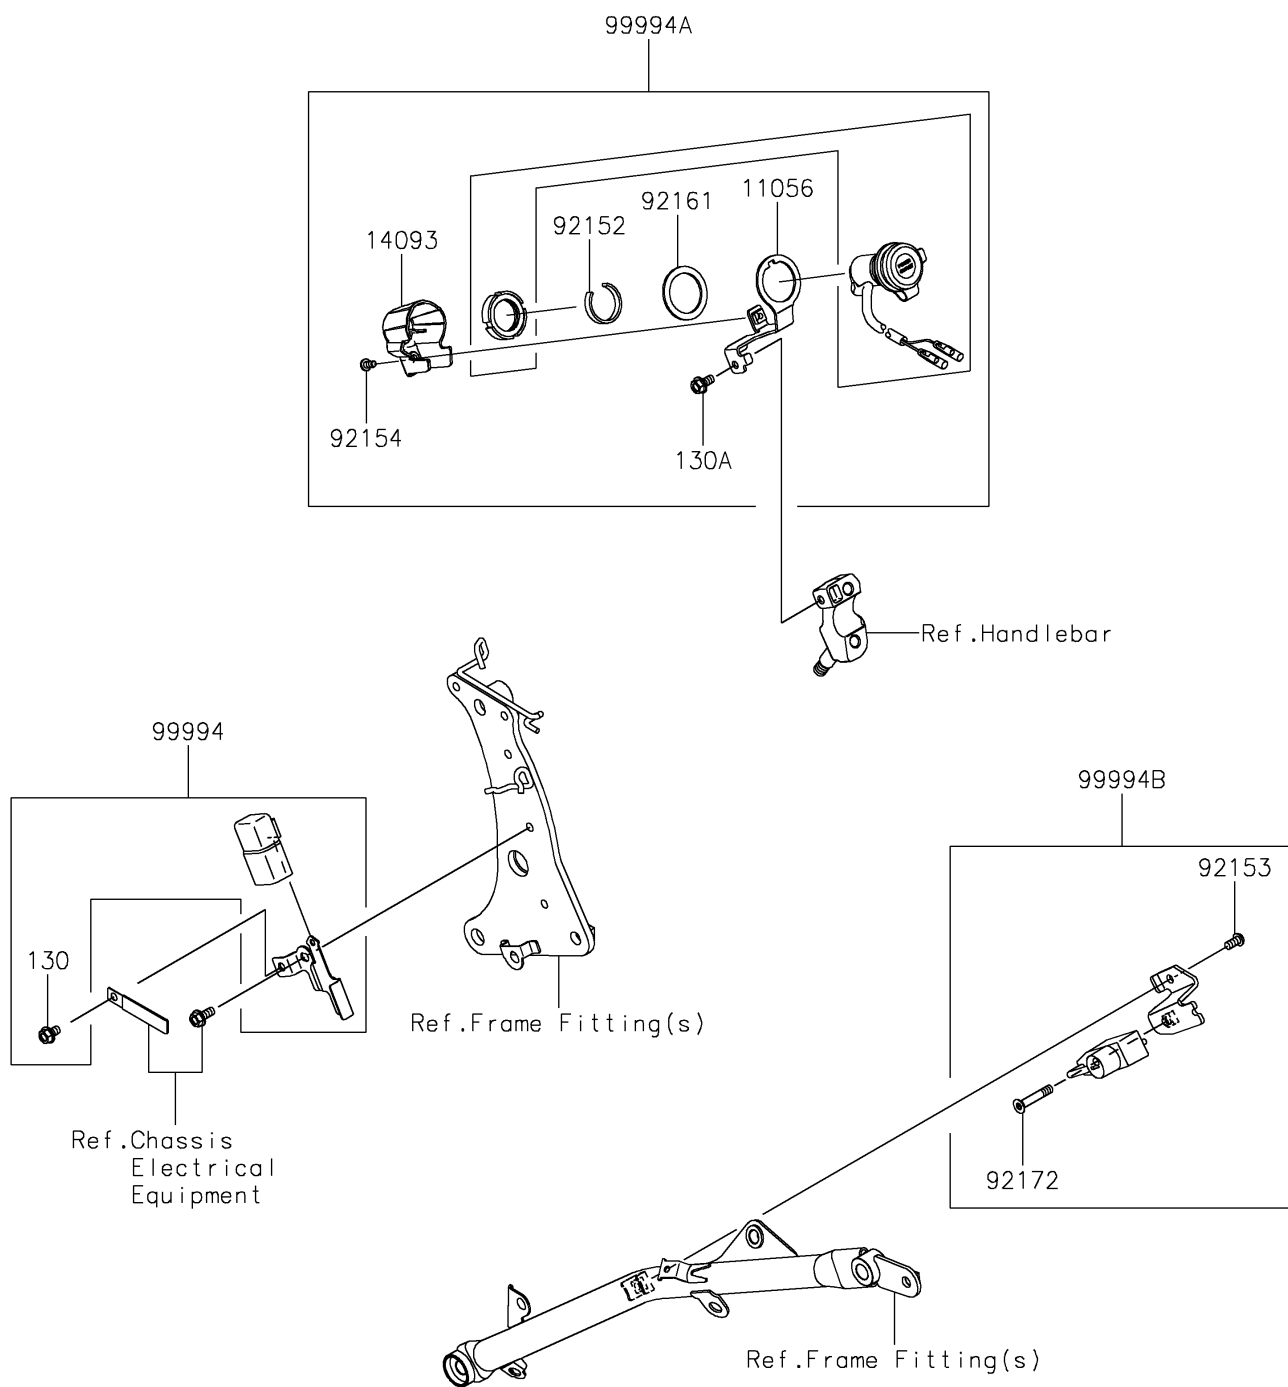

2017 PARTS DIAGRAM

Accessory(Helmet Lock etc.)

F2910C

2017 PARTS LIST

Accessory(Helmet Lock etc.)

ITEM NAME	PART NUMBER	QUANTITY
BRACKET (Ref # 11056)	11056-7538	1
BOLT-FLANGED,6X10 (Ref # 130)	130AA0610	1
BOLT-FLANGED,6X12 (Ref # 130A)	130BB0612	1
COVER,SOCKET (Ref # 14093)	14093-0212	1
COLLAR (Ref # 92152)	92152-2135	1
BOLT,6X12 (Ref # 92153)	92153-0906	1
BOLT,SOCKET,5X10 (Ref # 92154)	92154-1292	1
DAMPER (Ref # 92161)	92161-1789	1
SCREW,HEXLOBE,6X35 (Ref # 92172)	92172-0835	1
KIT-ACCESSORY,RELAY (Ref # 99994)	99994-0510	1
KIT-ACCESSORY,DC SOCKET (Ref # 99994A)	99994-0541	1
KIT-ACCESSORY,HELMET LOCK (Ref # 99994B)	99994-0880	1