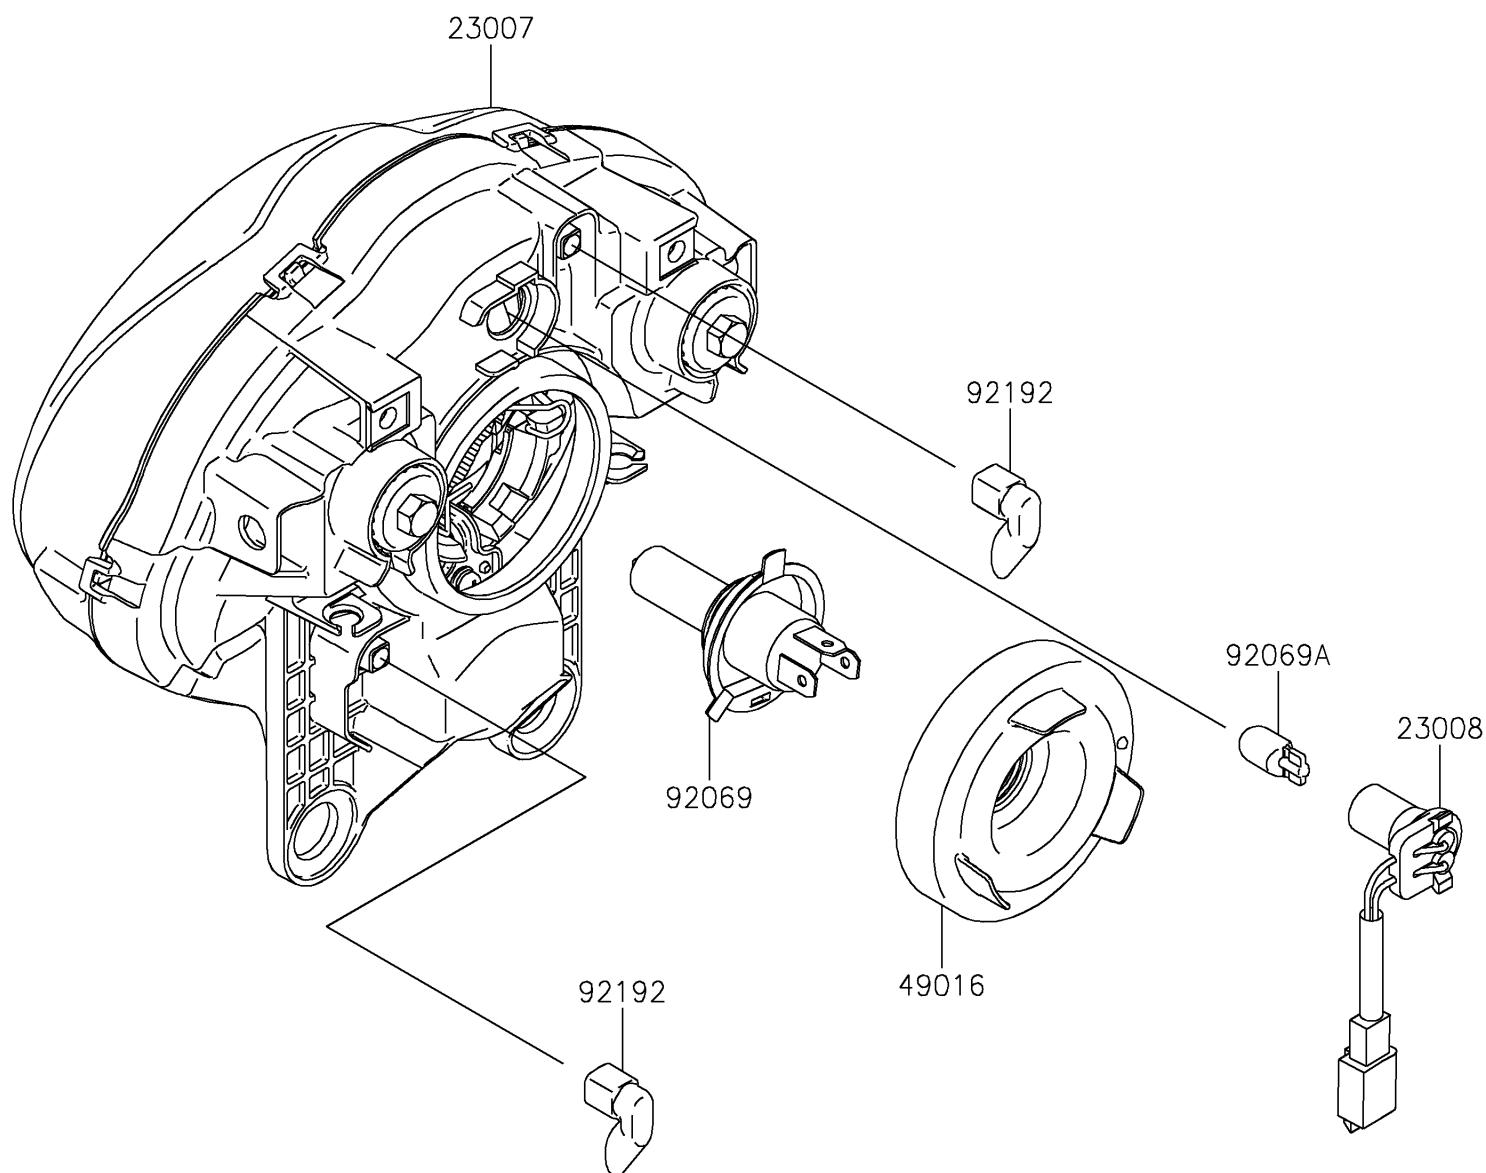

2017 PARTS DIAGRAM

Headlight(s)

F2710

2017 PARTS LIST

Headlight(s)

ITEM NAME	PART NUMBER	QUANTITY
LENS-COMP (Ref # 23007)	23007-0191	1
SOCKET-ASSY (Ref # 23008)	23008-0158	1
COVER-SEAL (Ref # 49016)	49016-0627	1
BULB,12V 60/55W,H4 (Ref # 92069)	92069-0050	1
BULB,12V 5W (Ref # 92069A)	92069-1016	1
TUBE,BREATHER (Ref # 92192)	92192-1528	1