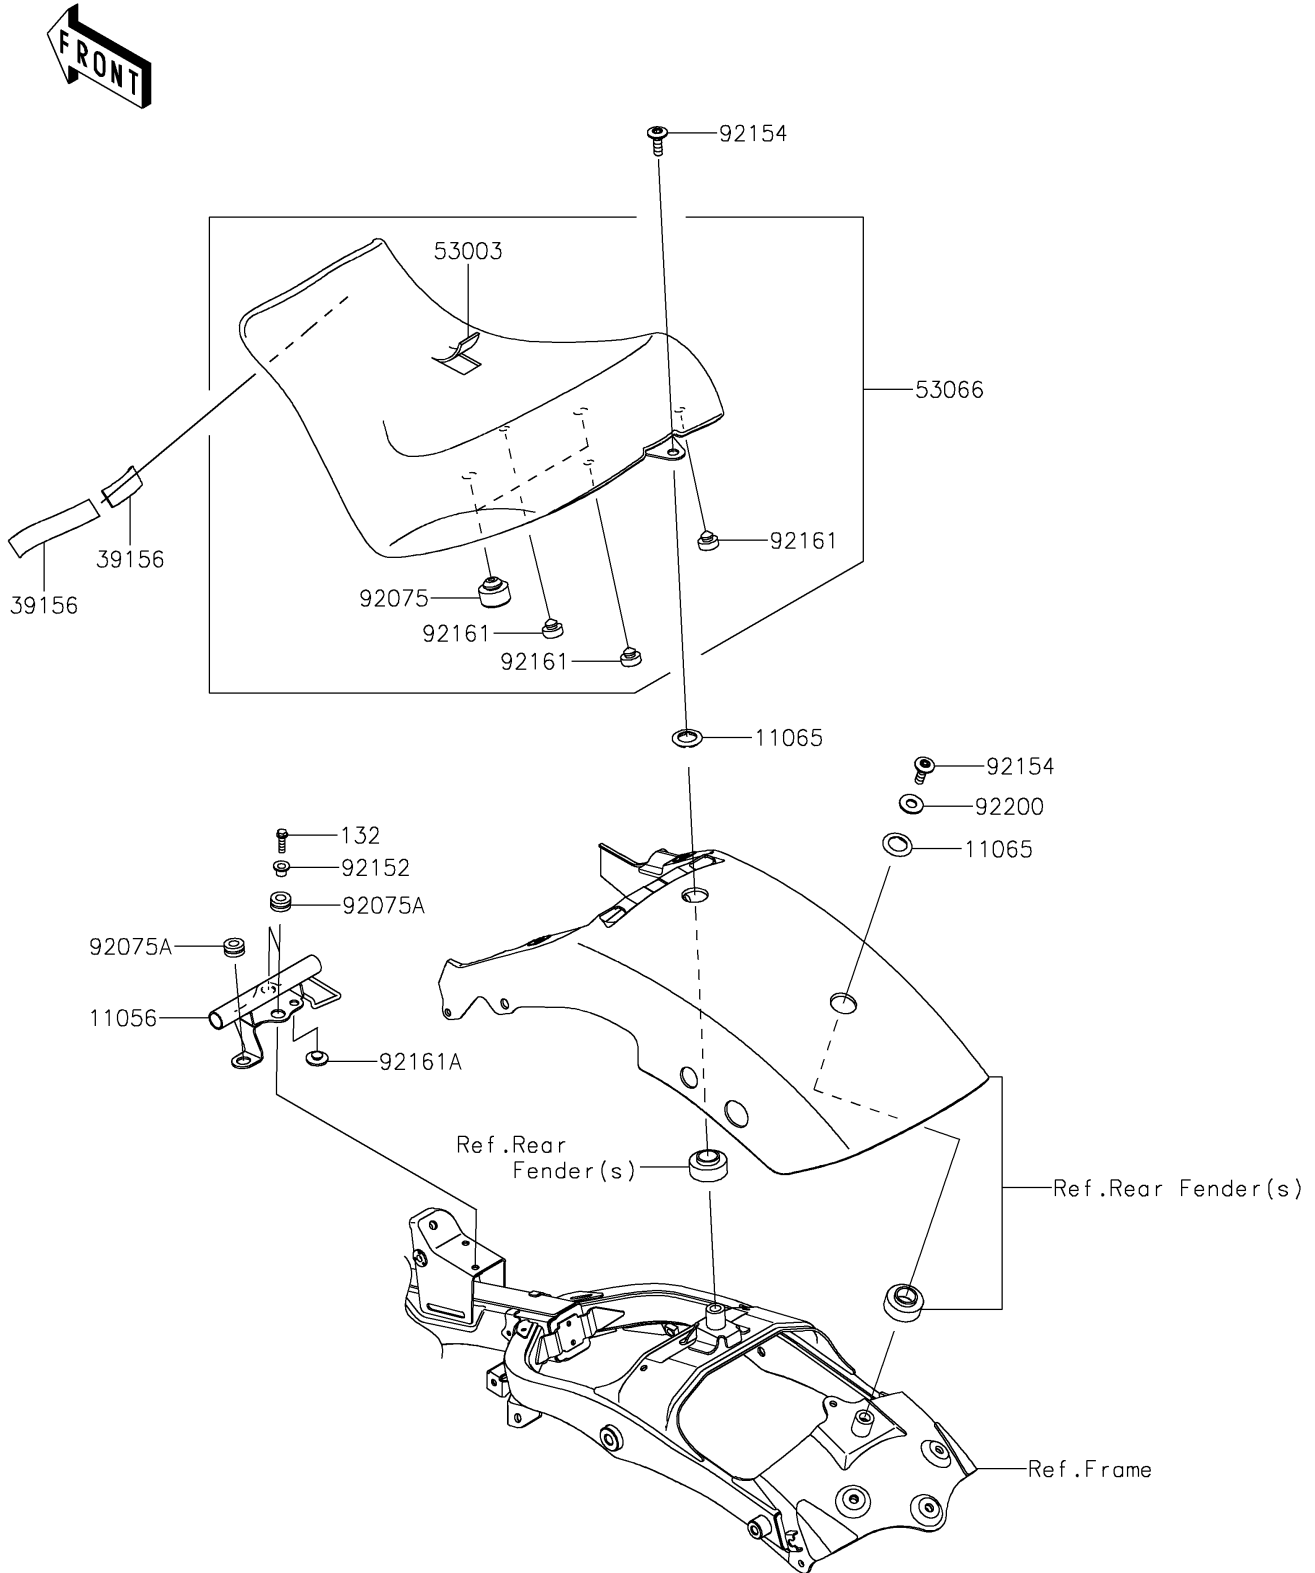

2017 PARTS DIAGRAM

Seat

F2510

2017 PARTS LIST

Seat

ITEM NAME	PART NUMBER	QUANTITY
BRACKET,SEAT (Ref # 11056)	11056-4009	1
CAP (Ref # 11065)	11065-0872	1
BOLT-FLANGED-SMALL,6X20 (Ref # 132)	132BA0620	1
PAD,20X100X2 (Ref # 39156)	39156-1934	1
LEATHER,FR SEAT,BLACK (Ref # 53003)	53003-0387-MA	1
SEAT-ASSY,FR,BLACK (Ref # 53066)	53066-0502-MA	1
DAMPER (Ref # 92075)	92075-015	1
DAMPER (Ref # 92075A)	92075-1880	1
COLLAR,6.8X10X11.6 (Ref # 92152)	92152-0977	1
BOLT,SOCKET,8X25 (Ref # 92154)	92154-1805	1
DAMPER,10X20X8 (Ref # 92161)	92161-0855	1
DAMPER,8X22X10 (Ref # 92161A)	92161-1685	1
WASHER,10.5X24X2 (Ref # 92200)	92200-0987	1