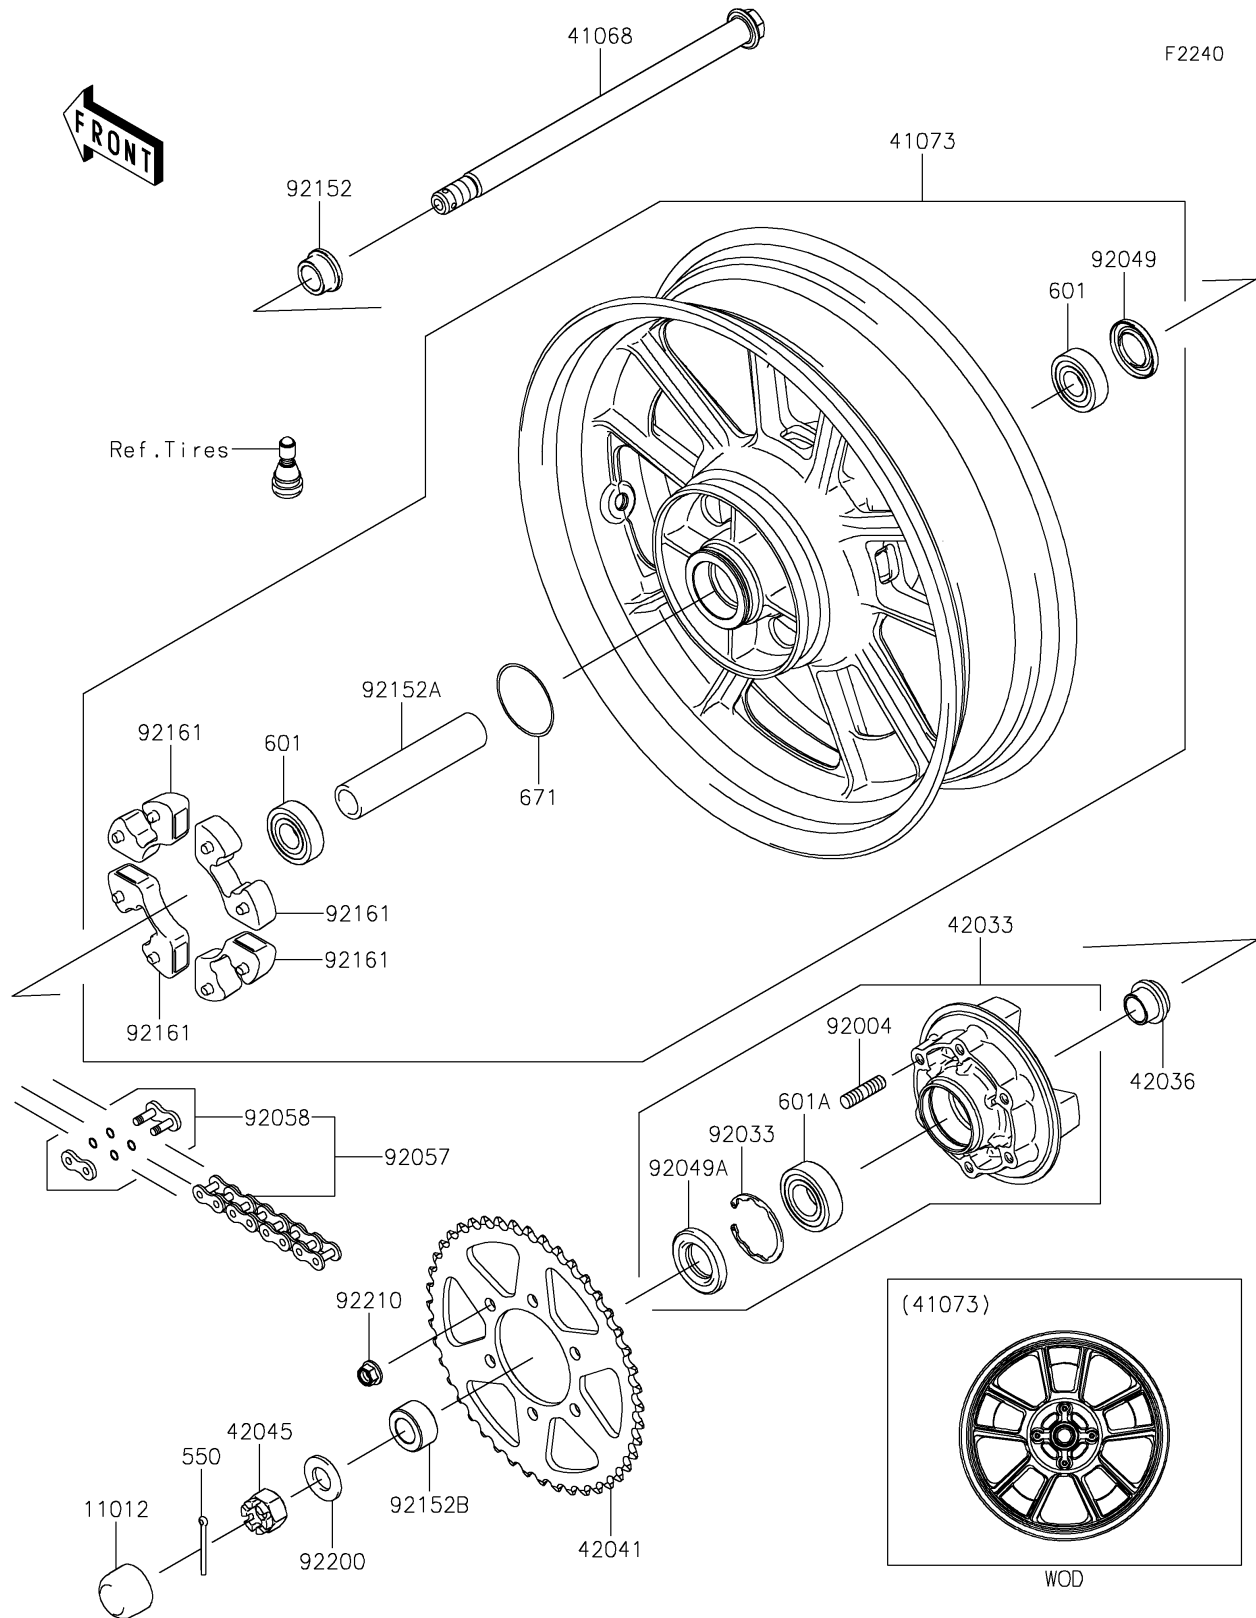

## 2017 PARTS DIAGRAM

Rear Wheel/Chain

## 2017 PARTS LIST

Rear Wheel/Chain

ITEM NAME	PART NUMBER	QUANTITY
CAP,AXLE NUT (Ref # 11012)	11012-1590	1
AXLE,RR,18X321.8 (Ref # 41068)	41068-0592	1
WHEEL-ASSY,RR,G.BLACK (Ref # 41073)	41073-0654-QT	1
COUPLING-ASSY,RR HUB (Ref # 42033)	42033-0570	1
SLEEVE,RR HUB,L=23 (Ref # 42036)	42036-1251	1
SPROCKET-HUB,46T (Ref # 42041)	42041-0087	1
NUT,CASTLE,18MM (Ref # 42045)	42045-018	1
PIN-COTTER,4.0X40 (Ref # 550)	550AA4040	1
BEARING-BALL,6204UUC3 (Ref # 601)	601B6204UU	1
BEARING-BALL (Ref # 601A)	601B6205UU	1
O RING,60MM (Ref # 671)	671B2560	1
STUD,10X19 (Ref # 92004)	92004-0048	1
RING-SNAP,52MM (Ref # 92033)	92033-1043	1
SEAL-OIL,28 47 5 (Ref # 92049)	92049-0140	1
SEAL-OIL (Ref # 92049A)	92049-1287	1
CHAIN,DRIVE,EK520MVXL3X120L (Ref # 92057)	92057-0675	1
JOINT-CHAIN,DRIVE (Ref # 92058)	92058-0021	1
COLLAR,RR AXLE,RH,L=17 (Ref # 92152)	92152-0302	1
COLLAR,20.2X28X133 (Ref # 92152A)	92152-0748	1
COLLAR,20X35X18 (Ref # 92152B)	92152-0751	1
DAMPER,SHOCK,RR HUB (Ref # 92161)	92161-0342	1
WASHER,19X36X3.2 (Ref # 92200)	92200-0296	1
NUT,LOCK,FLANGED,10MM (Ref # 92210)	92210-0276	1