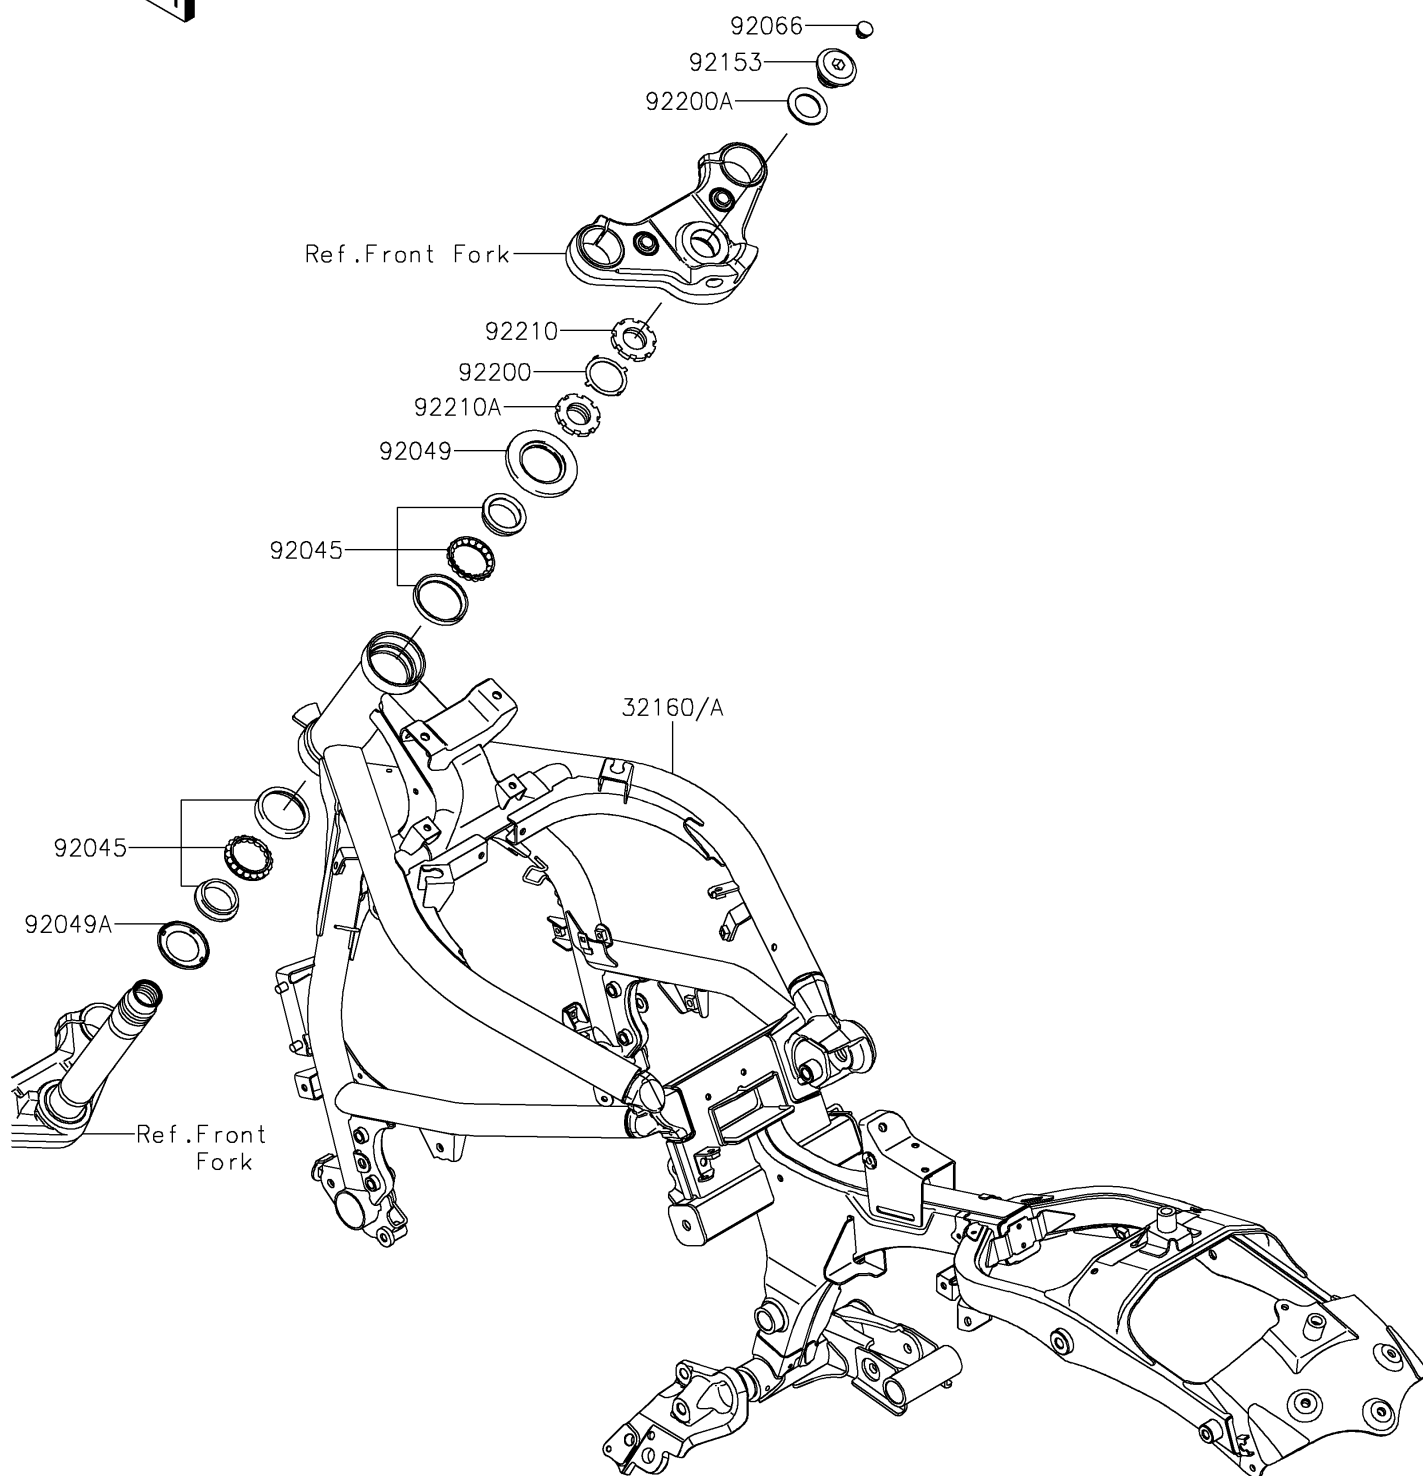

2017 PARTS DIAGRAM

Frame

F2120

2017 PARTS LIST

Frame

ITEM NAME	PART NUMBER	QUANTITY
FRAME-COMP,F.S.BLACK (Ref # 32160)	32160-0734-18R	1
BEARING-BALL,SF07A17PX1V1 (Ref # 92045)	92045-1384	1
SEAL-OIL (Ref # 92049)	92049-0131	1
SEAL-OIL (Ref # 92049A)	92049-0137	1
PLUG (Ref # 92066)	92066-0071	1
BOLT,26MM (Ref # 92153)	92153-0474	1
WASHER (Ref # 92200)	92200-0036	1
WASHER,27X42X2.3 (Ref # 92200A)	92200-0753	1
NUT,STEERING STEM,35MM (Ref # 92210)	92210-0534	1
NUT,STEERING STEM,35MM (Ref # 92210A)	92210-0535	1