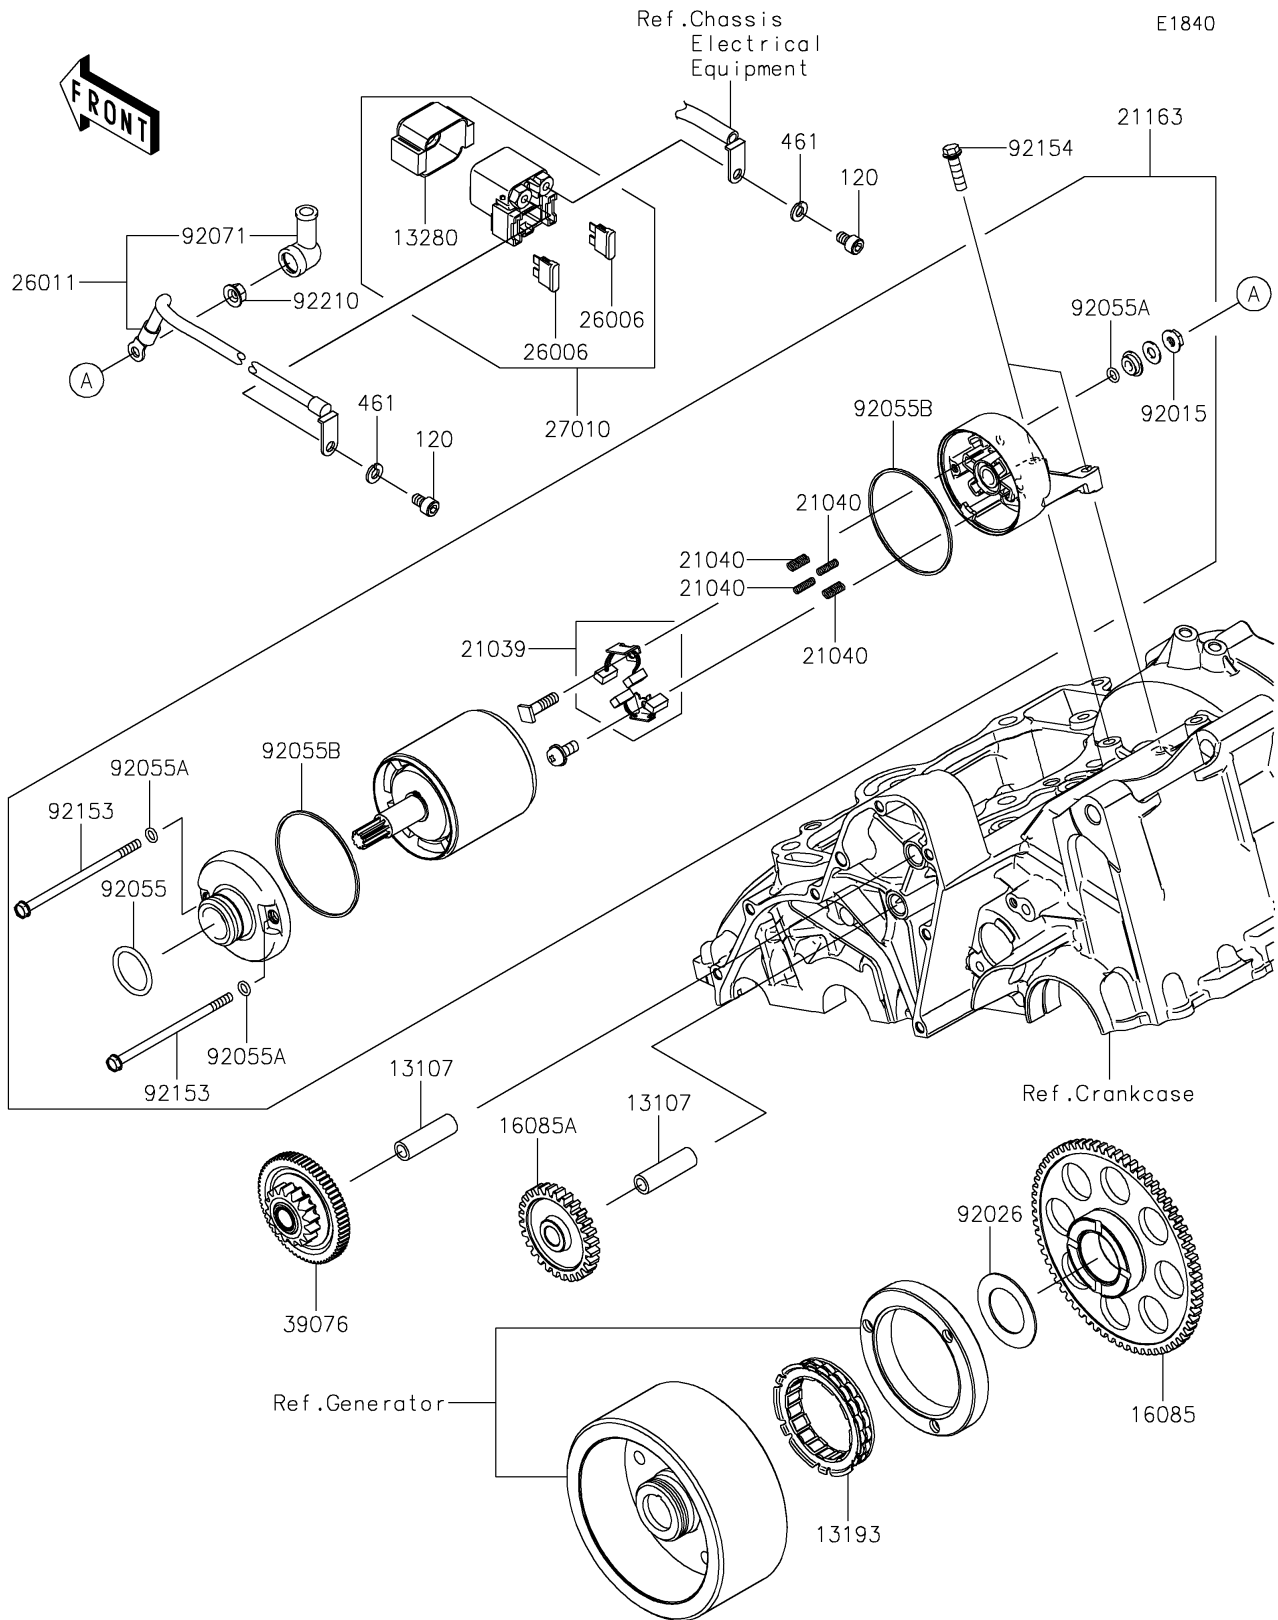

2017 PARTS DIAGRAM

Starter Motor

2017 PARTS LIST

Starter Motor

ITEM NAME	PART NUMBER	QUANTITY
BOLT-SOCKET,6X10 (Ref # 120)	120CB0610	1
SHAFT,IDLE GEAR (Ref # 13107)	13107-1106	1
CLUTCH-ASSY-ONEWAY (Ref # 13193)	13193-0006	1
HOLDER (Ref # 13280)	13280-0710	1
GEAR,67T (Ref # 16085)	16085-0076	1
GEAR,IDLE,28T (Ref # 16085A)	16085-0148	1
BRUSH,CARBON (Ref # 21039)	21039-0004	1
SPRING-BRUSH (Ref # 21040)	21040-0003	1
STARTER-ELECTRIC (Ref # 21163)	21163-0040	1
FUSE,BLADE,30A,GREEN (Ref # 26006)	26006-1006	1
WIRE-LEAD (Ref # 26011)	26011-0859	1
SWITCH,MAGNETIC (Ref # 27010)	27010-0709	1
LIMITER,16T&66T (Ref # 39076)	39076-0023	1
WASHER-SPRING,6MM (Ref # 461)	461DB0600	1
NUT,STARTER MOTOR (Ref # 92015)	92015-1476	1
SPACER,29.1X47.5X1.2 (Ref # 92026)	92026-087	1
RING-O (Ref # 92055)	92055-1276	1
RING-O,4.5X2.0 (Ref # 92055A)	92055-1370	1
RING-O,STARTER MOTOR (Ref # 92055B)	92055-1381	1
GROMMET (Ref # 92071)	92071-0024	1
BOLT (Ref # 92153)	92153-1783	1
BOLT,FLANGED,6X22 (Ref # 92154)	92154-0504	1
NUT,6MM (Ref # 92210)	92210-0188	1