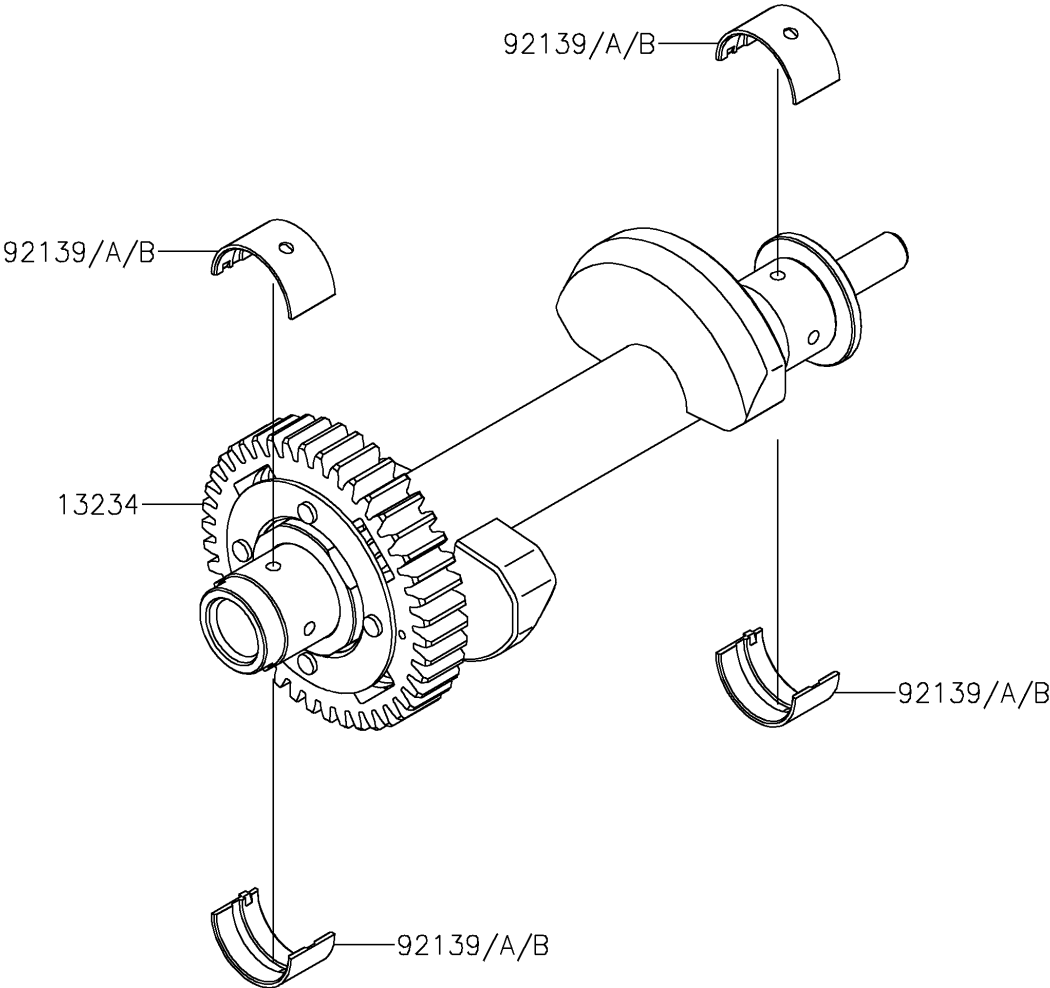

2017 PARTS DIAGRAM

Balancer

E1323

2017 PARTS LIST

Balancer

ITEM NAME	PART NUMBER	QUANTITY
SHAFT-COMP,BALANCER (Ref # 13234)	13234-0602	1
BUSHING,BALANCER,BLUE (Ref # 92139)	92139-0117	1
BUSHING,BALANCER,BLACK (Ref # 92139A)	92139-0118	1
BUSHING,BALANCER,BROWN (Ref # 92139B)	92139-0119	1