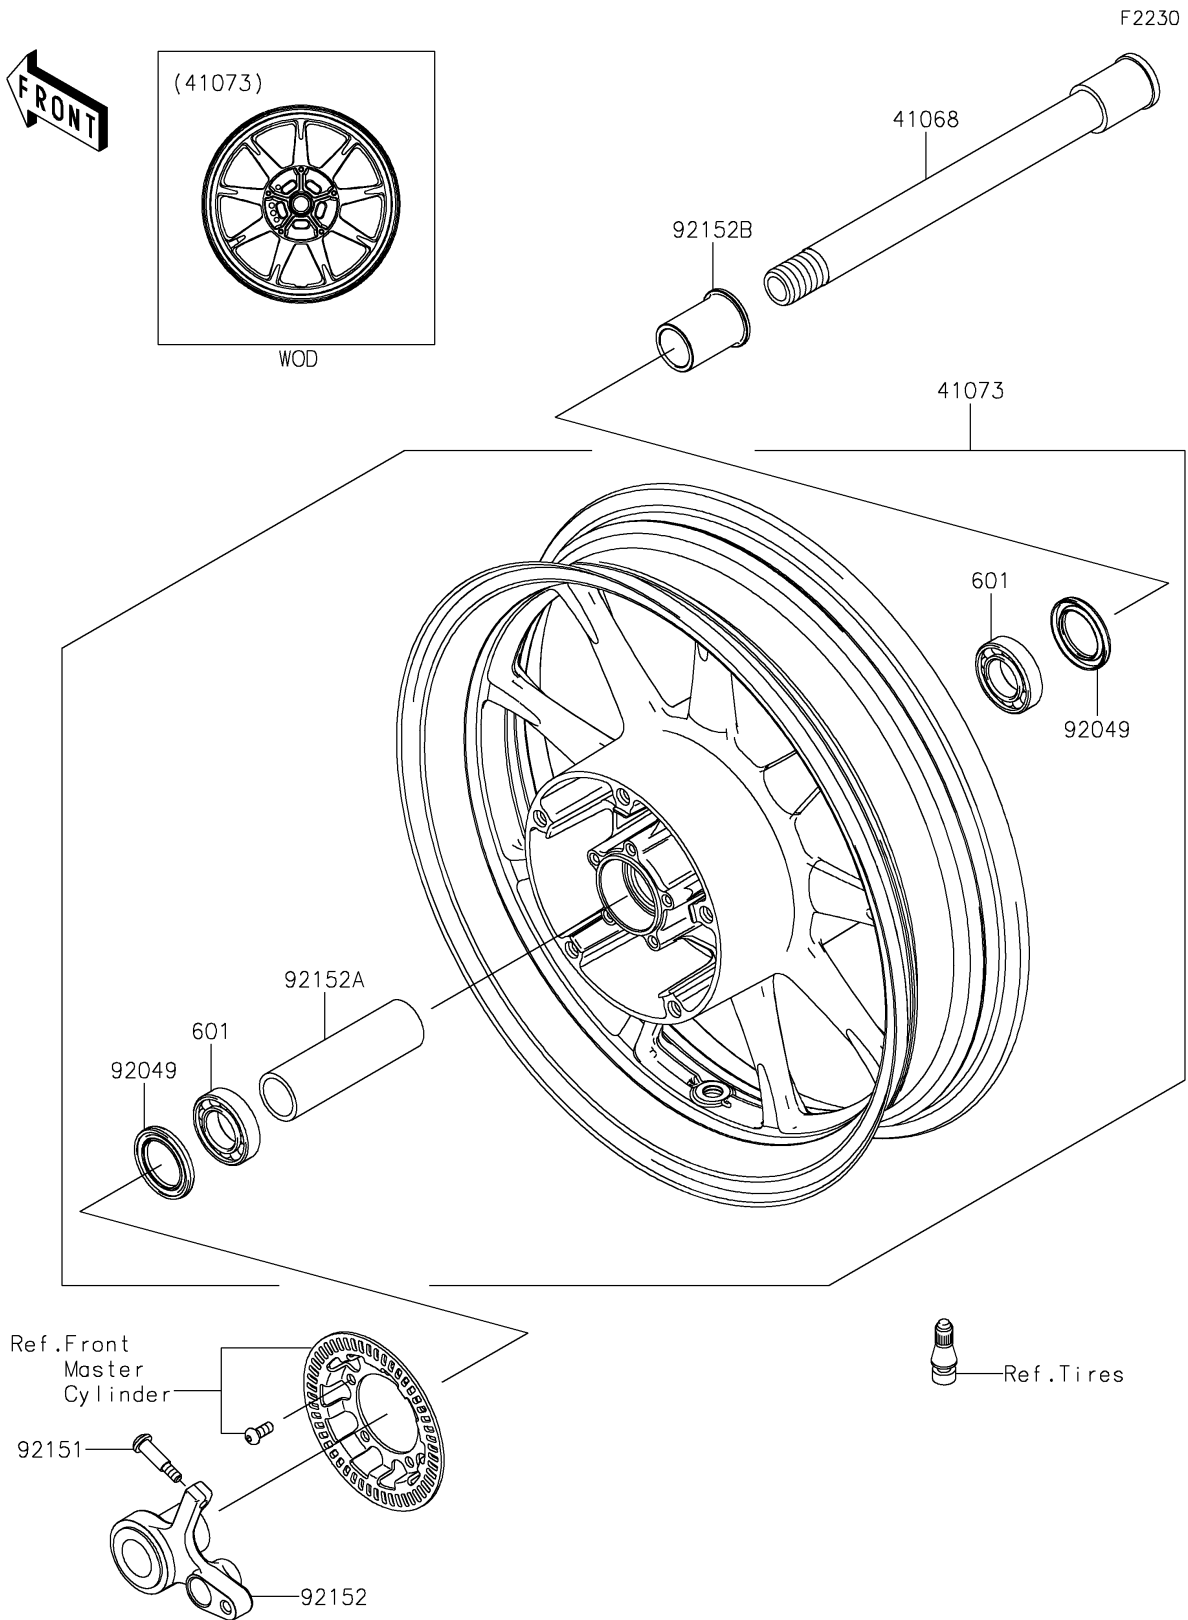

2016 Vulcan® 1700 Vaquero® ABS PARTS DIAGRAM

Front Wheel

2016 Vulcan® 1700 Vaquero® ABS PARTS LIST

Front Wheel

ITEM NAME	PART NUMBER	QUANTITY
AXLE,FR (Ref # 41068)	41068-0600	1
WHEEL-ASSY,FR,G.BLACK (Ref # 41073)	41073-0149-18F	1
BEARING-BALL,#6005UU (Ref # 601)	601B6005UU	1
SEAL-OIL,BJN-C2 32X47X5 (Ref # 92049)	92049-0050	1
BOLT,L=32 (Ref # 92151)	92151-1796	1
COLLAR,FR HUB,LH (Ref # 92152)	92152-0699	1
COLLAR,FR HUB,L=109 (Ref # 92152A)	92152-1308	1
COLLAR,FR HUB,L=46.5 (Ref # 92152B)	92152-1492	1