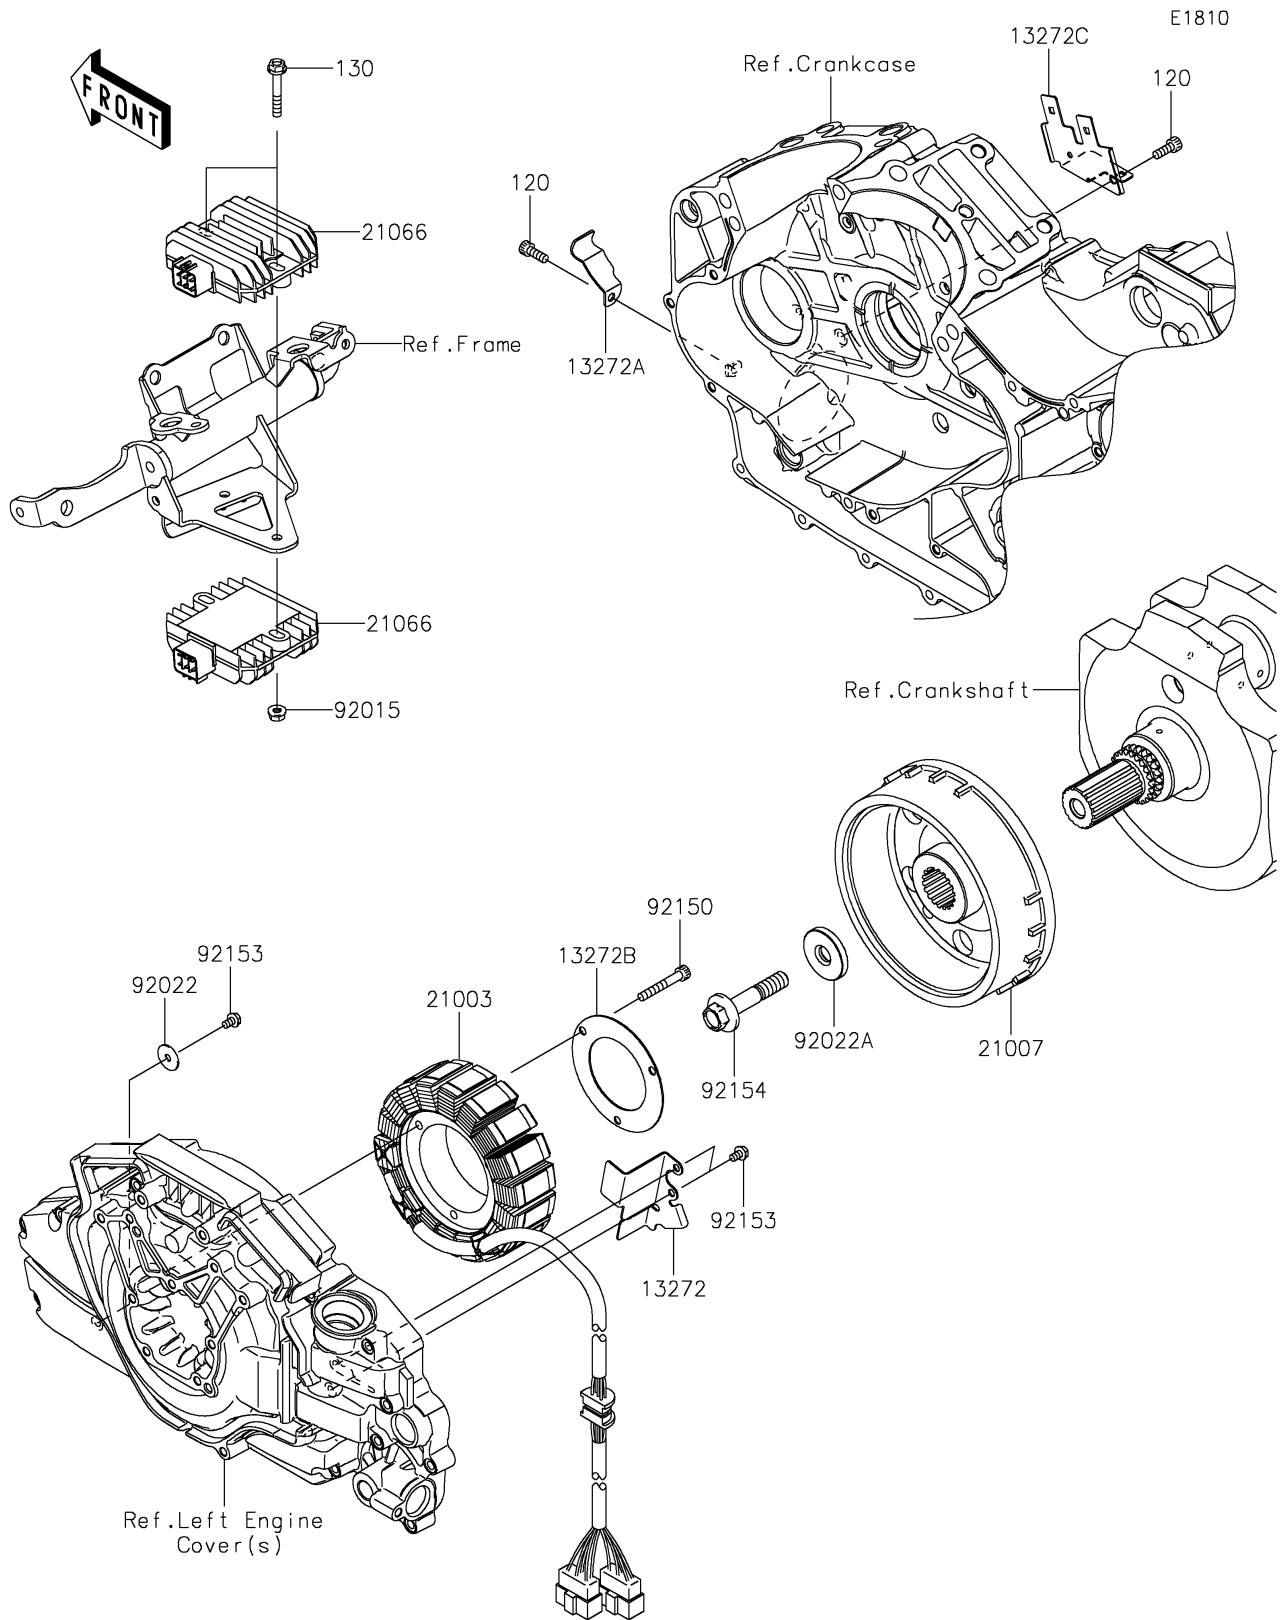

## 2016 Vulcan® 1700 Vaquero® ABS PARTS DIAGRAM

Generator

## 2016 Vulcan® 1700 Vaquero® ABS PARTS LIST

Generator

ITEM NAME	PART NUMBER	QUANTITY
BOLT-SOCKET,6X16 (Ref # 120)	120CA0616	1
BOLT-FLANGED,6X40 (Ref # 130)	130BB0640	1
PLATE,INNER GENE. COVER (Ref # 13272)	13272-0320	1
PLATE,FR RH CASE (Ref # 13272A)	13272-0427	1
PLATE,STATOR (Ref # 13272B)	13272-0683	1
PLATE,COUPLER (Ref # 13272C)	13272-1249	1
STATOR (Ref # 21003)	21003-0076	1
ROTOR (Ref # 21007)	21007-0116	1
REGULATOR-VOLTAGE (Ref # 21066)	21066-0728	1
NUT,FLANGED,6MM,BLACK (Ref # 92015)	92015-1233	1
WASHER,5.5X20X1.2 (Ref # 92022)	92022-104	1
WASHER,12X40X6 (Ref # 92022A)	92022-1904	1
BOLT,SOCKET,6X40 (Ref # 92150)	92150-1958	1
BOLT,5X10 (Ref # 92153)	92153-0687	1
BOLT,ROTOR,12X60 (Ref # 92154)	92154-0032	1