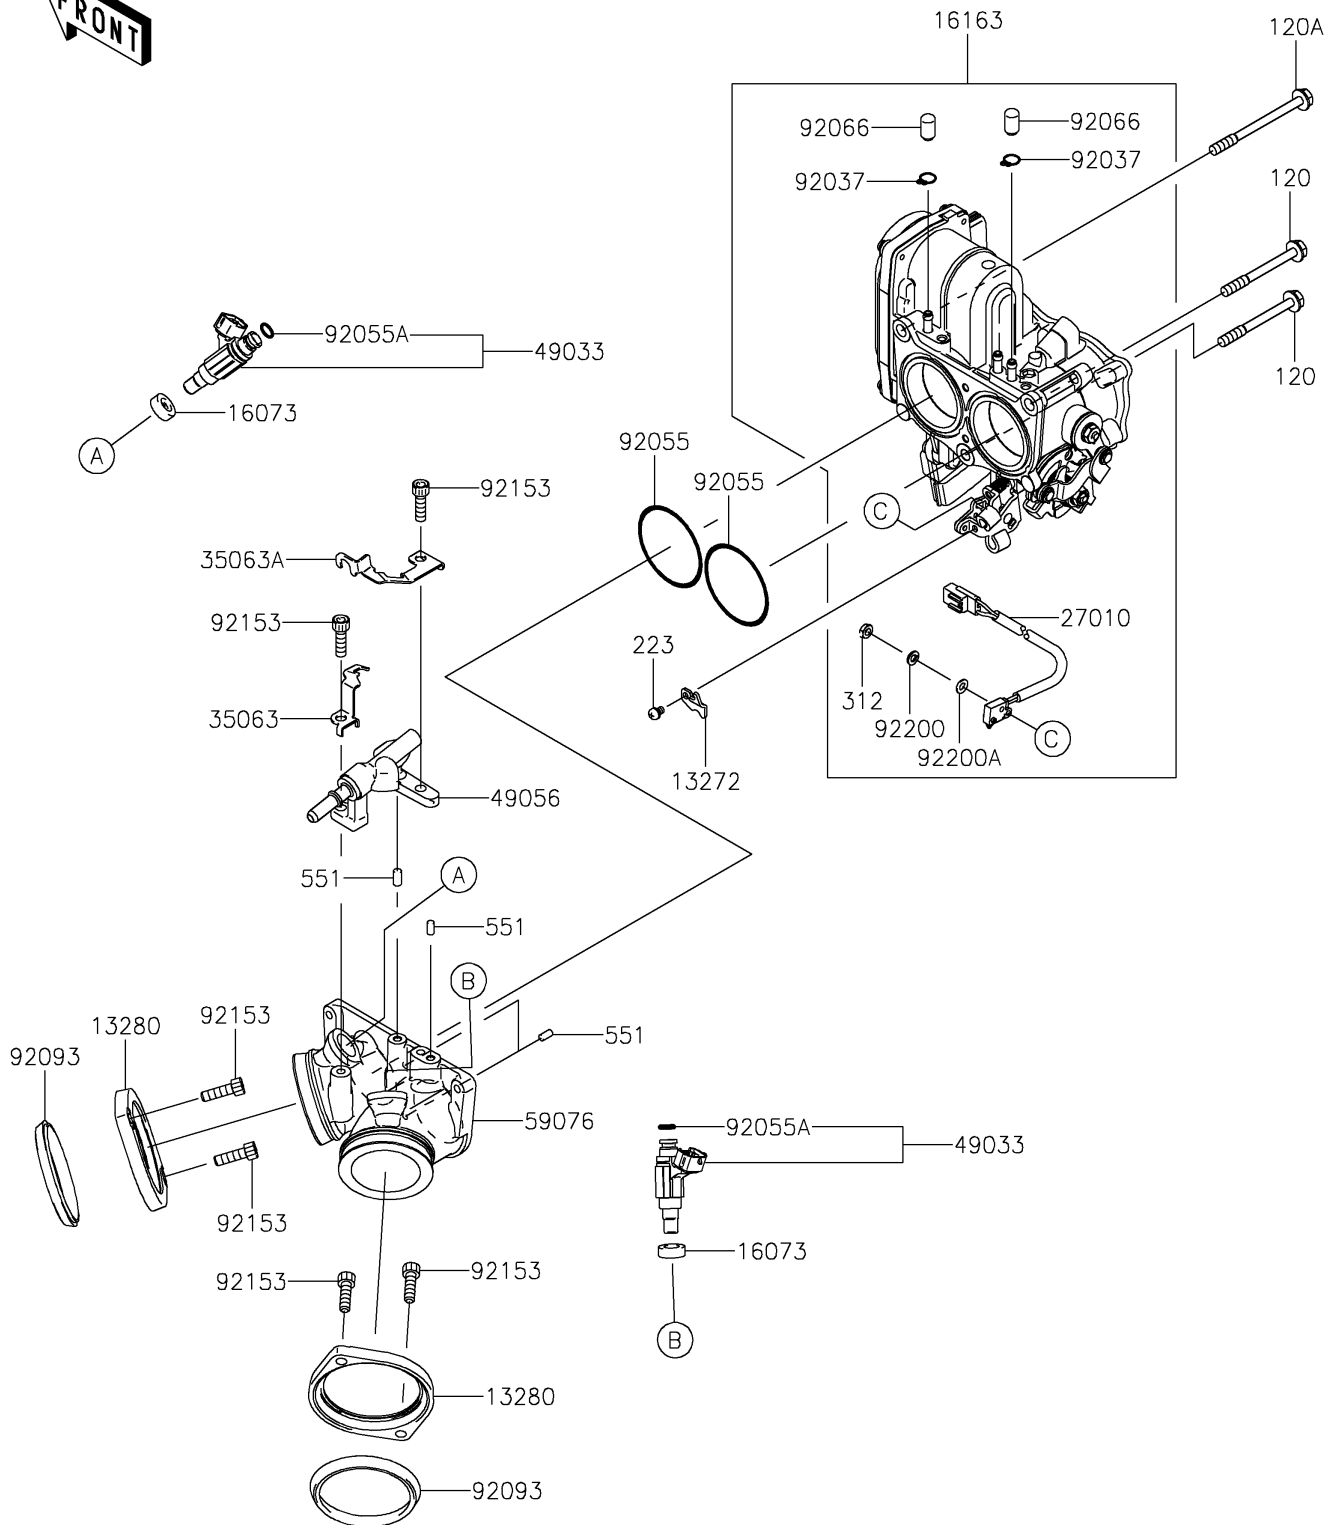

## 2016 Vulcan® 1700 Vaquero® ABS PARTS DIAGRAM

Throttle

E1510

## 2016 Vulcan® 1700 Vaquero® ABS PARTS LIST

Throttle

ITEM NAME	PART NUMBER	QUANTITY
BOLT-SOCKET,6X60 (Ref # 120)	120CA0660	1
BOLT-SOCKET,6X75 (Ref # 120A)	120CA0675	1
PLATE,CABLE STOPPER (Ref # 13272)	13272-0620	1
HOLDER,INTAKE MANIFOLD (Ref # 13280)	13280-0007	1
INSULATOR (Ref # 16073)	16073-3707	1
THROTTLE-ASSY,EACW42 (Ref # 16163)	16163-0124	1
SCREW-PAN-WS-CROS,4X6 (Ref # 223)	223AA0406	1
SWITCH,AUTOCRUISE CANCEL (Ref # 27010)	27010-0093	1
NUT-HEX (Ref # 312)	312BC0300	1
STAY (Ref # 35063)	35063-0075	1
STAY (Ref # 35063A)	35063-0076	1
NOZZLE-INJECTION (Ref # 49033)	49033-0003	1
PIPE-INJECTION (Ref # 49056)	49056-0020	1
PIN-DOWEL,4X8 (Ref # 551)	551A0408	1
MANIFOLD-INTAKE (Ref # 59076)	59076-0005	1
CLAMP,BREATHER TUBE (Ref # 92037)	92037-174	1
RING-O,49.7X2.4 (Ref # 92055)	92055-0183	1
RING-O,INJECTION NOZZLE (Ref # 92055A)	92055-1622	1
PLUG,FITTING (Ref # 92066)	92066-1549	1
SEAL (Ref # 92093)	92093-0006	1
BOLT,SOCKET,6X20 (Ref # 92153)	92153-1031	1
WASHER,SPRING (Ref # 92200)	92200-0539	1
WASHER (Ref # 92200A)	92200-0540	1