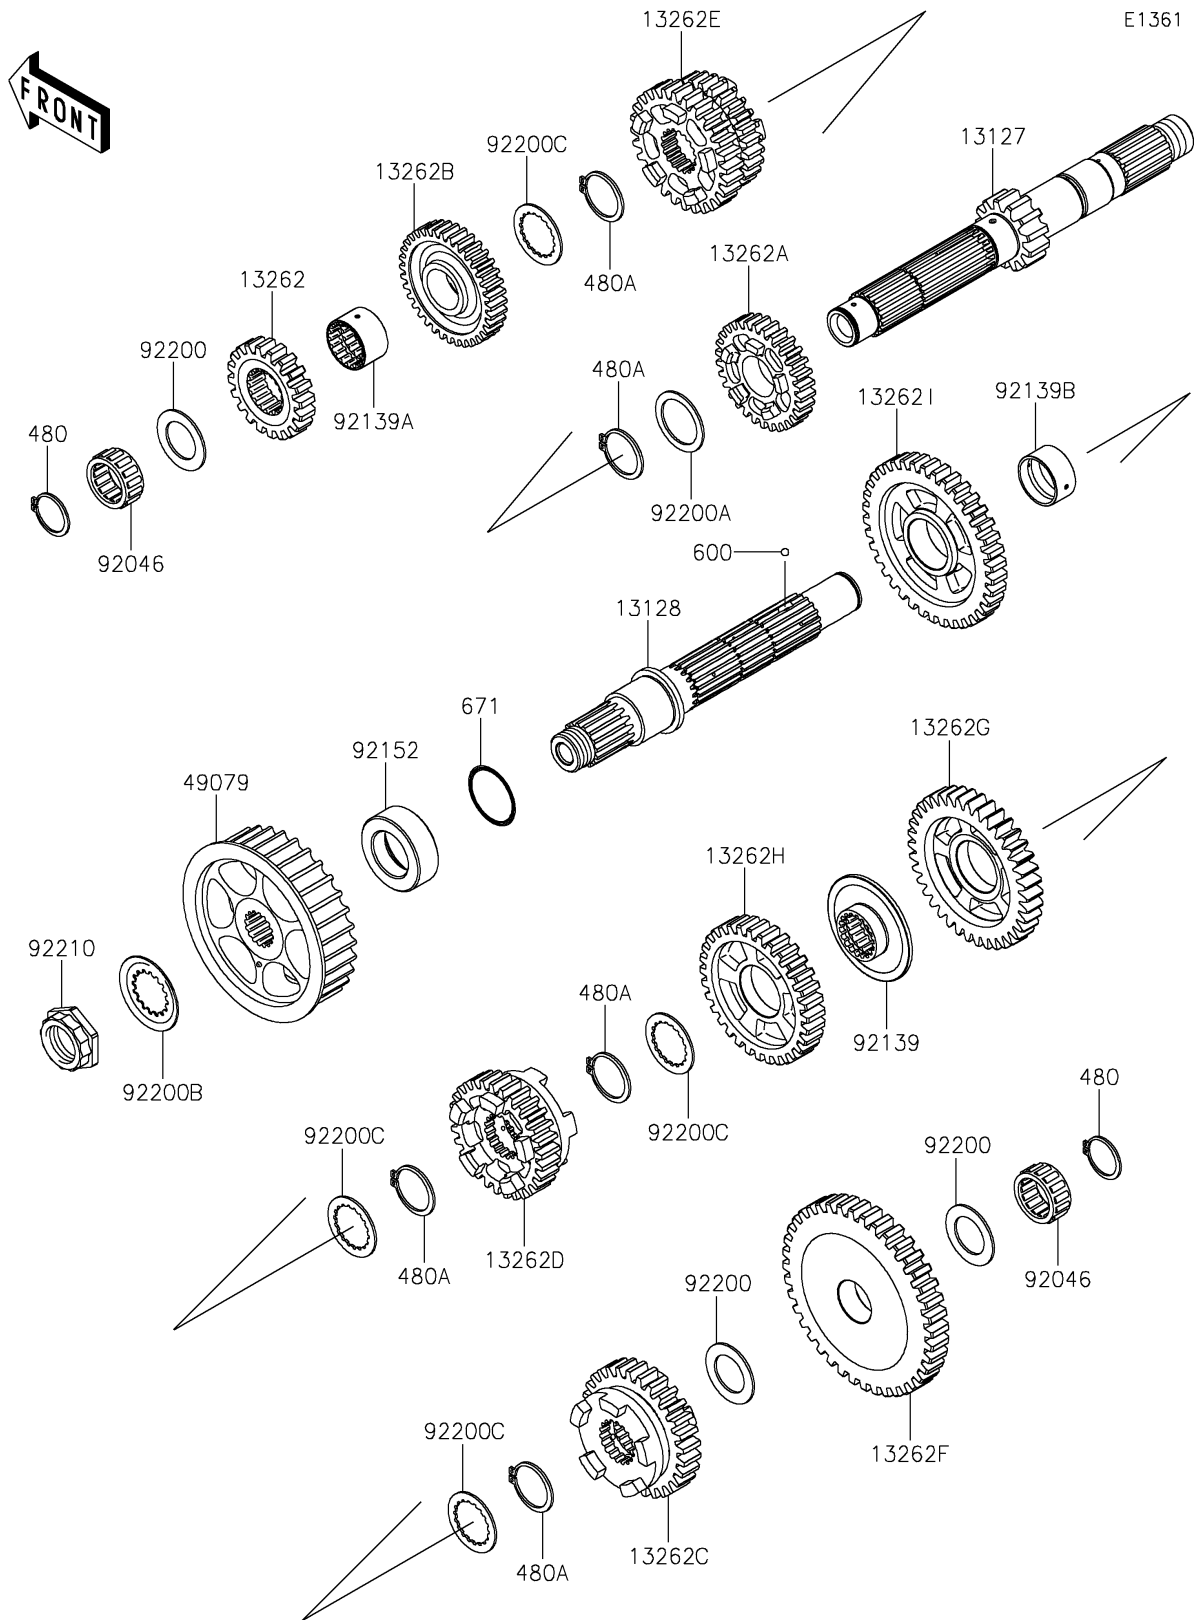

## 2016 Vulcan® 1700 Vaquero® ABS PARTS DIAGRAM

Transmission

## 2016 Vulcan® 1700 Vaquero® ABS PARTS LIST

Transmission

ITEM NAME	PART NUMBER	QUANTITY
SHAFT-TRANSMISSION INPUT (Ref # 13127)	13127-0085	1
SHAFT-TRANSMISSION OUTPUT (Ref # 13128)	13128-0057	1
GEAR,INPUT 2ND,20T (Ref # 13262)	13262-0603	1
GEAR,INPUT 5TH,30T (Ref # 13262A)	13262-0605	1
GEAR,INPUT 6TH,36T (Ref # 13262B)	13262-0606	1
GEAR,OUTPUT 5TH,29T (Ref # 13262C)	13262-0611	1
GEAR,OUTPUT 6TH,29T (Ref # 13262D)	13262-0612	1
GEAR,INPUT 3RD&4TH,27T&28T (Ref # 13262E)	13262-0829	1
GEAR,OUTPUT LOW,44T (Ref # 13262F)	13262-0831	1
GEAR,OUTPUT 3RD,38T (Ref # 13262G)	13262-0832	1
GEAR,OUTPUT 4TH,32T (Ref # 13262H)	13262-0833	1
GEAR,OUTPUT 2ND,38T (Ref # 13262I)	13262-0834	1
CIRCLIP-TYPE-C,25MM (Ref # 480)	480J2500	1
CIRCLIP (Ref # 480A)	480J2900	1
PULLEY-BELT (Ref # 49079)	49079-0020	1
BALL-STEEL,5/32 (Ref # 600)	600A0500	1
O RING (Ref # 671)	671D2535	1
BEARING-NEEDLE,KT 253515E02 C3 (Ref # 92046)	92046-0007	1
BUSHING,OUTPUT 3RD-4TH GEAR (Ref # 92139)	92139-0007	1
BUSHING,INPUT TOP GEAR (Ref # 92139A)	92139-0236	1
BUSHING,OUTPUT 2ND GEAR (Ref # 92139B)	92139-0237	1
COLLAR,30X50X17.5 (Ref # 92152)	92152-0657	1
WASHER,25.3X40X1.6 (Ref # 92200)	92200-0427	1
WASHER,30.3X40X1.5 (Ref # 92200A)	92200-0428	1
WASHER,31X50X1 (Ref # 92200B)	92200-0505	1
WASHER,30.3X40X1.5 (Ref # 92200C)	92200-1381	1
NUT,25MM (Ref # 92210)	92210-0554	1