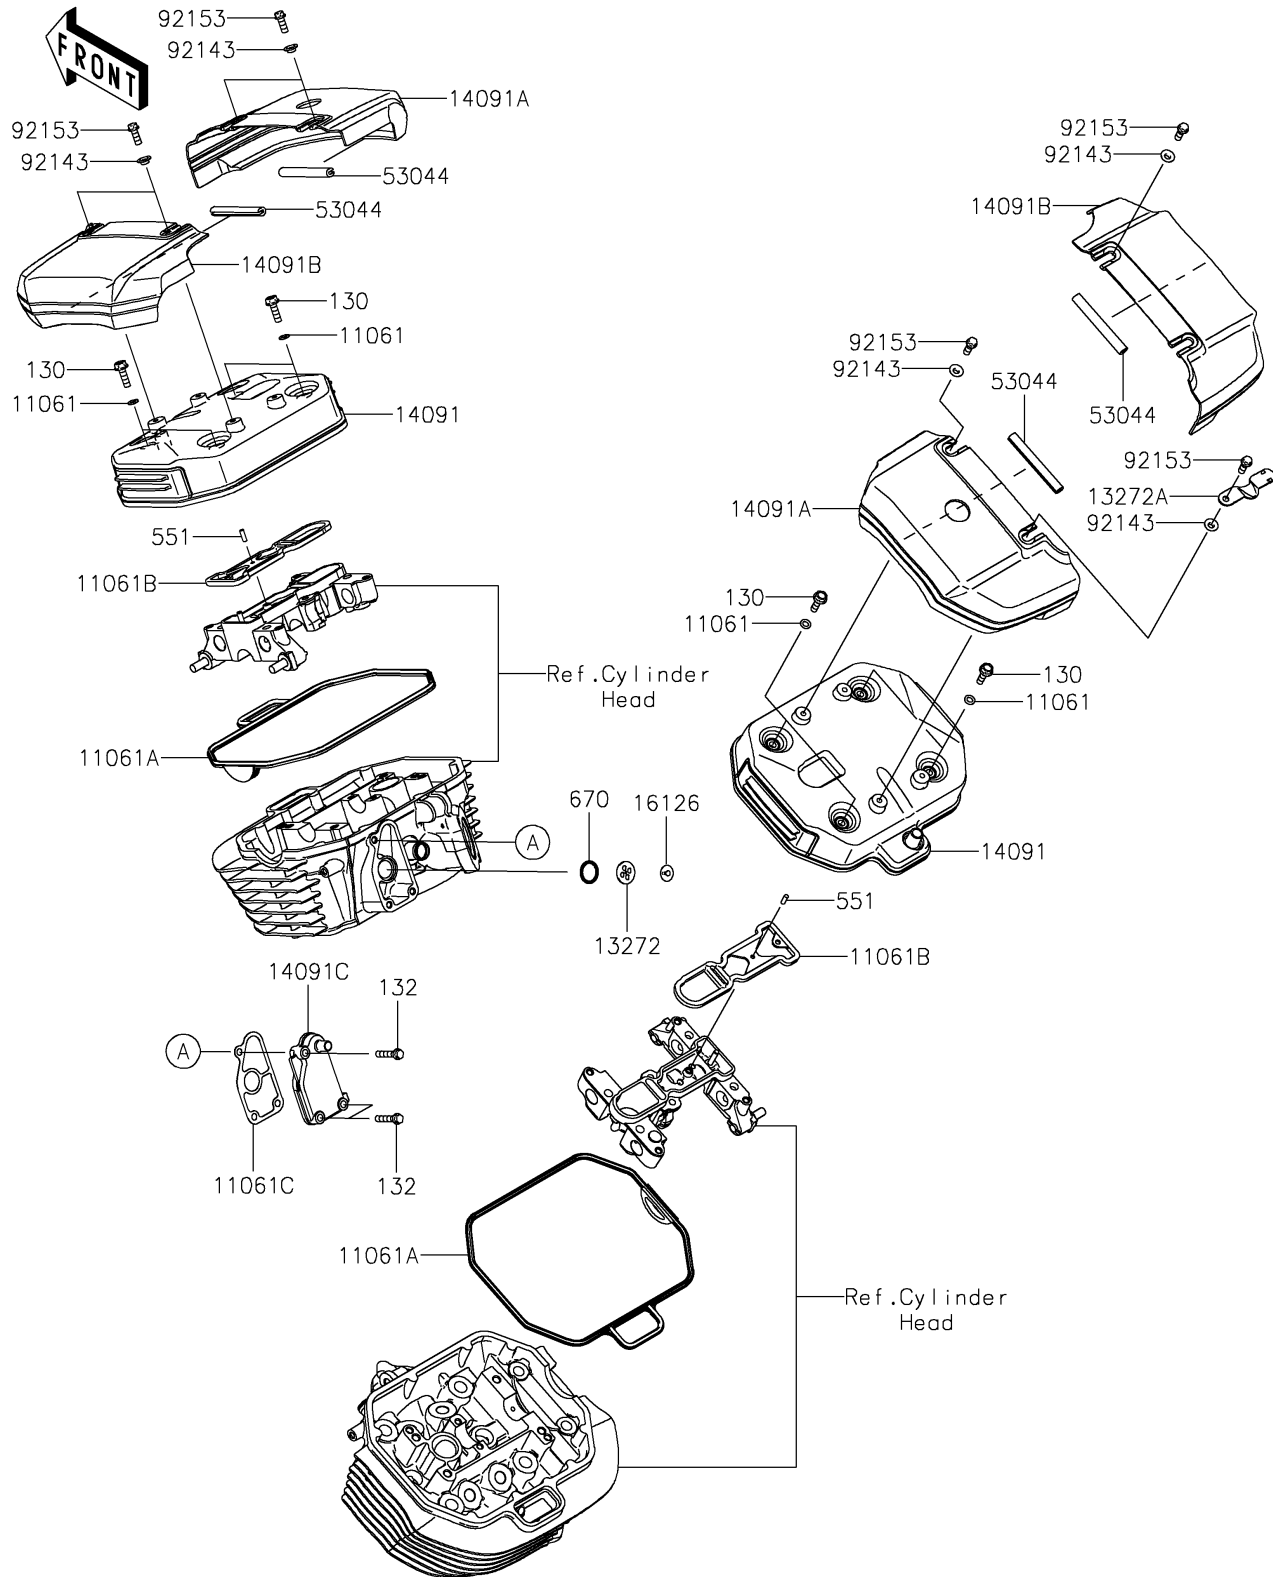

2016 Vulcan® 1700 Vaquero® ABS PARTS DIAGRAM

Cylinder Head Cover

E1112

2016 Vulcan® 1700 Vaquero® ABS PARTS LIST

Cylinder Head Cover

ITEM NAME	PART NUMBER	QUANTITY
GASKET (Ref # 11061)	11061-0107	1
GASKET,HEAD COVER (Ref # 11061A)	11061-0331	1
GASKET,ROCKER CASE COVER (Ref # 11061B)	11061-0332	1
GASKET,BREATHER COVER (Ref # 11061C)	11061-0334	1
BOLT-FLANGED,6X20 (Ref # 130)	130BA0620	1
BOLT-FLANGED-SMALL,6X30 (Ref # 132)	132BC0630	1
PLATE (Ref # 13272)	13272-0307	1
PLATE (Ref # 13272A)	13272-0711	1
COVER,HEAD,INSIDE (Ref # 14091)	14091-0966	1
COVER,HEAD,OUTSIDE (Ref # 14091A)	14091-0967	1
COVER,HEAD,OUTSIDE (Ref # 14091B)	14091-0968	1
COVER,BREATHER (Ref # 14091C)	14091-0969	1
VALVE (Ref # 16126)	16126-2051	1
TRIM,L=75 (Ref # 53044)	53044-0009	1
PIN-DOWEL (Ref # 551)	551A0412	1
O RING,18MM (Ref # 670)	670D2018	1
COLLAR (Ref # 92143)	92143-1331	1
BOLT,6X16 (Ref # 92153)	92153-0825	1