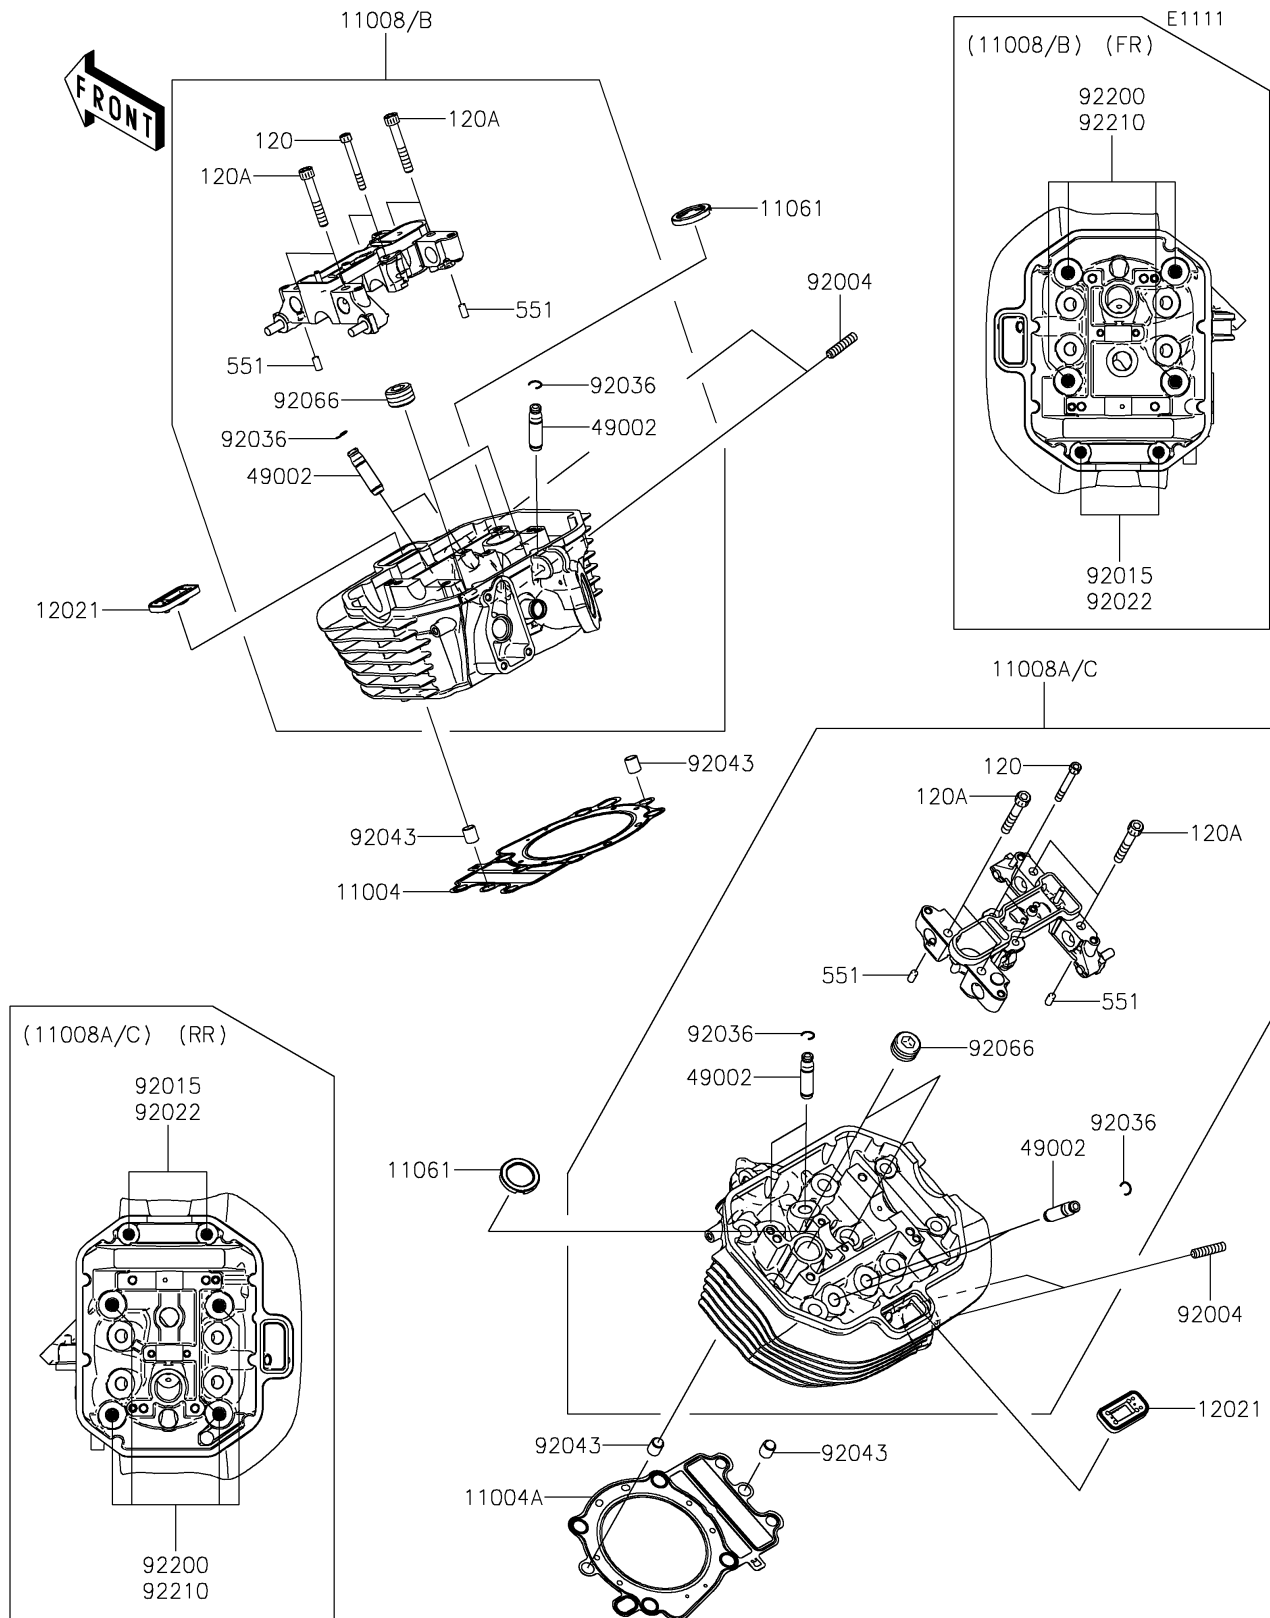

2016 Vulcan® 1700 Vaquero® ABS PARTS DIAGRAM

Cylinder Head

2016 Vulcan® 1700 Vaquero® ABS PARTS LIST

Cylinder Head

ITEM NAME	PART NUMBER	QUANTITY
GASKET-HEAD,FR (Ref # 11004)	11004-0076	1
GASKET-HEAD,RR (Ref # 11004A)	11004-0077	1
HEAD-COMP-CYLINDER,FR (Ref # 11008)	11008-0187	1
HEAD-COMP-CYLINDER,RR (Ref # 11008A)	11008-0188	1
GASKET,PLUG HOLE (Ref # 11061)	11061-0409	1
BOLT-SOCKET,6X50 (Ref # 120)	120Q0650	1
VALVE-ASSY-REED (Ref # 12021)	12021-0017	1
BOLT-SOCKET,8X50 (Ref # 120A)	120Q0850	1
GUIDE-VALVE (Ref # 49002)	49002-0707	1
PIN-DOWEL,6X12 (Ref # 551)	551A0612	1
STUD,8X20 (Ref # 92004)	92004-0046	1
NUT,FLANGED,10MM (Ref # 92015)	92015-077	1
WASHER,10.2X20X1.5 (Ref # 92022)	92022-3742	1
RING-SNAP,VALVE GUIDE (Ref # 92036)	92036-023	1
PIN,12X14 (Ref # 92043)	92043-0963	1
PLUG,PT1/2X12.5 (Ref # 92066)	92066-0002	1
WASHER,12.3X25X3.2 (Ref # 92200)	92200-0422	1
NUT,12MM (Ref # 92210)	92210-0546	1