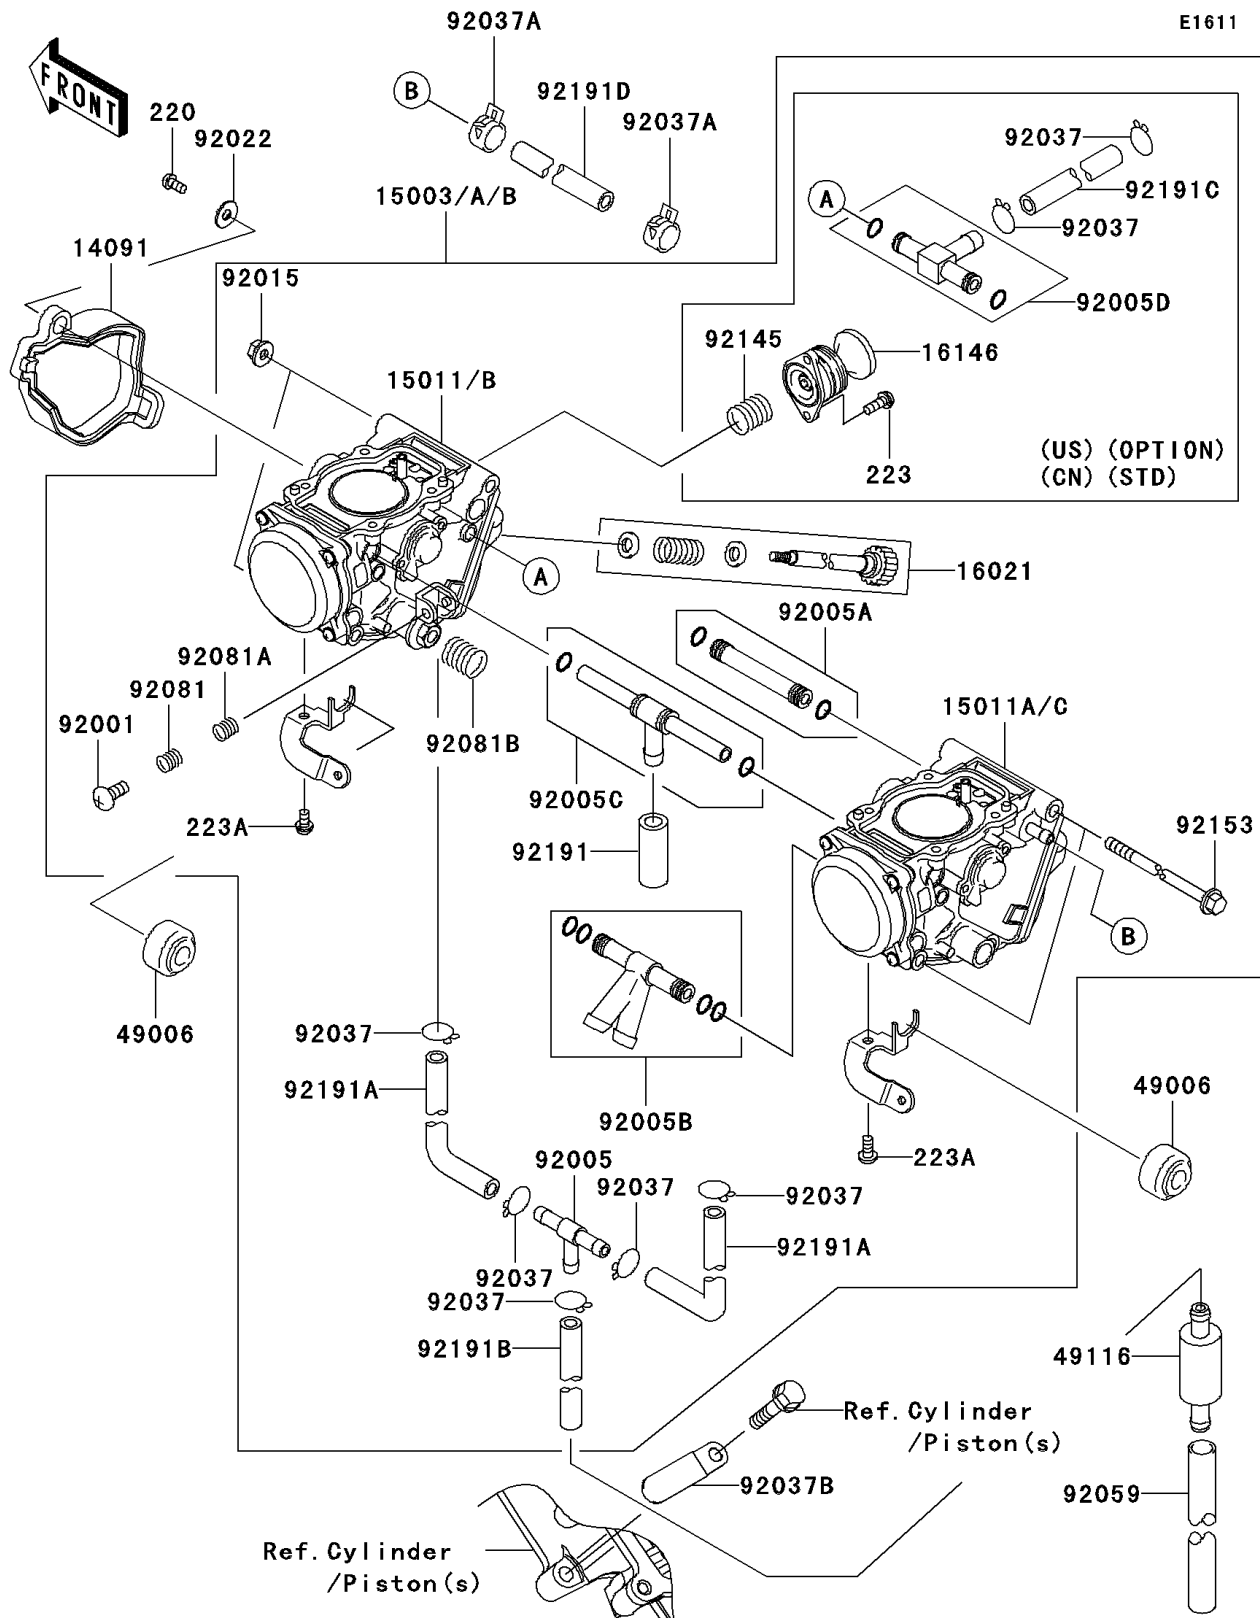

2004 Prairie® 700 4x4 Hardwoods® Green HD™ PARTS DIAGRAM

Carburetor

E1611

2004 Prairie® 700 4x4 Hardwoods® Green HD™ PARTS LIST

Carburetor

| ITEM NAME | PART NUMBER | QUANTITY |
|---|-------------|----------|
| COVER,THROTTLE CABLE (Ref # 14091) | 14091-1196 | 1 |
| CARBURETOR-ASSY,PRIMARY PUMP (Ref # 15003B) | 15003-0007 | 2 |
| SCREW-THROTTLE STOP (Ref # 16021) | 16021-1238 | 1 |
| BOOT,STARTER CABLE (Ref # 49006) | 49006-1353 | 1 |
| VALVE-ASSY (Ref # 49116) | 49116-1126 | 1 |
| BOLT,THROTTLE ADJUST (Ref # 92001) | 92001-1998 | 1 |
| FITTING,FUEL,T-TYPE (Ref # 92005) | 92005-1112 | 1 |
| FITTING (Ref # 92005A) | 92005-1375 | 1 |
| FITTING (Ref # 92005B) | 92005-1376 | 1 |
| FITTING (Ref # 92005C) | 92005-1385 | 1 |
| NUT,FLANGED,5MM (Ref # 92015) | 92015-1259 | 1 |
| WASHER,5.2X13X1 (Ref # 92022) | 92022-1380 | 1 |
| CLAMP,TUBE (Ref # 92037A) | 92037-1505 | 1 |
| CLAMP,L=45 (Ref # 92037B) | 92037-1539 | 1 |
| TUBE,7X10X100 (Ref # 92059) | 92059-1736 | 1 |
| SPRING,THROTTLE ADJUST UPP (Ref # 92081) | 92081-1620 | 1 |
| SPRING,THROTTLE ADJUST LWR (Ref # 92081A) | 92081-1621 | 1 |
| SPRING,THROTTLE ADJUST CNT (Ref # 92081B) | 92081-1622 | 1 |
| BOLT,5X143 (Ref # 92153) | 92153-1068 | 1 |
| TUBE,7X11X25 (Ref # 92191) | 92191-1672 | 1 |
| TUBE,4.5X8X65 (Ref # 92191A) | 92191-1673 | 1 |
| SCREW-PAN-CROS (Ref # 220) | 220B0408 | 1 |
| SCREW-PAN-WS-CROS (Ref # 223A) | 223D0408 | 1 |
| TUBE,4.5X8X420 (Ref # 92191B) | 92191-1674 | 1 |
| TUBE,5.3X10.3X200 (Ref # 92191D) | 92191-1694 | 1 |
| CARBURETOR-ASSY (Ref # 15003) | 15003-0006 | 1 |
| CARBURETOR,FR (Ref # 15011) | 15011-0017 | 1 |
| CARBURETOR,RR (Ref # 15011A) | 15011-0018 | 1 |
| CARBURETOR,FR (Ref # 15011B) | 15011-0019 | 1 |