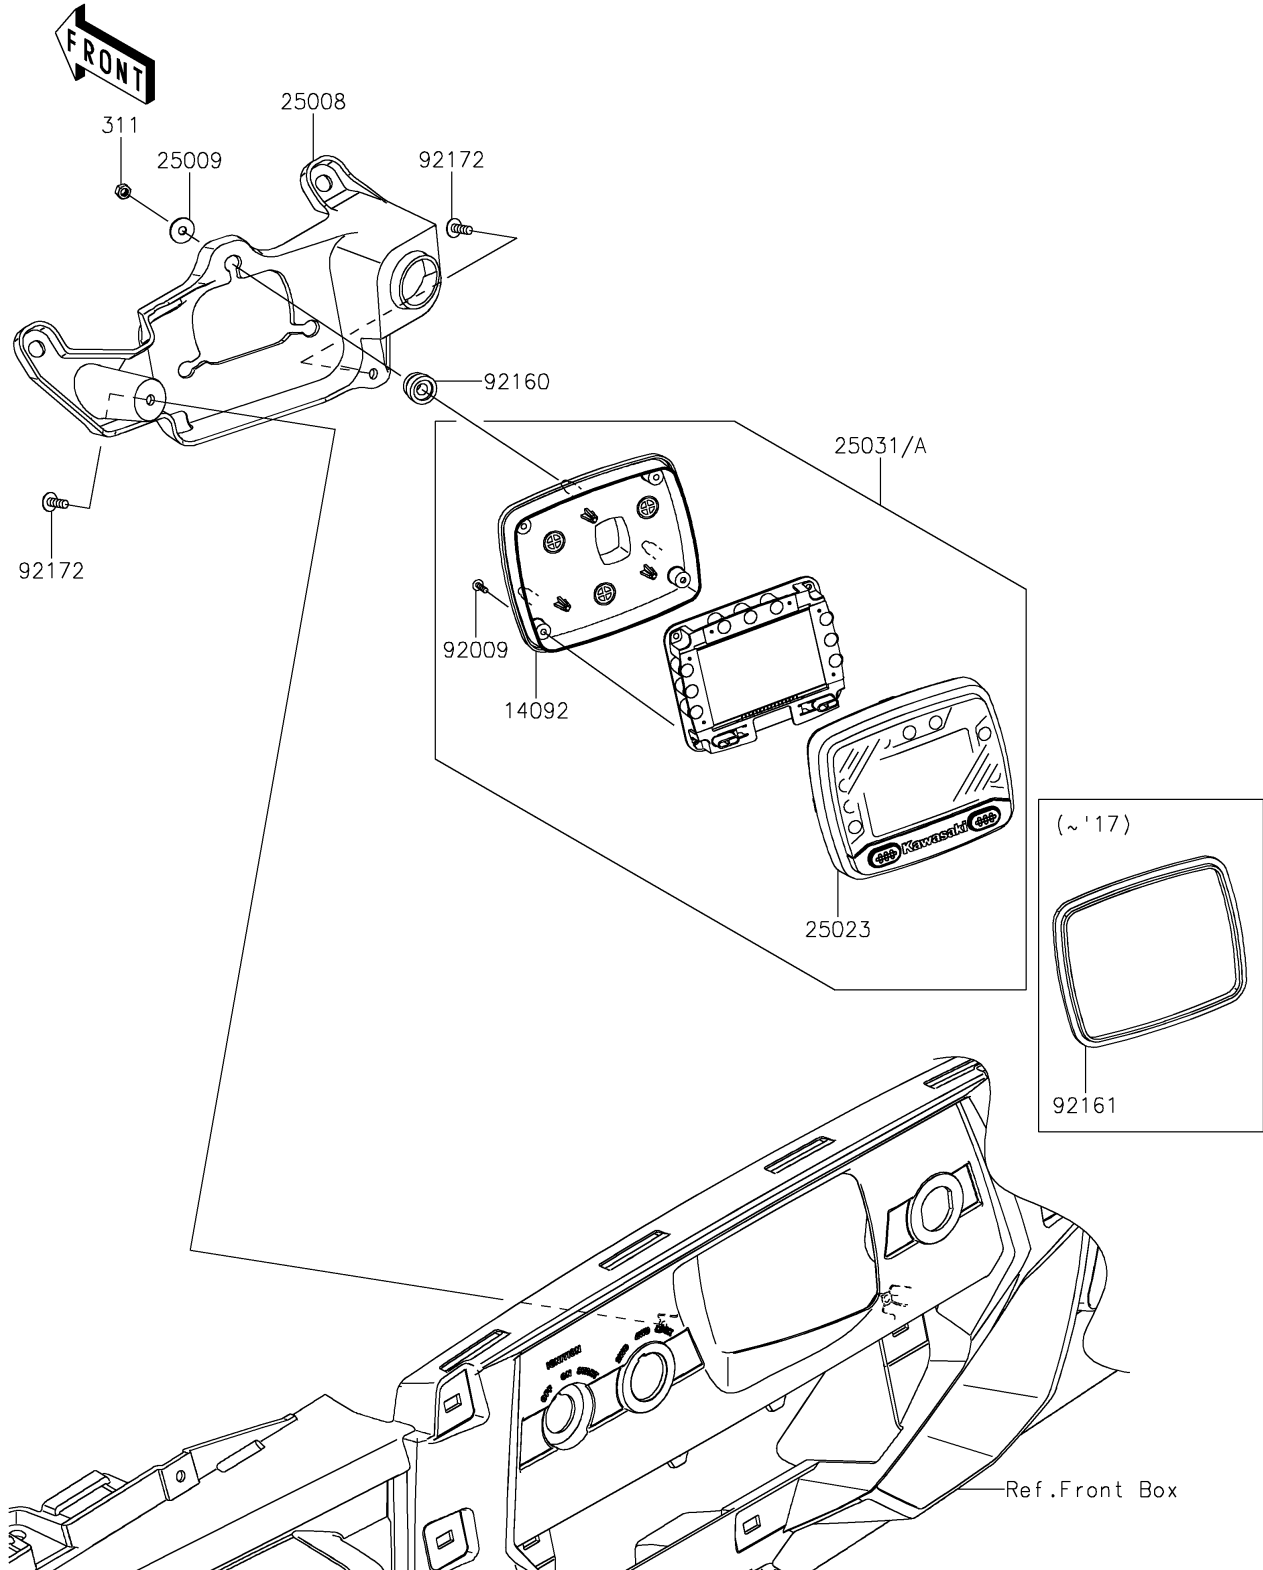

2016 Teryx4™ PARTS DIAGRAM

Meter(s)

F2530

2016 Teryx4™ PARTS LIST

Meter(s)

ITEM NAME	PART NUMBER	QUANTITY
COVER,METER,LWR (Ref # 14092)	14092-0834	1
BRACKET-METER (Ref # 25008)	25008-0043	1
WASHER,5.2X16X1.2 (Ref # 25009)	25009-004	1
COVER-METER CASE,UPP (Ref # 25023)	25023-0075	1
METER-ASSY,LCD (Ref # 25031)	25031-0612	1
NUT-HEX,5MM (Ref # 311)	311AB0500	1
SCREW,TAPPING,3X12 (Ref # 92009)	92009-1255	1
DAMPER (Ref # 92160)	92160-1460	1
DAMPER,METER (Ref # 92161)	92161-0906	1
SCREW,TAPPING,5X14 (Ref # 92172)	92172-0265	1