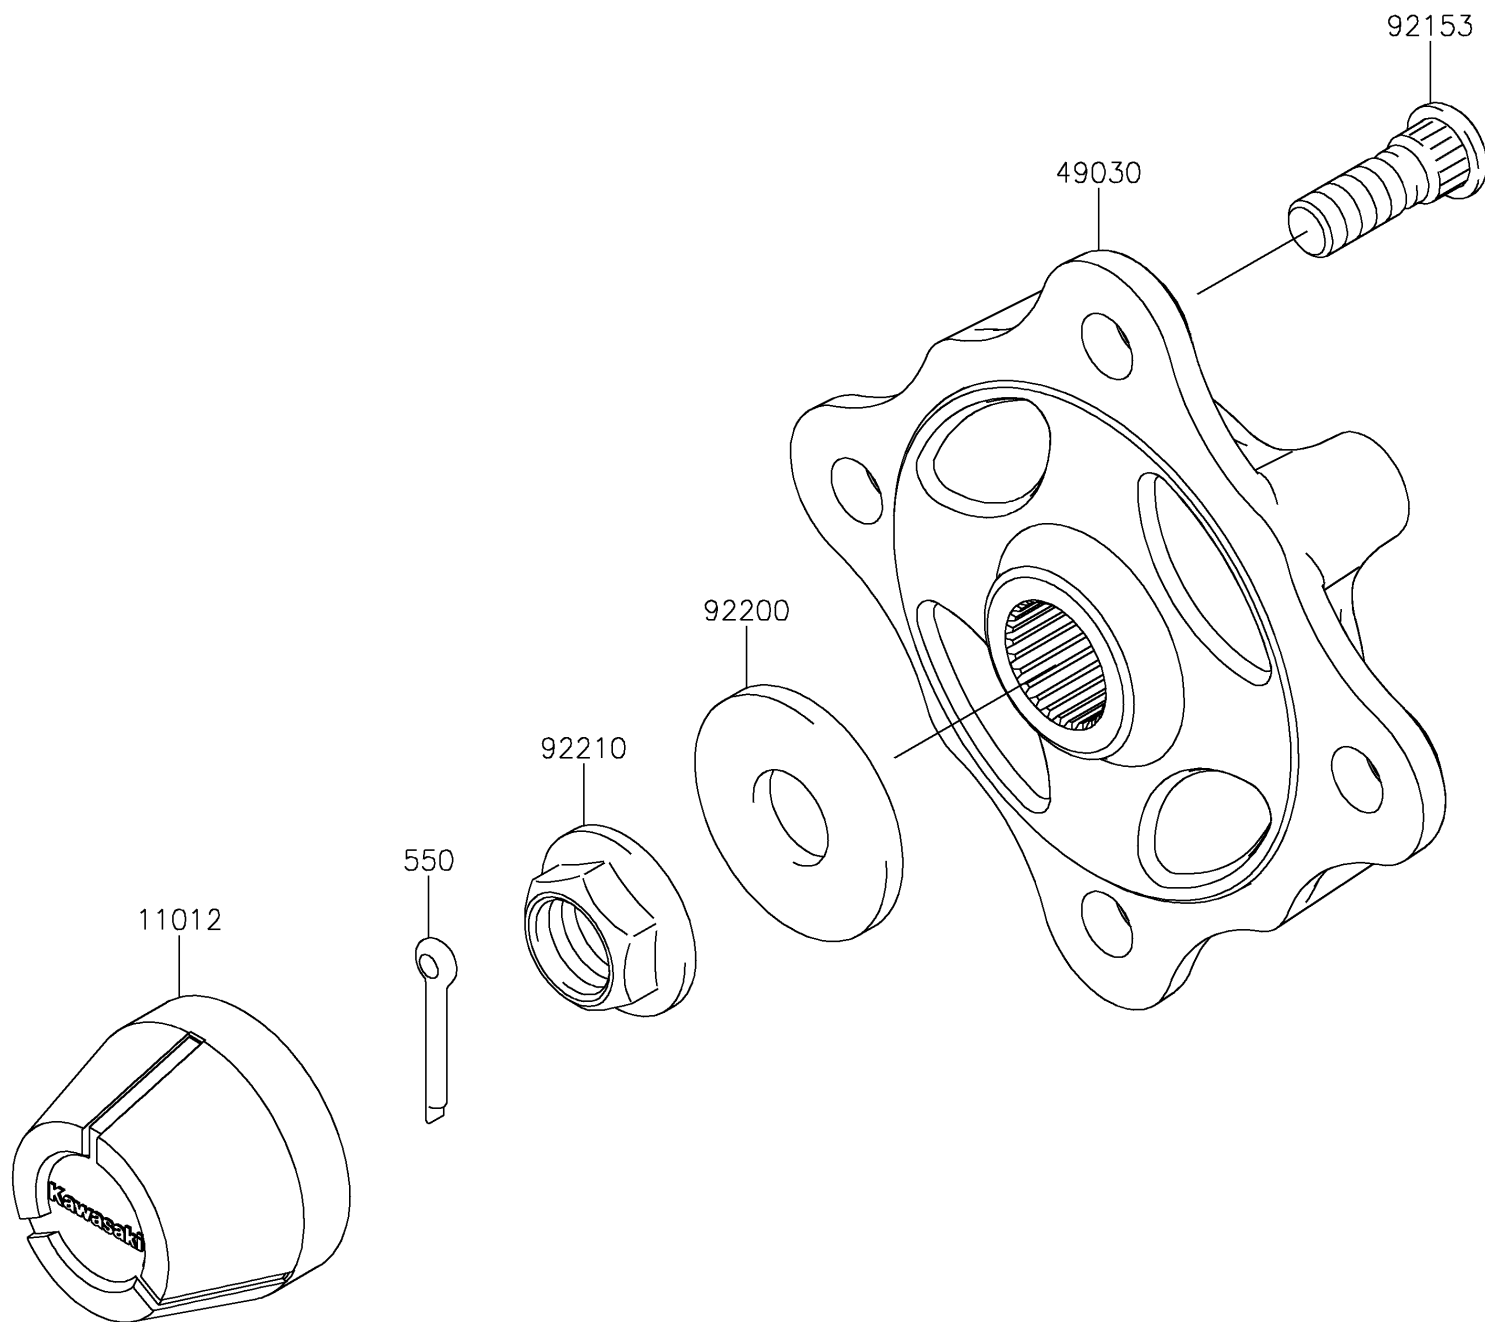

2016 Teryx4™ PARTS DIAGRAM

Front Hubs/Brakes

F2230

2016 Teryx4™ PARTS LIST

Front Hubs/Brakes

ITEM NAME	PART NUMBER	QUANTITY
CAP,WHEEL (Ref # 11012)	11012-1969	1
HUB,FR (Ref # 49030)	49030-0560	1
PIN-COTTER,4.0X30 (Ref # 550)	550AA4030	1
BOLT,12MM (Ref # 92153)	92153-1915	1
WASHER,20.3X52.0X4.5 (Ref # 92200)	92200-1739	1
NUT,FLANGED,20MM (Ref # 92210)	92210-2093	1