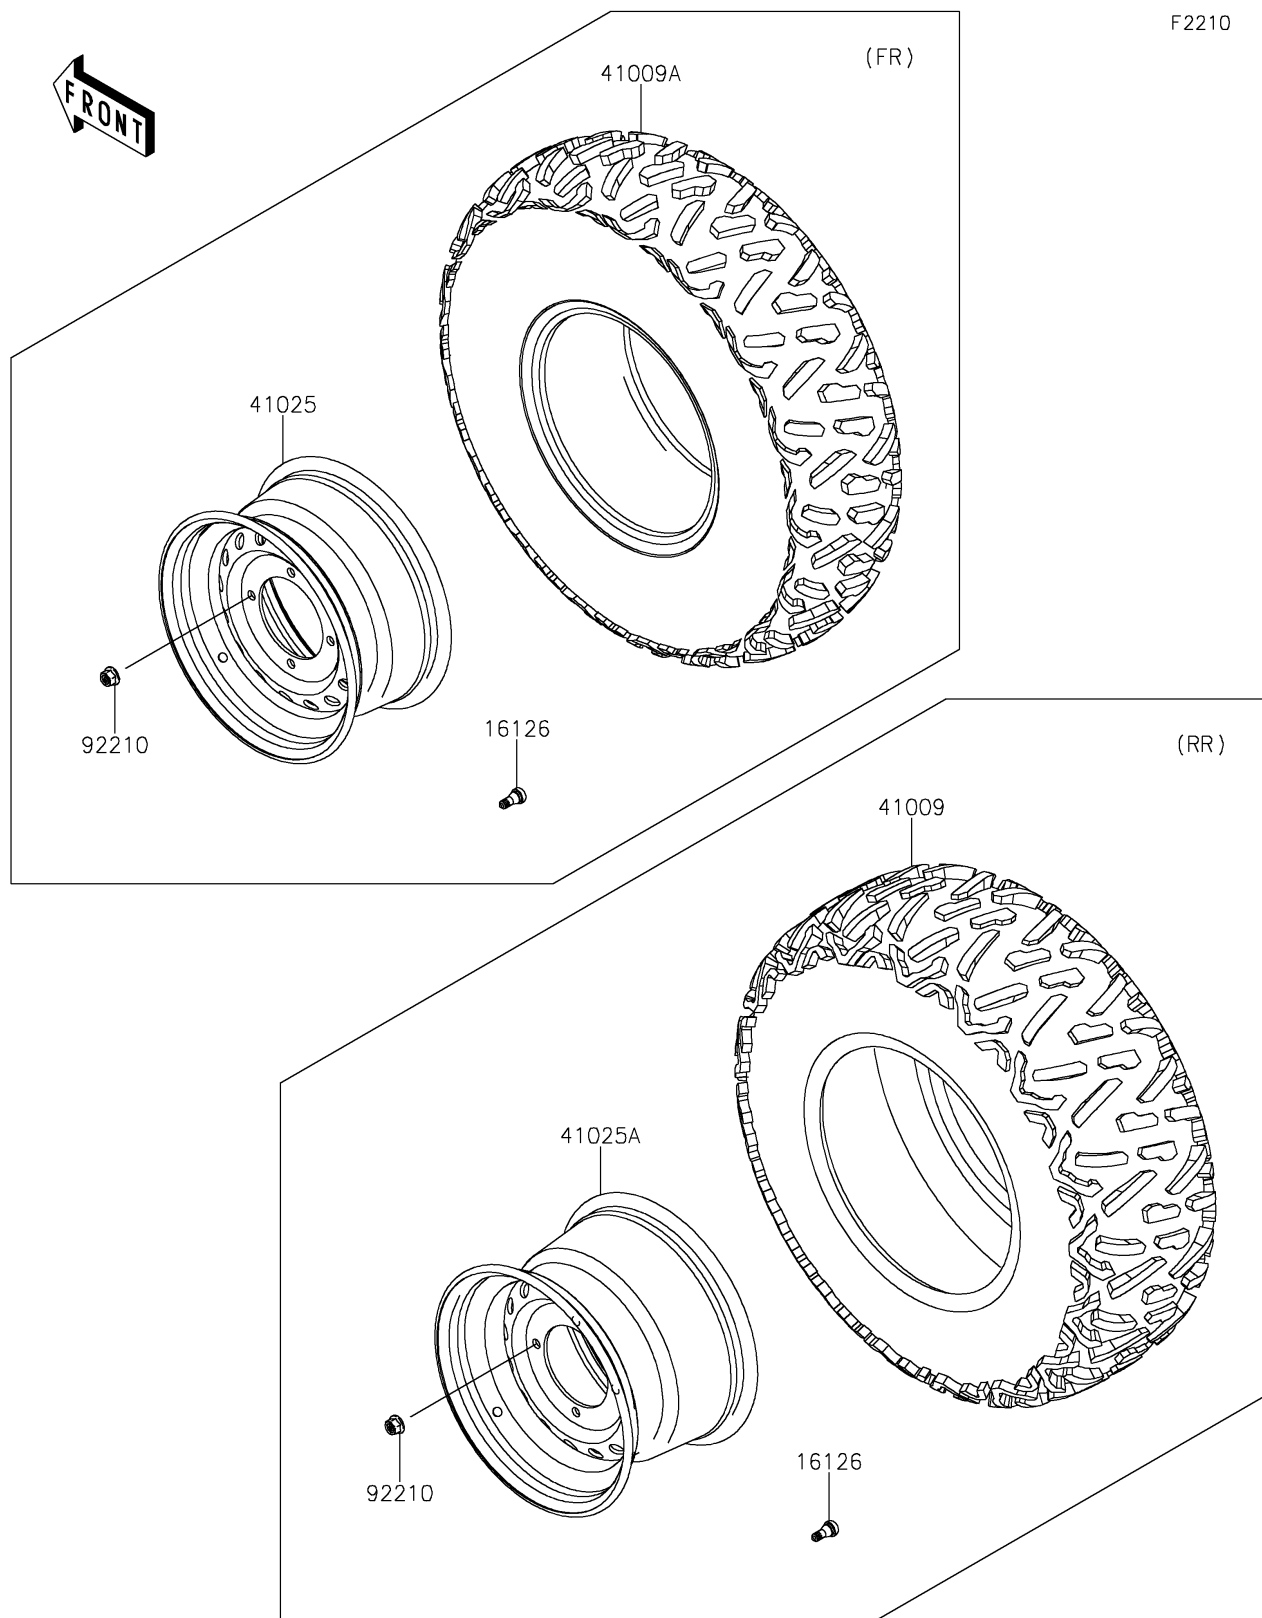

2016 Teryx4™ PARTS DIAGRAM

Wheels/Tires

F2210

2016 Teryx4™ PARTS LIST

Wheels/Tires

ITEM NAME	PART NUMBER	QUANTITY
VALVE (Ref # 16126)	16126-4001	1
TIRE,RR,26X11.00-12,MU10 (Ref # 41009)	41009-0506	1
TIRE,FR,26X9.00R12 6PLY,BIGHORN2 (Ref # 41009A)	41009-0511	1
RIM,FR,12X6.0AT,F.S.BLACK (Ref # 41025)	41025-0310-397	1
RIM,RR,12X8.0AT,F.S.BLACK (Ref # 41025A)	41025-0311-397	1
NUT,12MM (Ref # 92210)	92210-0603	1