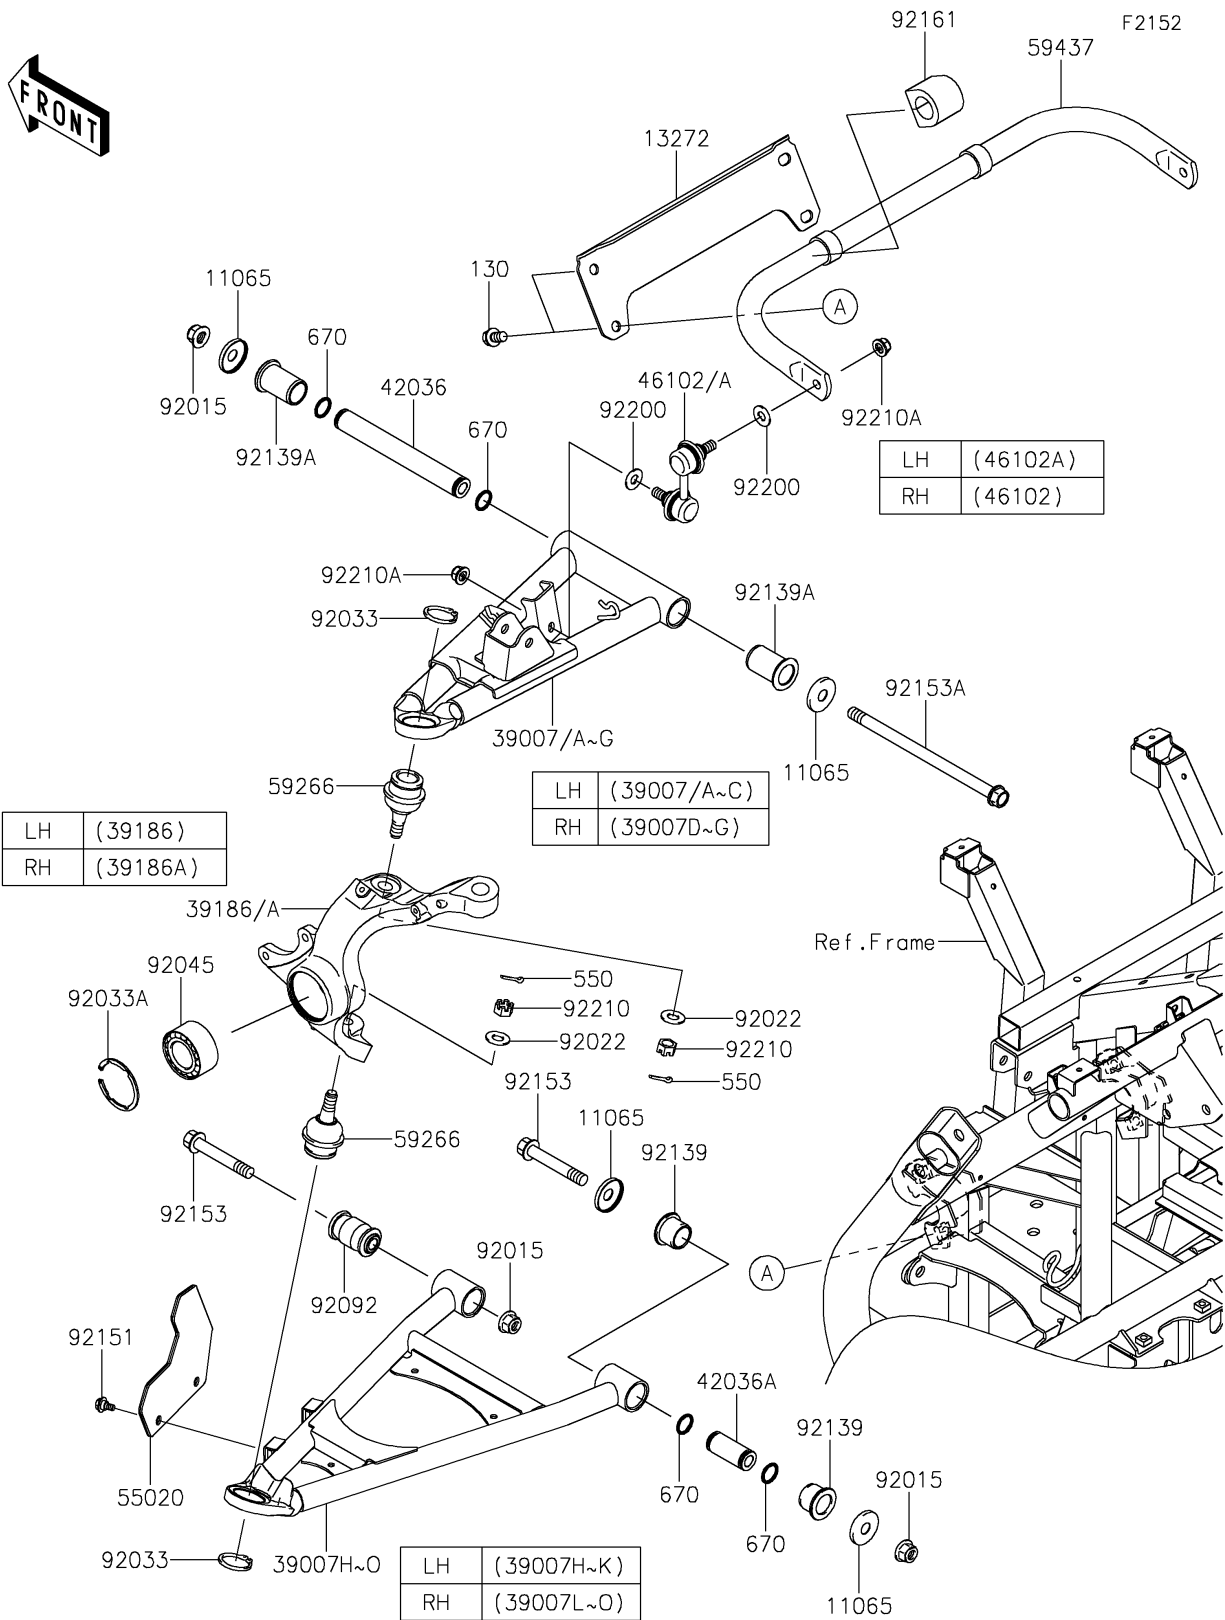

2016 Teryx4™ PARTS DIAGRAM

Front Suspension

2016 Teryx4™ PARTS LIST

Front Suspension

ITEM NAME	PART NUMBER	QUANTITY
CAP (Ref # 11065)	11065-0253	1
PLATE (Ref # 13272)	13272-1650	1
ARM-SUSP,FR,UPP,LH,C.L.GREEN (Ref # 39007A)	39007-0367-42Q	1
ARM-SUSP,FR,UPP,RH,C.L.GREEN (Ref # 39007E)	39007-0368-42Q	1
ARM-SUSP,FR,LWR,LH,C.L.GREEN (Ref # 39007I)	39007-0389-42Q	1
ARM-SUSP,FR,LWR,RH,C.L.GREEN (Ref # 39007M)	39007-0390-42Q	1
KNUCKLE,FR,LH (Ref # 39186)	39186-0311	1
KNUCKLE,FR,RH (Ref # 39186A)	39186-0312	1
SLEEVE (Ref # 42036)	42036-0061	1
SLEEVE (Ref # 42036A)	42036-0062	1
ROD,STABILIZER,RH (Ref # 46102)	46102-0100	1
ROD,STABILIZER,LH (Ref # 46102A)	46102-0101	1
GUARD,FRONT ARM (Ref # 55020)	55020-0839	1
JOINT-BALL (Ref # 59266)	59266-0711	1
STABILIZER,FR (Ref # 59437)	59437-0010	1
NUT,LOCK,FLANGED,12MM (Ref # 92015)	92015-1433	1
WASHER (Ref # 92022)	92022-1831	1
RING-SNAP,C-TYPE,32MM (Ref # 92033)	92033-1262	1
RING-SNAP,55MM (Ref # 92033A)	92033-1274	1
BEARING-BALL,30X55X32 (Ref # 92045)	92045-0800	1
BUSHING-RUBBER (Ref # 92092)	92092-0555	1
BUSHING (Ref # 92139)	92139-0231	1
BUSHING,22.4X28.2X46 (Ref # 92139A)	92139-0806	1
BOLT,FLANGED,6X13 (Ref # 92151)	92151-1703	1
BOLT,FLANGED,12X76.5 (Ref # 92153)	92153-1733	1
BOLT,FLANGED,12X213 (Ref # 92153A)	92153-1958	1
DAMPER (Ref # 92161)	92161-1508	1
WASHER,10.3X23X1.6 (Ref # 92200)	92200-2009	1
BOLT-FLANGED,10X16 (Ref # 130)	130CA1016	1

2016 Teryx4™ PARTS LIST

Front Suspension

ITEM NAME	PART NUMBER	QUANTITY
PIN-COTTER,3.0X25 (Ref # 550)	550AA3025	1
O RING,18MM (Ref # 670)	670B2018	1
NUT,CASTLE,12MM (Ref # 92210)	92210-0395	1
NUT,LOCK,FLANGED,10MM (Ref # 92210A)	92210-1080	1