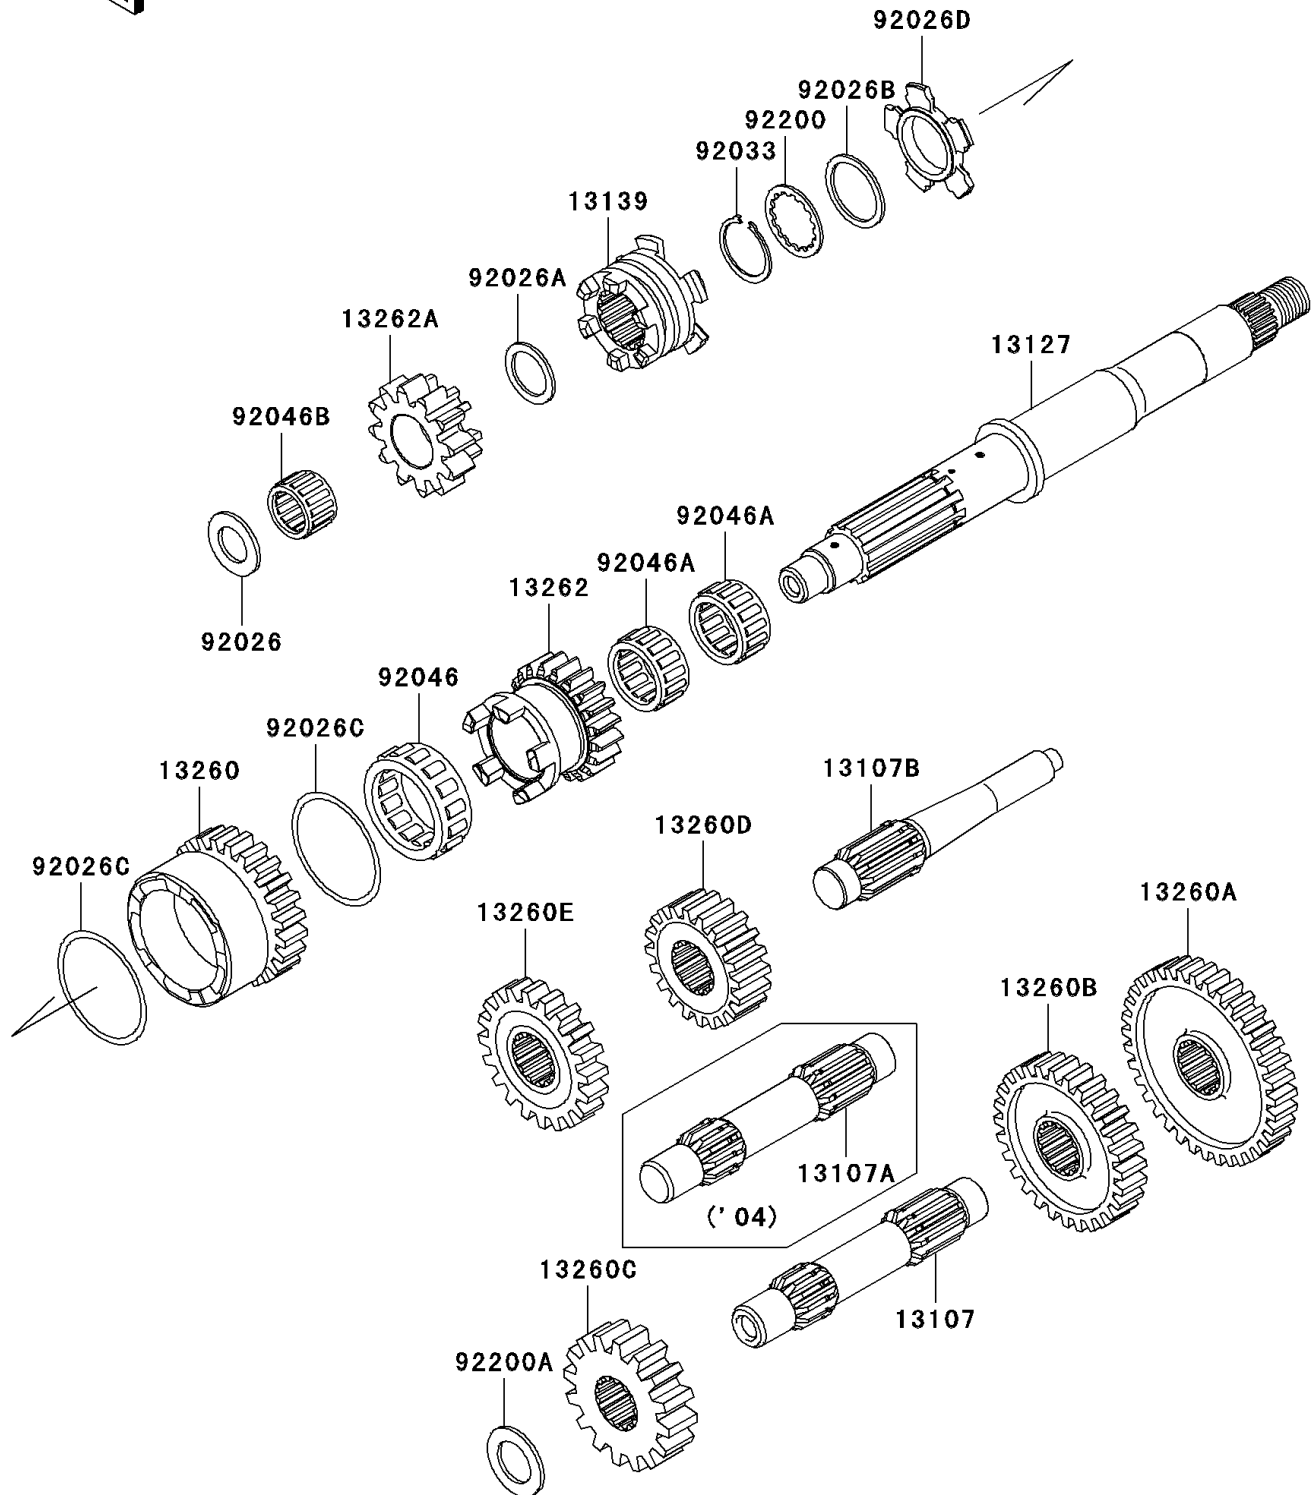

2004 Prairie® 700 4x4 Hardwoods® Green HD™ PARTS DIAGRAM

Transmission

E1361

2004 Prairie® 700 4x4 Hardwoods® Green HD™ PARTS LIST

Transmission

ITEM NAME	PART NUMBER	QUANTITY
SHAFT,COUNTER (Ref # 13107A)	13107-1436	1
SHAFT,REVERSE,IDLE (Ref # 13107B)	13107-1437	1
SHAFT-TRANSMISSION INPUT (Ref # 13127)	13127-1282	1
SHIFTER (Ref # 13139)	13139-0003	1
GEAR,INPUT HIGH,26T (Ref # 13260)	13260-1867	1
GEAR,DRIVEN LOW,36T (Ref # 13260A)	13260-1869	1
GEAR,DRIVEN HIGH,30T (Ref # 13260B)	13260-1870	1
GEAR,OUTPUT DRIVE,18T (Ref # 13260C)	13260-1871	1
GEAR,OUTPUT REVERSE,16T (Ref # 13260D)	13260-1872	1
GEAR,DRIVEN REVERSE,16T (Ref # 13260E)	13260-1873	1
GEAR,INPUT LOW,20T (Ref # 13262)	13262-0234	1
GEAR,INPUT REVERSE,12T (Ref # 13262A)	13262-0235	1
SPACER,17.3X30X2.0 (Ref # 92026)	92026-1415	1
SPACER,21.2X29X1.6 (Ref # 92026A)	92026-1568	1
SPACER,28.2X34.5X1.6 (Ref # 92026B)	92026-1587	1
SPACER,48.2X54.3X1.0 (Ref # 92026C)	92026-1599	1
SPACER,HI&LOW (Ref # 92026D)	92026-1600	1
RING-SNAP,25.9X30.6X1.2 (Ref # 92033)	92033-1037	1
BEARING-NEEDLE,HIGH GEAR (Ref # 92046)	92046-1276	1
BEARING-NEEDLE,FWF-283317 (Ref # 92046A)	92046-1278	1
BEARING-NEEDLE,REVERSE GEAR (Ref # 92046B)	92046-1279	1
WASHER,28.5X34.0X1.5 (Ref # 92200)	92200-1240	1
WASHER,20.3X33X2.0 (Ref # 92200A)	92200-1351	1