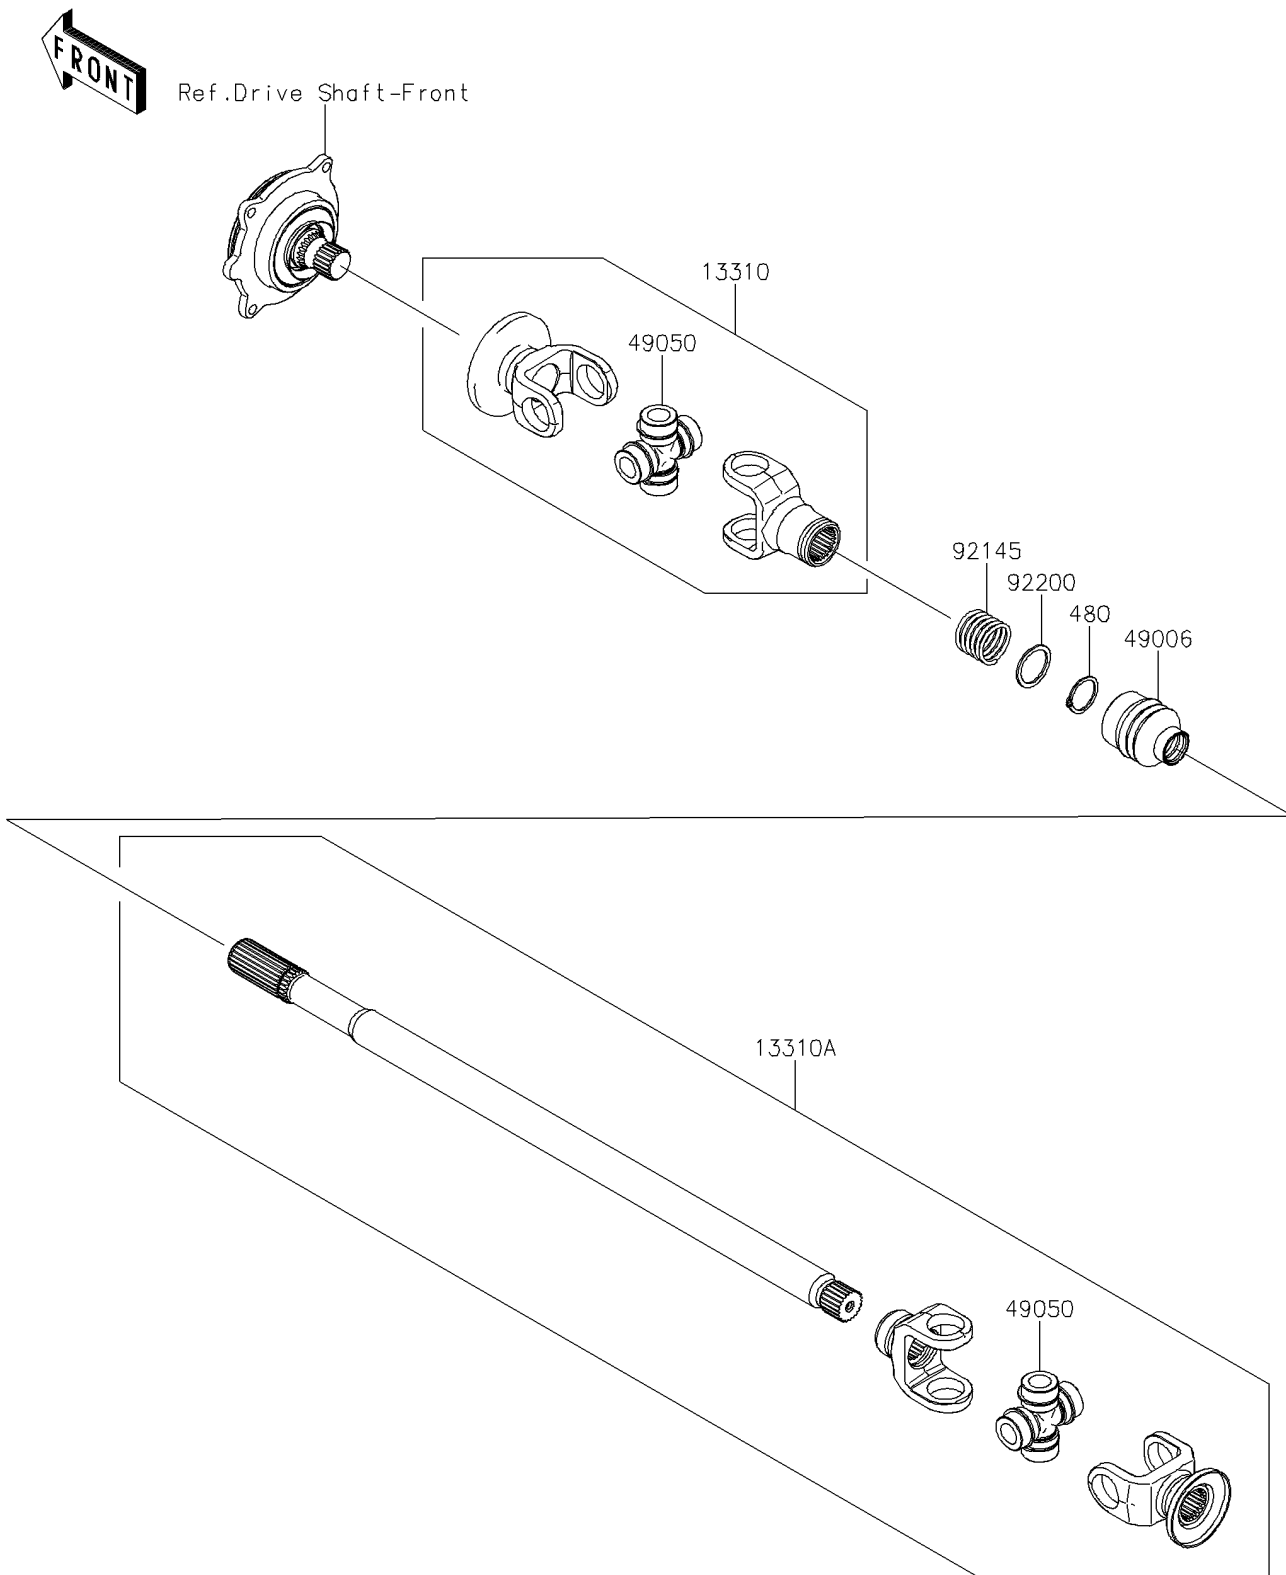

2016 Teryx4™ PARTS DIAGRAM

Drive Shaft-Propeller

E3135

2016 Teryx4™ PARTS LIST

Drive Shaft-Propeller

ITEM NAME	PART NUMBER	QUANTITY
SHAFT-ASSY,FRONT GEAR SIDE (Ref # 13310)	13310-0031	1
SHAFT-ASSY,FRONT ENG SIDE (Ref # 13310A)	13310-0032	1
CIRCLIP-TYPE-C,24MM (Ref # 480)	480J2400	1
BOOT,GEAR ASSY SIDE (Ref # 49006)	49006-0108	1
SPIDER (Ref # 49050)	49050-0034	1
SPRING (Ref # 92145)	92145-0823	1
WASHER,25X31X1.5 (Ref # 92200)	92200-0600	1