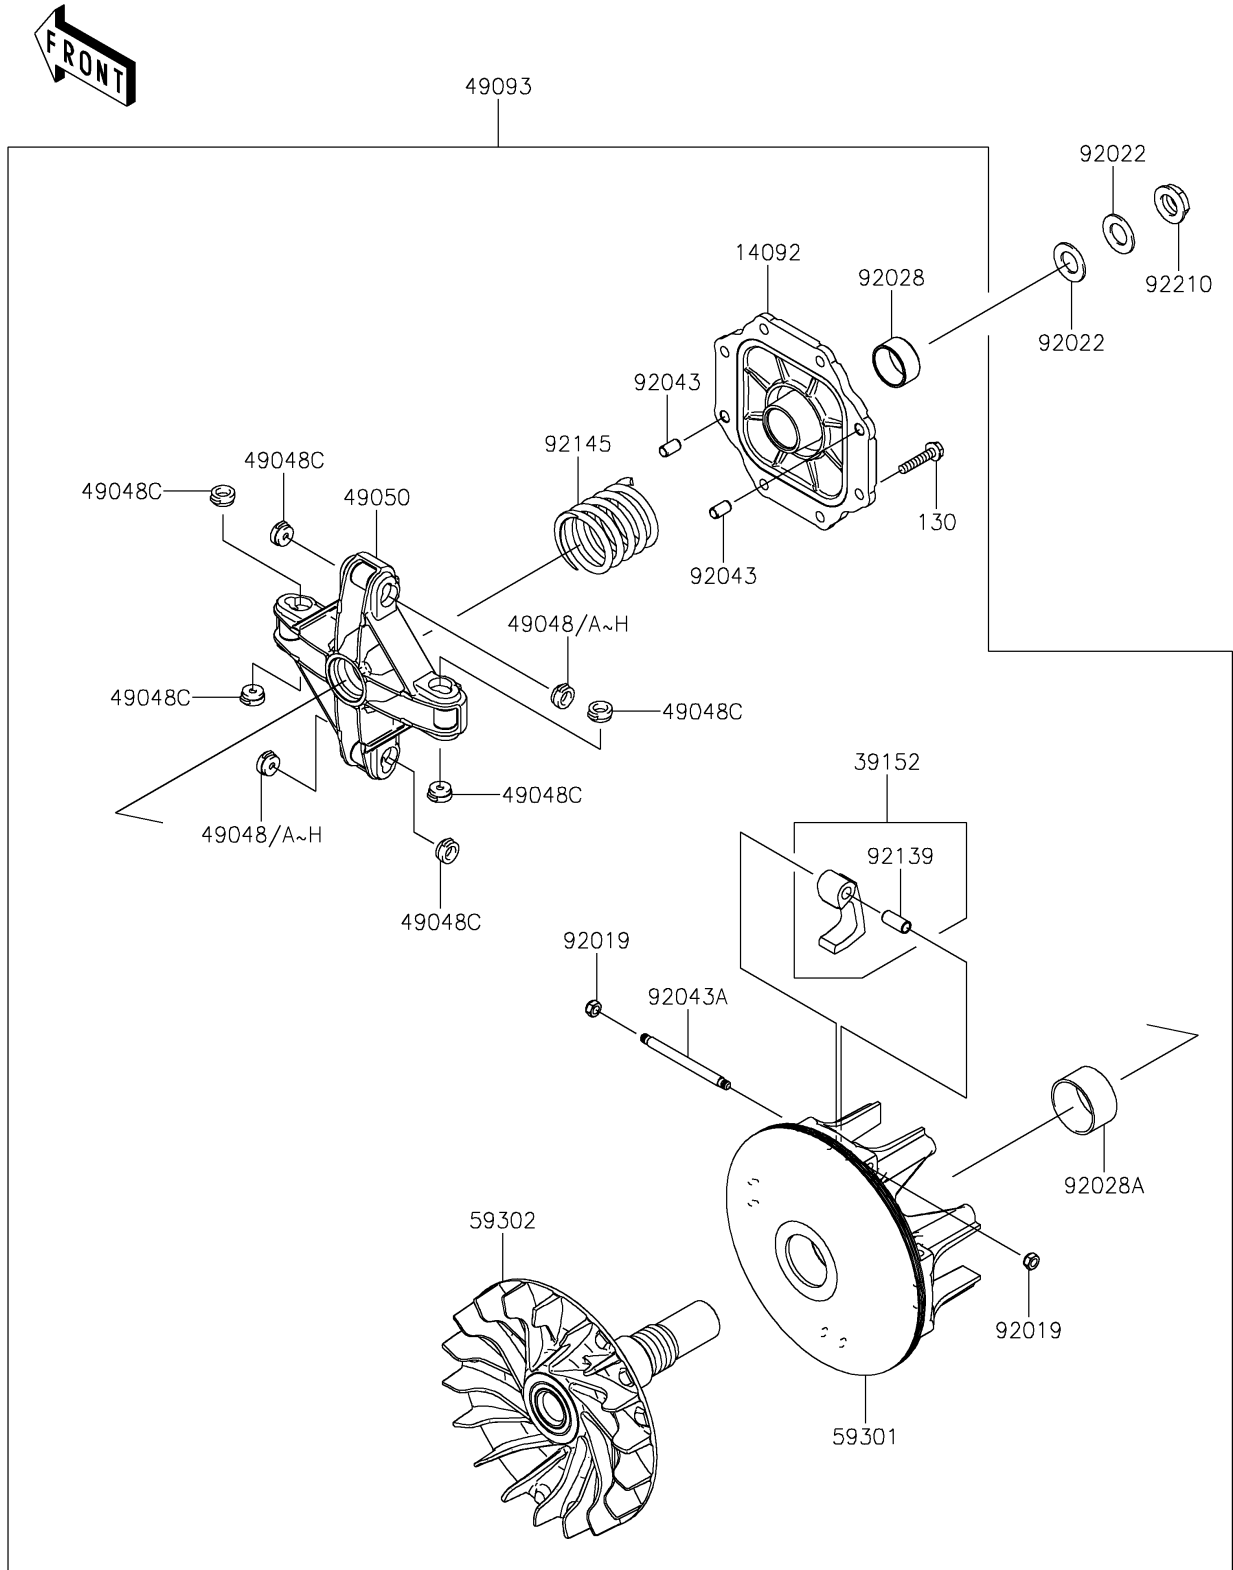

2016 Teryx4™ PARTS DIAGRAM

Drive Converter

E1391

2016 Teryx4™ PARTS LIST

Drive Converter

ITEM NAME	PART NUMBER	QUANTITY
BOLT-FLANGED,6X30 (Ref # 130)	130CA0630	1
COVER (Ref # 14092)	14092-1107	1
WEIGHT-RAMP (Ref # 39152)	39152-0042	1
SHOE,T=7.2 (Ref # 49048)	49048-1087	1
SHOE,T=7.3 (Ref # 49048A)	49048-1088	1
SHOE,T=7.4 (Ref # 49048B)	49048-1089	1
SHOE,T=7.5 (Ref # 49048C)	49048-1090	1
SHOE,T=7.6 (Ref # 49048D)	49048-1091	1
SHOE,T=7.7 (Ref # 49048E)	49048-1092	1
SHOE,T=7.8 (Ref # 49048F)	49048-1093	1
SHOE,T=7.9 (Ref # 49048G)	49048-1094	1
SHOE,T=8.0 (Ref # 49048H)	49048-1095	1
SPIDER (Ref # 49050)	49050-0039	1
CONVERTER-ASSY-DRIVE (Ref # 49093)	49093-0049	1
SHEAVE-MOVABLE (Ref # 59301)	59301-0029	1
SHEAVE-COMP (Ref # 59302)	59302-0087	1
NUT,LOCK,6MM (Ref # 92019)	92019-008	1
WASHER,16.3X29X1.75 (Ref # 92022)	92022-1356	1
BUSHING,KICK LEVER,OUTSIDE (Ref # 92028)	92028-1900	1
BUSHING (Ref # 92028A)	92028-1975	1
PIN,6.2X8X14 (Ref # 92043)	92043-1263	1
PIN (Ref # 92043A)	92043-1688	1
BUSHING (Ref # 92139)	92139-0852	1
SPRING (Ref # 92145)	92145-0958	1
NUT,LEFT HANDED,16MM (Ref # 92210)	92210-0350	1