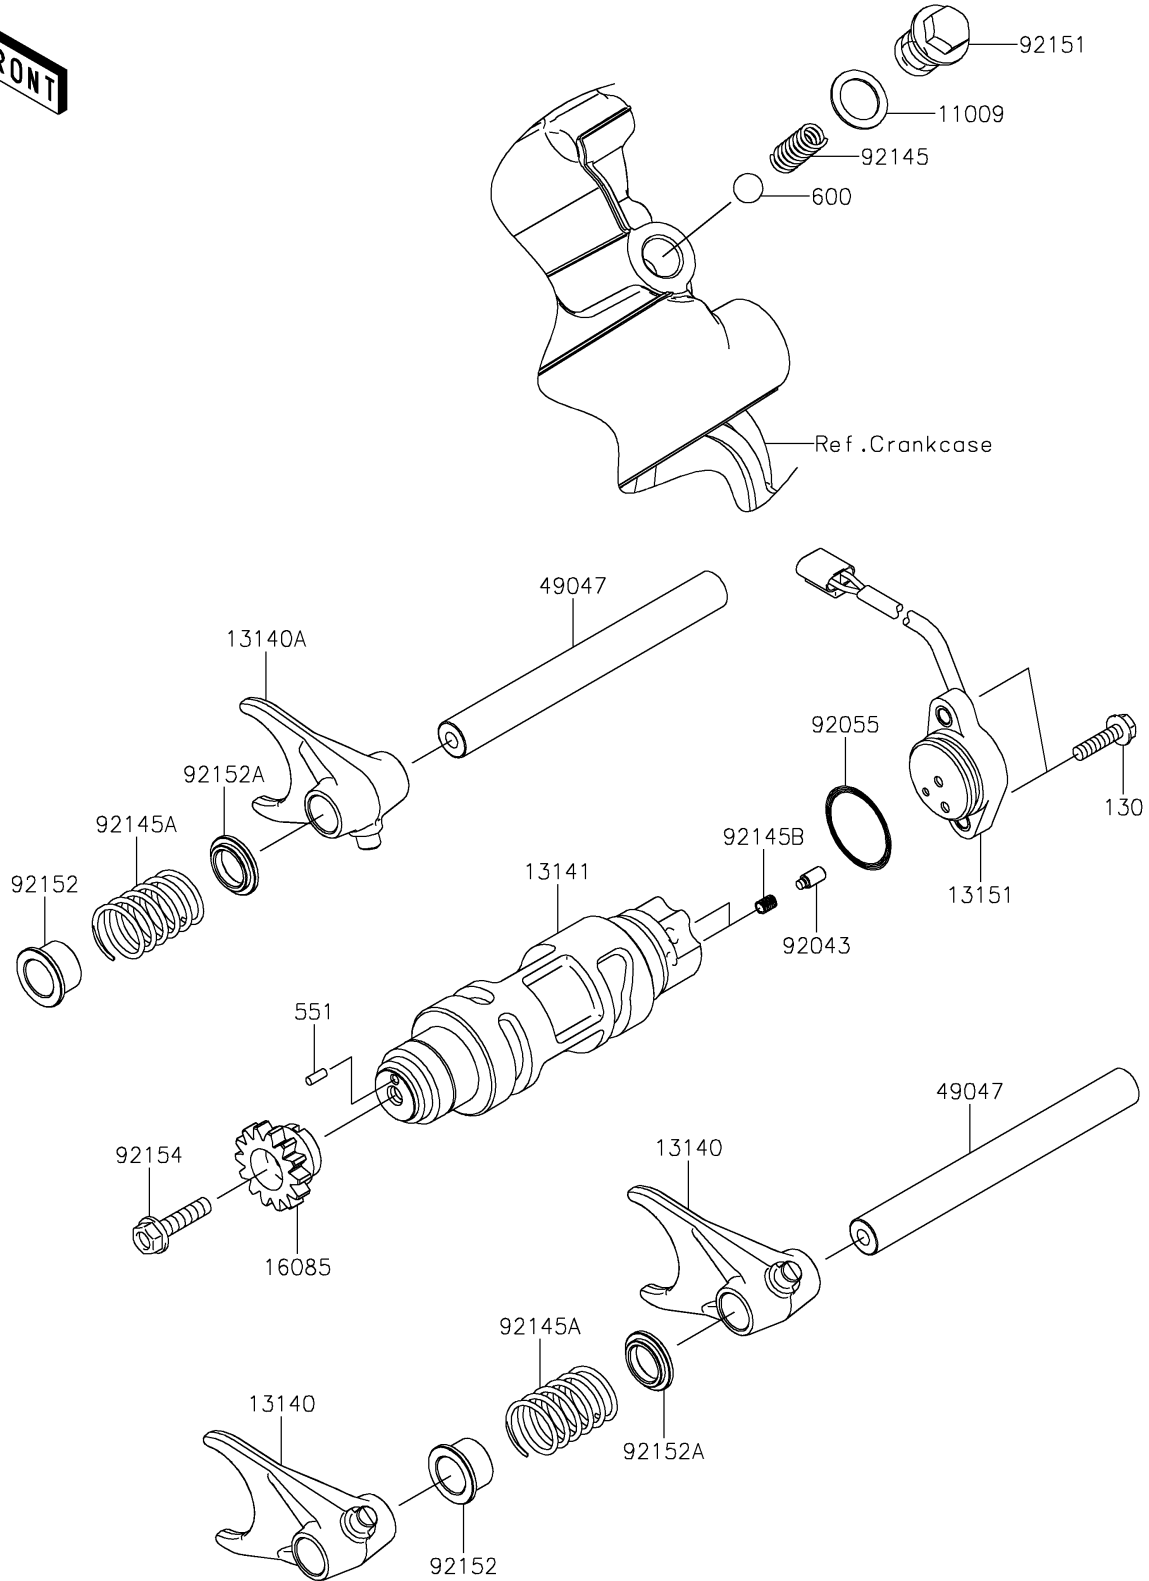

2016 Teryx4™ PARTS DIAGRAM

Gear Change Drum/Shift Fork(s)

E1362

2016 Teryx4™ PARTS LIST

Gear Change Drum/Shift Fork(s)

ITEM NAME	PART NUMBER	QUANTITY
GASKET,15.5X22X1 (Ref # 11009)	11009-1008	1
BOLT-FLANGED,5X20 (Ref # 130)	130BA0520	1
FORK-SHIFT,COUNTER (Ref # 13140)	13140-0622	1
FORK-SHIFT,INPUT (Ref # 13140A)	13140-0623	1
DRUM-CHANGE (Ref # 13141)	13141-0576	1
SWITCH-COMP,GEAR POSITION (Ref # 13151)	13151-0561	1
GEAR,14T (Ref # 16085)	16085-0589	1
ROD-SHIFT (Ref # 49047)	49047-0619	1
PIN-DOWEL,3X8 (Ref # 551)	551A0308	1
BALL-STEEL,13/32 (Ref # 600)	600A1300	1
PIN (Ref # 92043)	92043-1654	1
RING-O,27.7X2.4 (Ref # 92055)	92055-091	1
SPRING (Ref # 92145)	92145-0828	1
SPRING (Ref # 92145A)	92145-0898	1
SPRING (Ref # 92145B)	92145-1414	1
BOLT (Ref # 92151)	92151-1451	1
COLLAR,14X18X12.5 (Ref # 92152)	92152-2156	1
COLLAR,14X18X4 (Ref # 92152A)	92152-2157	1
BOLT,FLANGED,6X25 (Ref # 92154)	92154-0707	1