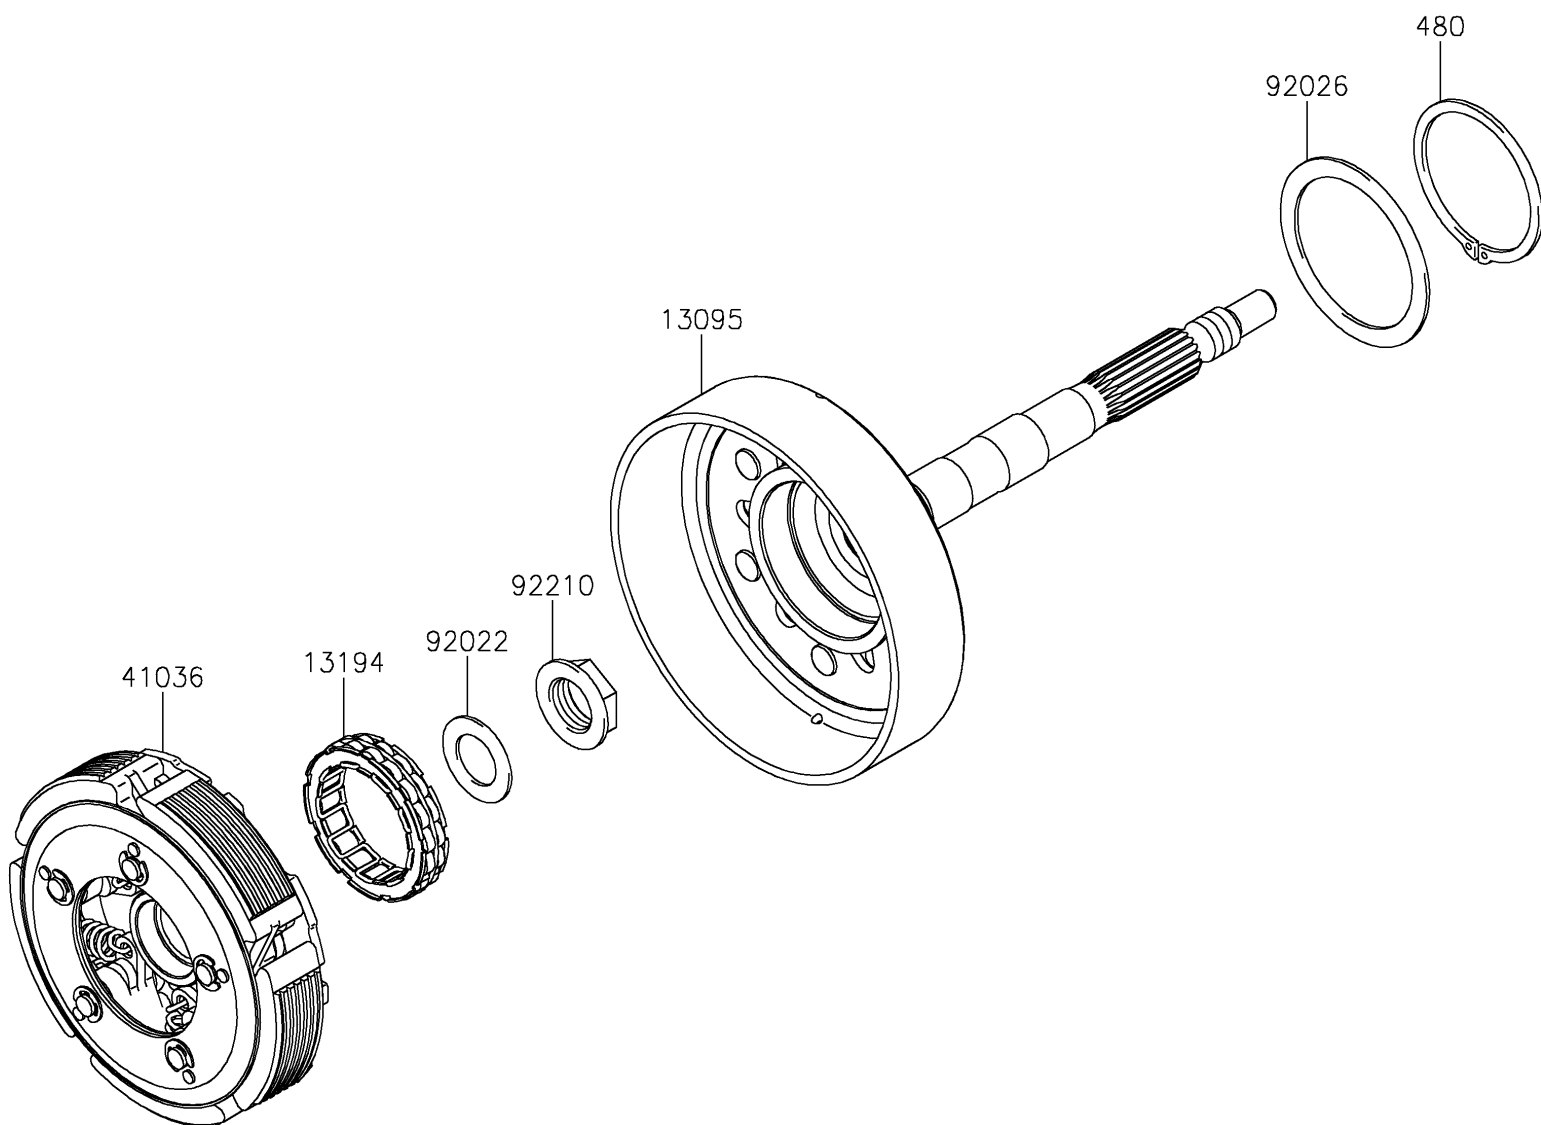

2016 Teryx4™ PARTS DIAGRAM

Clutch

E1350

2016 Teryx4™ PARTS LIST

Clutch

ITEM NAME	PART NUMBER	QUANTITY
HOUSING-COMP-CLUTCH (Ref # 13095)	13095-0554	1
CLUTCH-ONEWAY (Ref # 13194)	13194-0555	1
HUB-ASSY (Ref # 41036)	41036-0639	1
CIRCLIP-TYPE-C,60MM (Ref # 480)	480J6000	1
WASHER,20.5X34X1.4 (Ref # 92022)	92022-168	1
SPACER (Ref # 92026)	92026-0710	1
NUT,20MM (Ref # 92210)	92210-0711	1