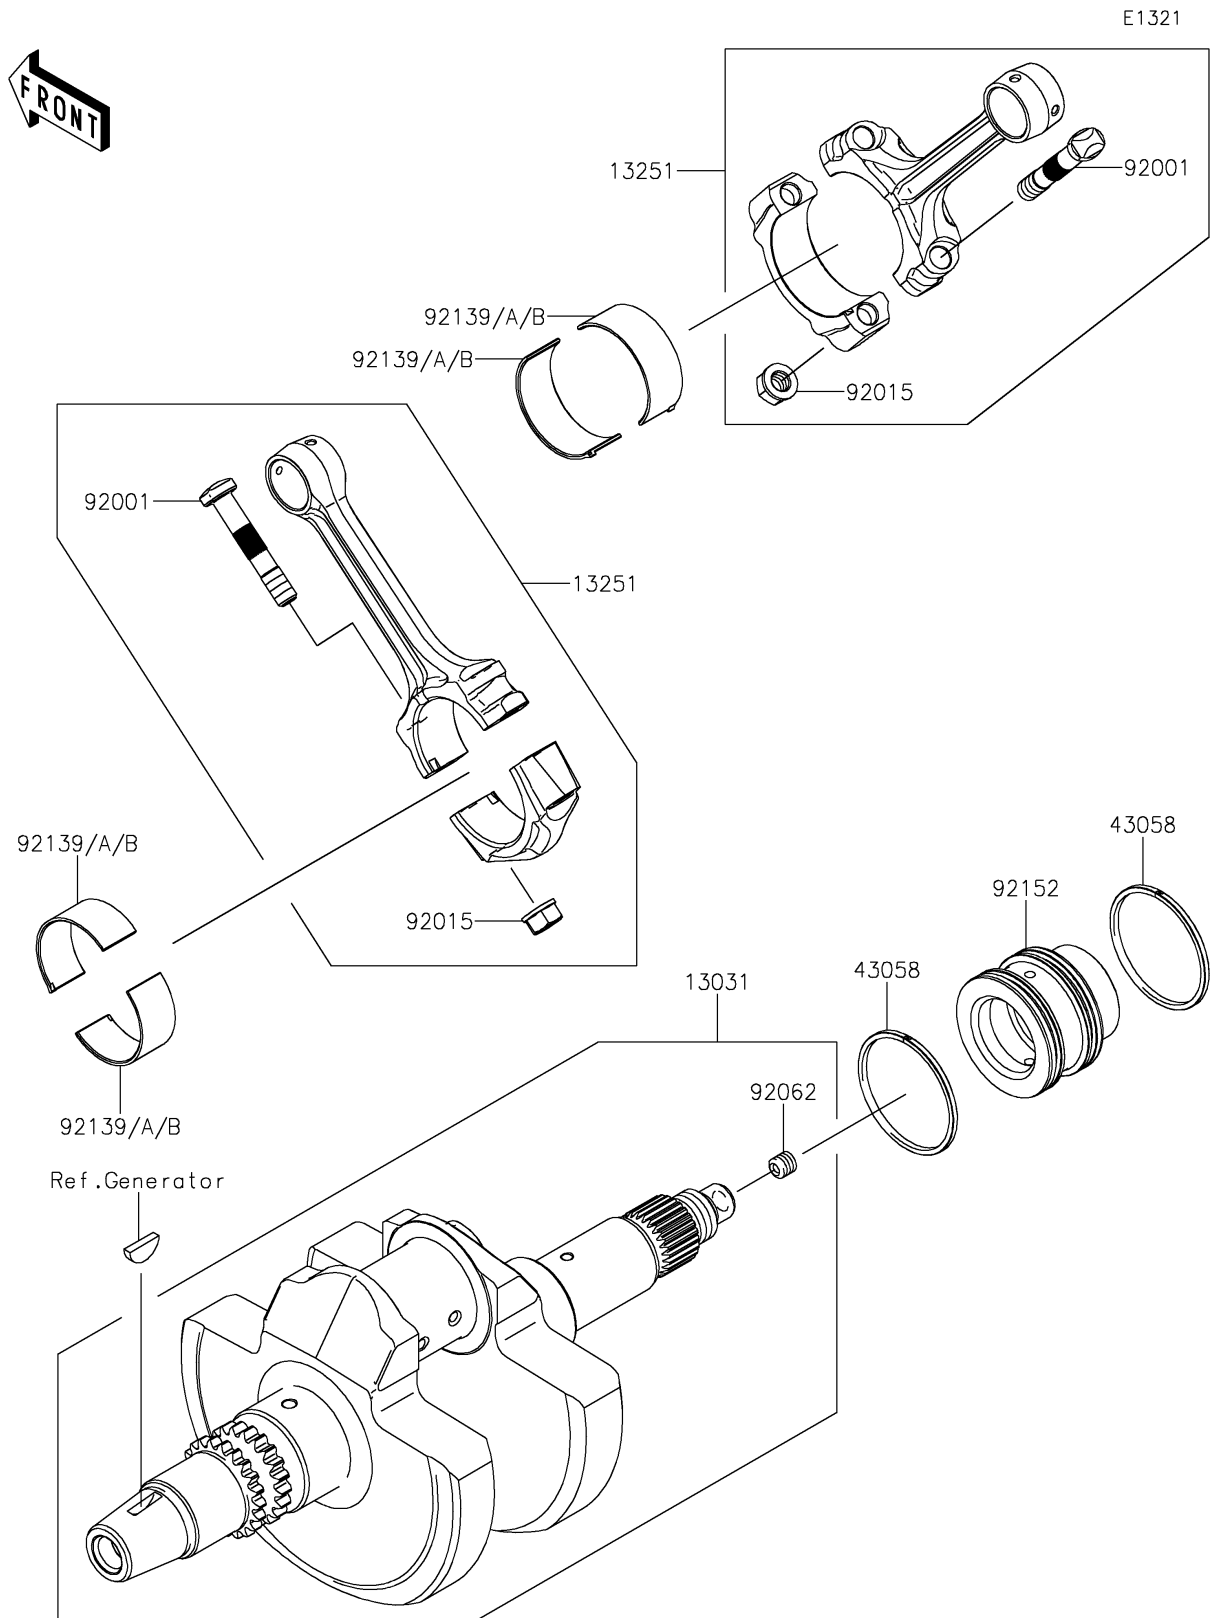

## 2016 Teryx4™ PARTS DIAGRAM

Crankshaft

## 2016 Teryx4™ PARTS LIST

Crankshaft

ITEM NAME	PART NUMBER	QUANTITY
CRANKSHAFT-COMP (Ref # 13031)	13031-0762	1
ROD-ASSY-CONNECTING (Ref # 13251)	13251-0709	1
RING (Ref # 43058)	43058-0702	1
BOLT,CONNECTING ROD (Ref # 92001)	92001-1980	1
NUT,FLANGED,8MM (Ref # 92015)	92015-1311	1
NOZZLE,8X8,SILVER (Ref # 92062)	92062-1082	1
BUSHING,CONNECTING ROD,GREEN (Ref # 92139)	92139-0764	1
BUSHING,CONNECTING ROD,YELLOW (Ref # 92139A)	92139-0765	1
BUSHING,CONNECTING ROD,BROWN (Ref # 92139B)	92139-0766	1
COLLAR,CRANK-CLUTCH (Ref # 92152)	92152-0956	1