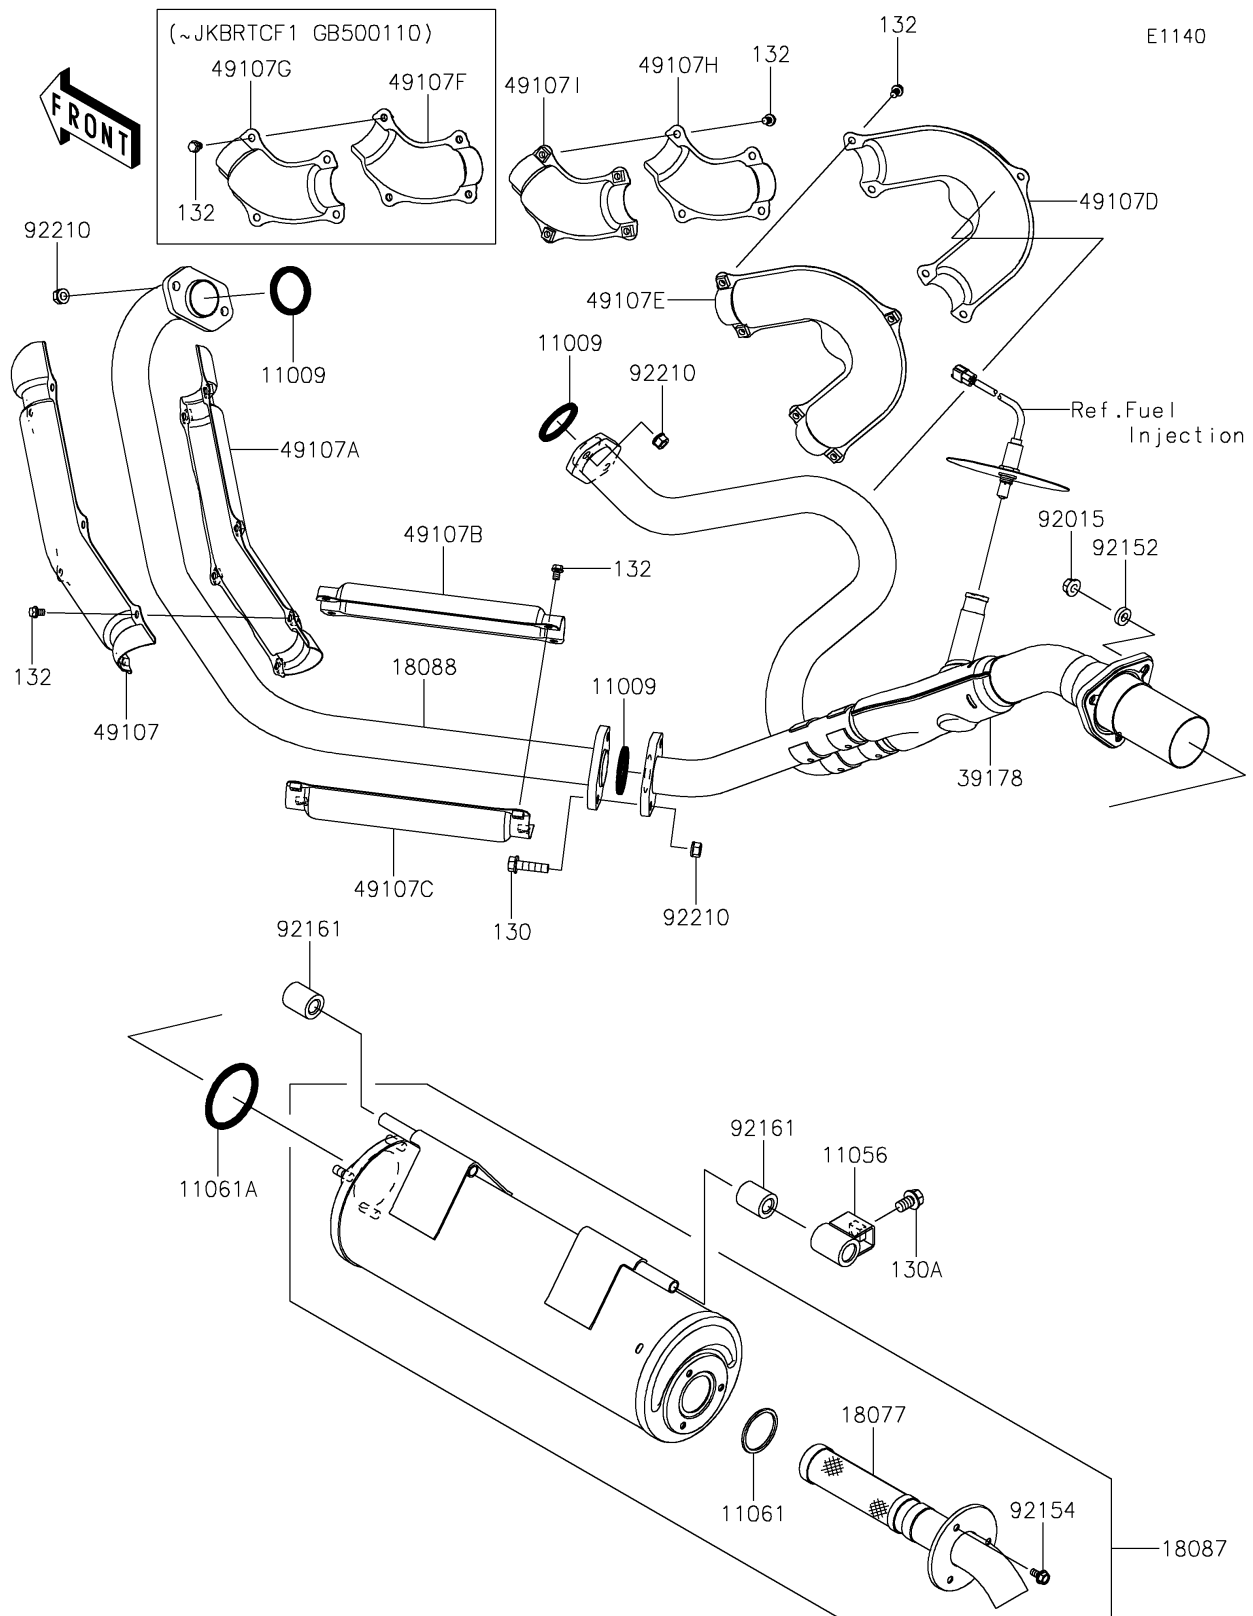

2016 Teryx4™ PARTS DIAGRAM

Muffler(s)

2016 Teryx4™ PARTS LIST

Muffler(s)

ITEM NAME	PART NUMBER	QUANTITY
GASKET,EXHAUST PIPE (Ref # 11009)	11009-1992	1
BRACKET (Ref # 11056)	11056-0727	1
GASKET,38.9X46.4X3.0 (Ref # 11061)	11061-0082	1
GASKET,PIPE-MUFFLER (Ref # 11061A)	11061-0811	1
BOLT-FLANGED,8X30 (Ref # 130)	130BD0830	1
BOLT-FLANGED,10X16 (Ref # 130A)	130CA1016	1
BOLT-FLANGED-SMALL,6X8 (Ref # 132)	132BD0608	1
ARRESTER-SPARK (Ref # 18077)	18077-0036	1
MUFFLER (Ref # 18087)	18087-0326	1
PIPE-EXHAUST (Ref # 18088)	18088-0837	1
MANIFOLD-COMP-EXHAUST (Ref # 39178)	39178-0190	1
COVER-EXHAUST PIPE,FR,LH (Ref # 49107)	49107-0753	1
COVER-EXHAUST PIPE,FR,RH (Ref # 49107A)	49107-0754	1
COVER-EXHAUST PIPE,RR,UPP (Ref # 49107B)	49107-0755	1
COVER-EXHAUST PIPE,RR,LWR (Ref # 49107C)	49107-0756	1
COVER-EXHAUST MANIFOLD,RH (Ref # 49107D)	49107-0757	1
COVER-EXHAUST MANIFOLD,LH (Ref # 49107E)	49107-0758	1
COVER-EXHAUST PIPE,RH (Ref # 49107F)	49107-0790	1
COVER-EXHAUST PIPE,LH (Ref # 49107G)	49107-0791	1
COVER-EXHAUST PIPE,RH (Ref # 49107H)	49107-0797	1
COVER-EXHAUST PIPE,LH (Ref # 49107I)	49107-0798	1
NUT,8MM (Ref # 92015)	92015-1402	1
COLLAR,8.2X17X4.5 (Ref # 92152)	92152-1609	1
BOLT,FLANGED,6X12 (Ref # 92154)	92154-0852	1
DAMPER (Ref # 92161)	92161-0961	1
NUT,8MM (Ref # 92210)	92210-1242	1