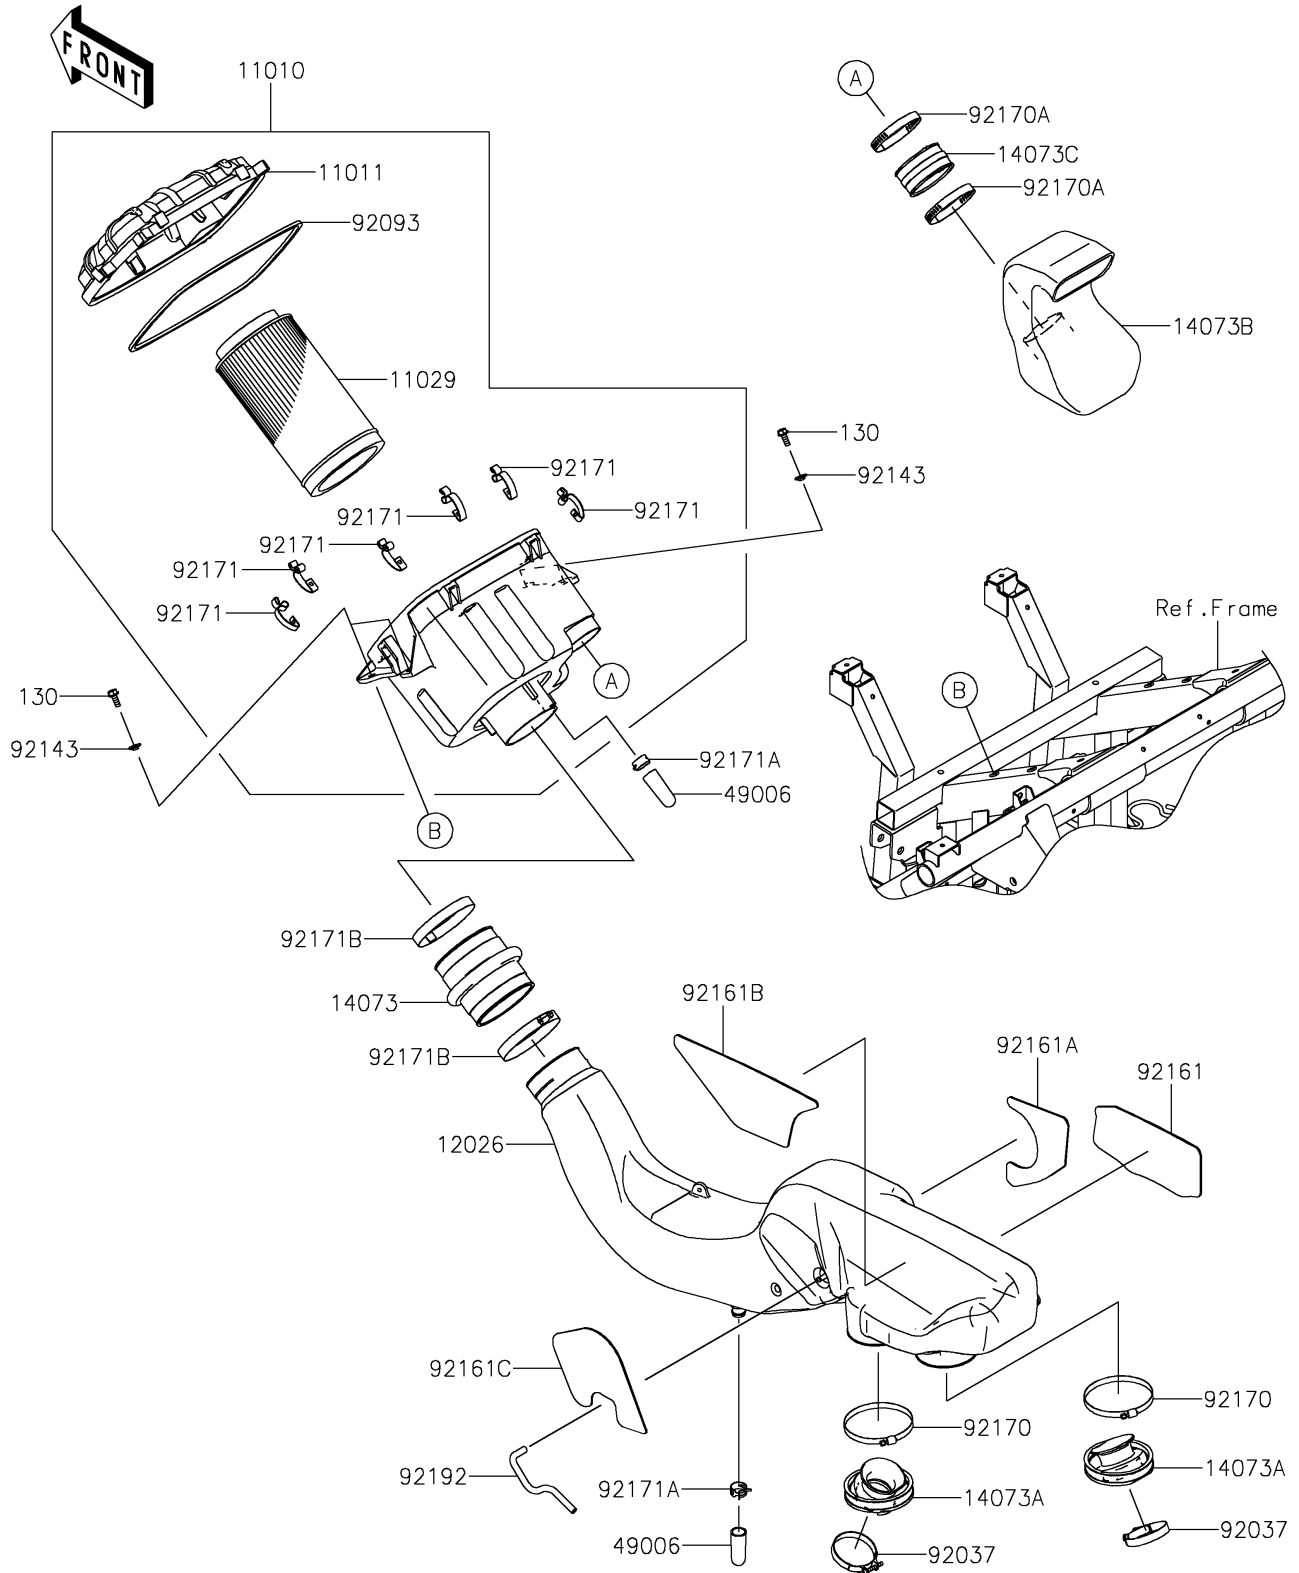

2016 Teryx4™ PARTS DIAGRAM

Air Cleaner

E1130

2016 Teryx4™ PARTS LIST

Air Cleaner

ITEM NAME	PART NUMBER	QUANTITY
FILTER-ASSY-AIR (Ref # 11010)	11010-0777	1
CASE-AIR FILTER (Ref # 11011)	11011-0784	1
ELEMENT-ASSY-AIR FILTER (Ref # 11029)	11029-0025	1
CHAMBER (Ref # 12026)	12026-0016	1
BOLT-FLANGED,6X16 (Ref # 130)	130AA0616	1
DUCT,JOINT,A/C SIDE (Ref # 14073)	14073-0757	1
DUCT,THROTTLE-CHAMBER (Ref # 14073A)	14073-0758	1
DUCT,INTAKE (Ref # 14073B)	14073-0767	1
DUCT,JOINT (Ref # 14073C)	14073-1775	1
BOOT (Ref # 49006)	49006-1351	1
CLAMP (Ref # 92037)	92037-1523	1
SEAL (Ref # 92093)	92093-0585	1
COLLAR (Ref # 92143)	92143-1087	1
DAMPER,CHAMBER,RH,RR (Ref # 92161)	92161-1518	1
DAMPER,CHAMBER,RH,FR (Ref # 92161A)	92161-1519	1
DAMPER,CHAMBER,LH,RR (Ref # 92161B)	92161-1520	1
DAMPER,CHAMBER,LH,FR (Ref # 92161C)	92161-1521	1
CLAMP (Ref # 92170)	92170-1676	1
CLAMP (Ref # 92170A)	92170-1764	1
CLAMP (Ref # 92171)	92171-0225	1
CLAMP (Ref # 92171A)	92171-1277	1
CLAMP (Ref # 92171B)	92171-3716	1
TUBE,4X8X143 (Ref # 92192)	92192-1230	1