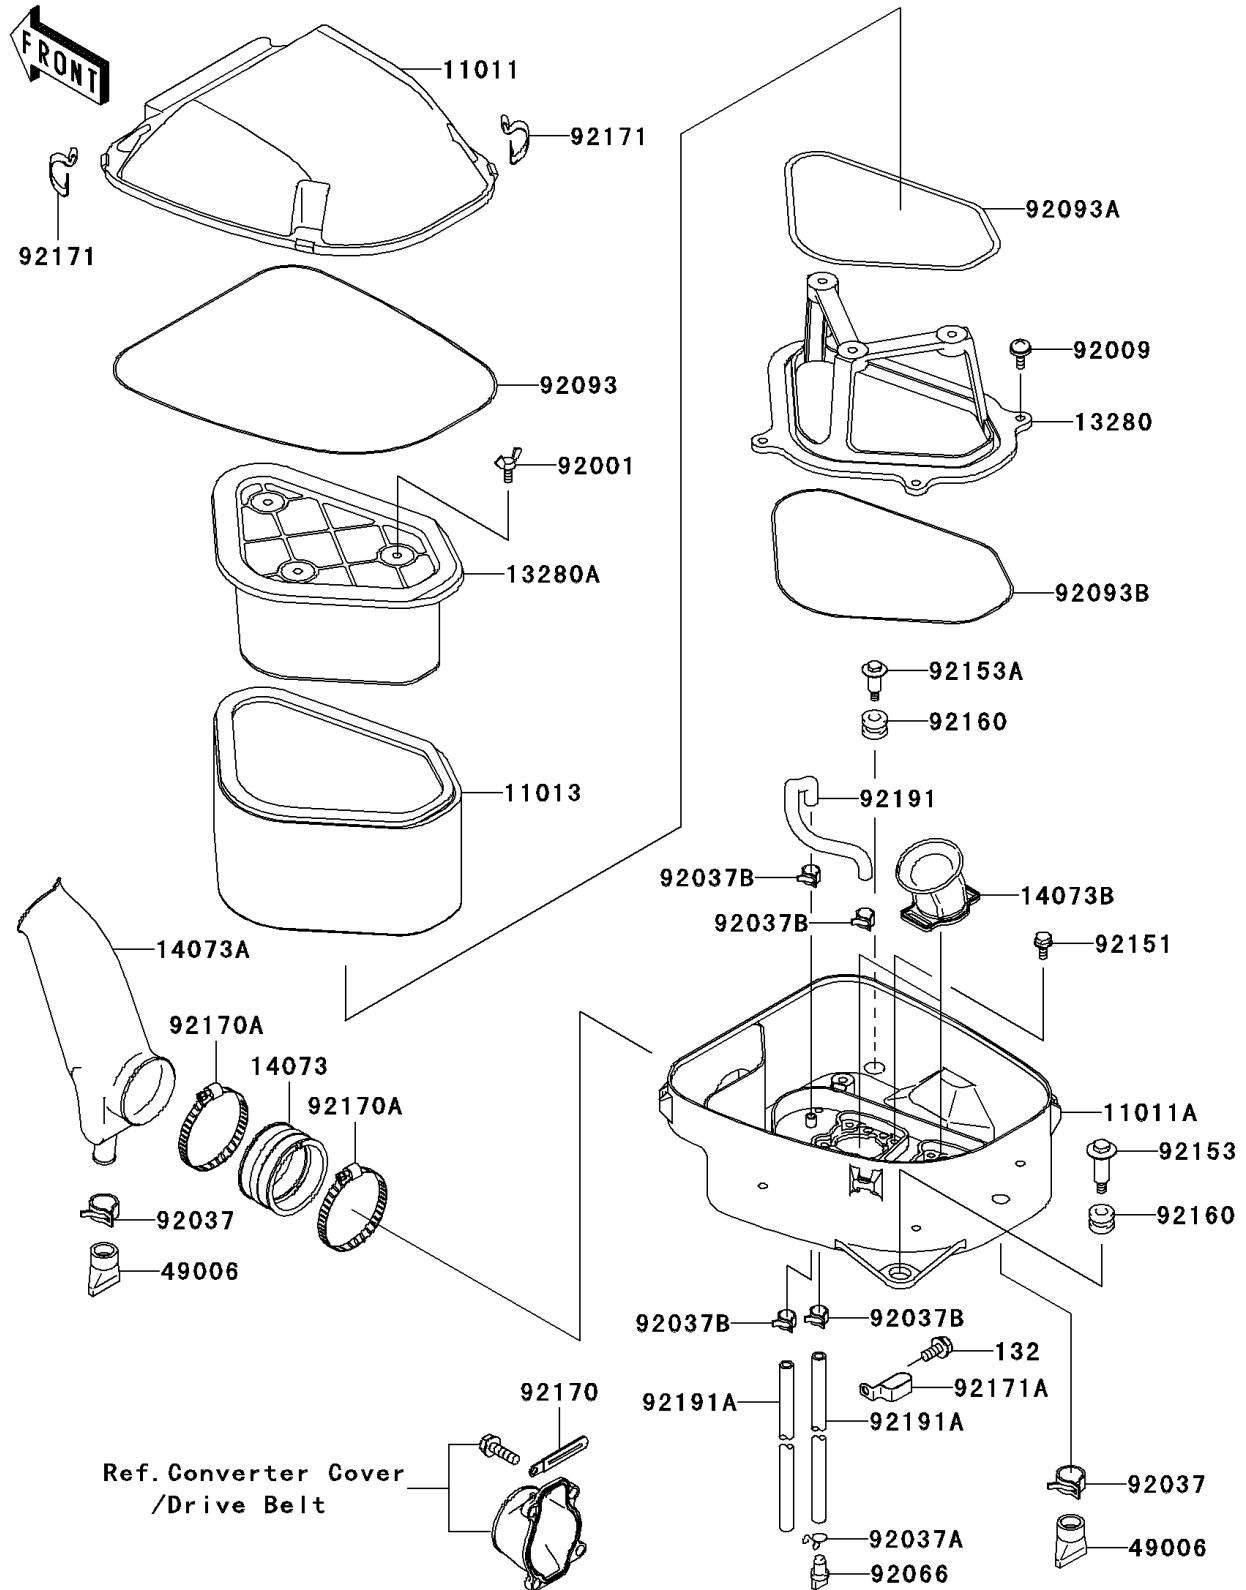

## 2004 Prairie® 700 4x4 Hardwoods® Green HD™ PARTS DIAGRAM

Air Cleaner

E1130

## 2004 Prairie® 700 4x4 Hardwoods® Green HD™ PARTS LIST

Air Cleaner

ITEM NAME	PART NUMBER	QUANTITY
BOLT-FLANGED-SMALL,6X12 (Ref # 132)	132Y0612	1
CASE-AIR FILTER,UPP (Ref # 11011)	11011-0046	1
CASE-AIR FILTER,LWR (Ref # 11011A)	11011-0047	1
ELEMENT-AIR FILTER (Ref # 11013)	11013-0001	1
HOLDER (Ref # 13280)	13280-0111	1
HOLDER (Ref # 13280A)	13280-1272	1
DUCT,JOINT (Ref # 14073)	14073-1775	1
DUCT,INTAKE (Ref # 14073A)	14073-1778	1
DUCT,AIR FANNEL (Ref # 14073B)	14073-1830	1
BOOT (Ref # 49006)	49006-1292	1
BOLT,WING,6X15 (Ref # 92001)	92001-1703	1
SCREW,6X16 (Ref # 92009)	92009-1621	1
CLAMP,HOSE CLIP (Ref # 92037)	92037-1460	1
CLAMP,TUBE (Ref # 92037A)	92037-147	1
CLAMP,TUBE (Ref # 92037B)	92037-1505	1
PLUG,DRAIN (Ref # 92066)	92066-1211	1
SEAL,AIR FILTER CASE (Ref # 92093)	92093-1522	1
SEAL,HOLDER-HOLDER (Ref # 92093A)	92093-1569	1
SEAL,HOLDER-LOWER (Ref # 92093B)	92093-1570	1
BOLT,FLANGED,5X12 (Ref # 92151)	92151-1305	1
BOLT,AIR FILTER,LH (Ref # 92153)	92153-1051	1
BOLT,FLANGED,6X28.7 (Ref # 92153A)	92153-1052	1
DAMPER (Ref # 92160)	92160-1594	1
CLAMP (Ref # 92170)	92170-1514	1
CLAMP (Ref # 92170A)	92170-1764	1
CLAMP,AIR FILTER CASE (Ref # 92171)	92171-1394	1
CLAMP,AIR VENT (Ref # 92171A)	92171-1522	1
TUBE,7X11X210 (Ref # 92191)	92191-1494	1
TUBE,7X11X470 (Ref # 92191A)	92191-1531	1