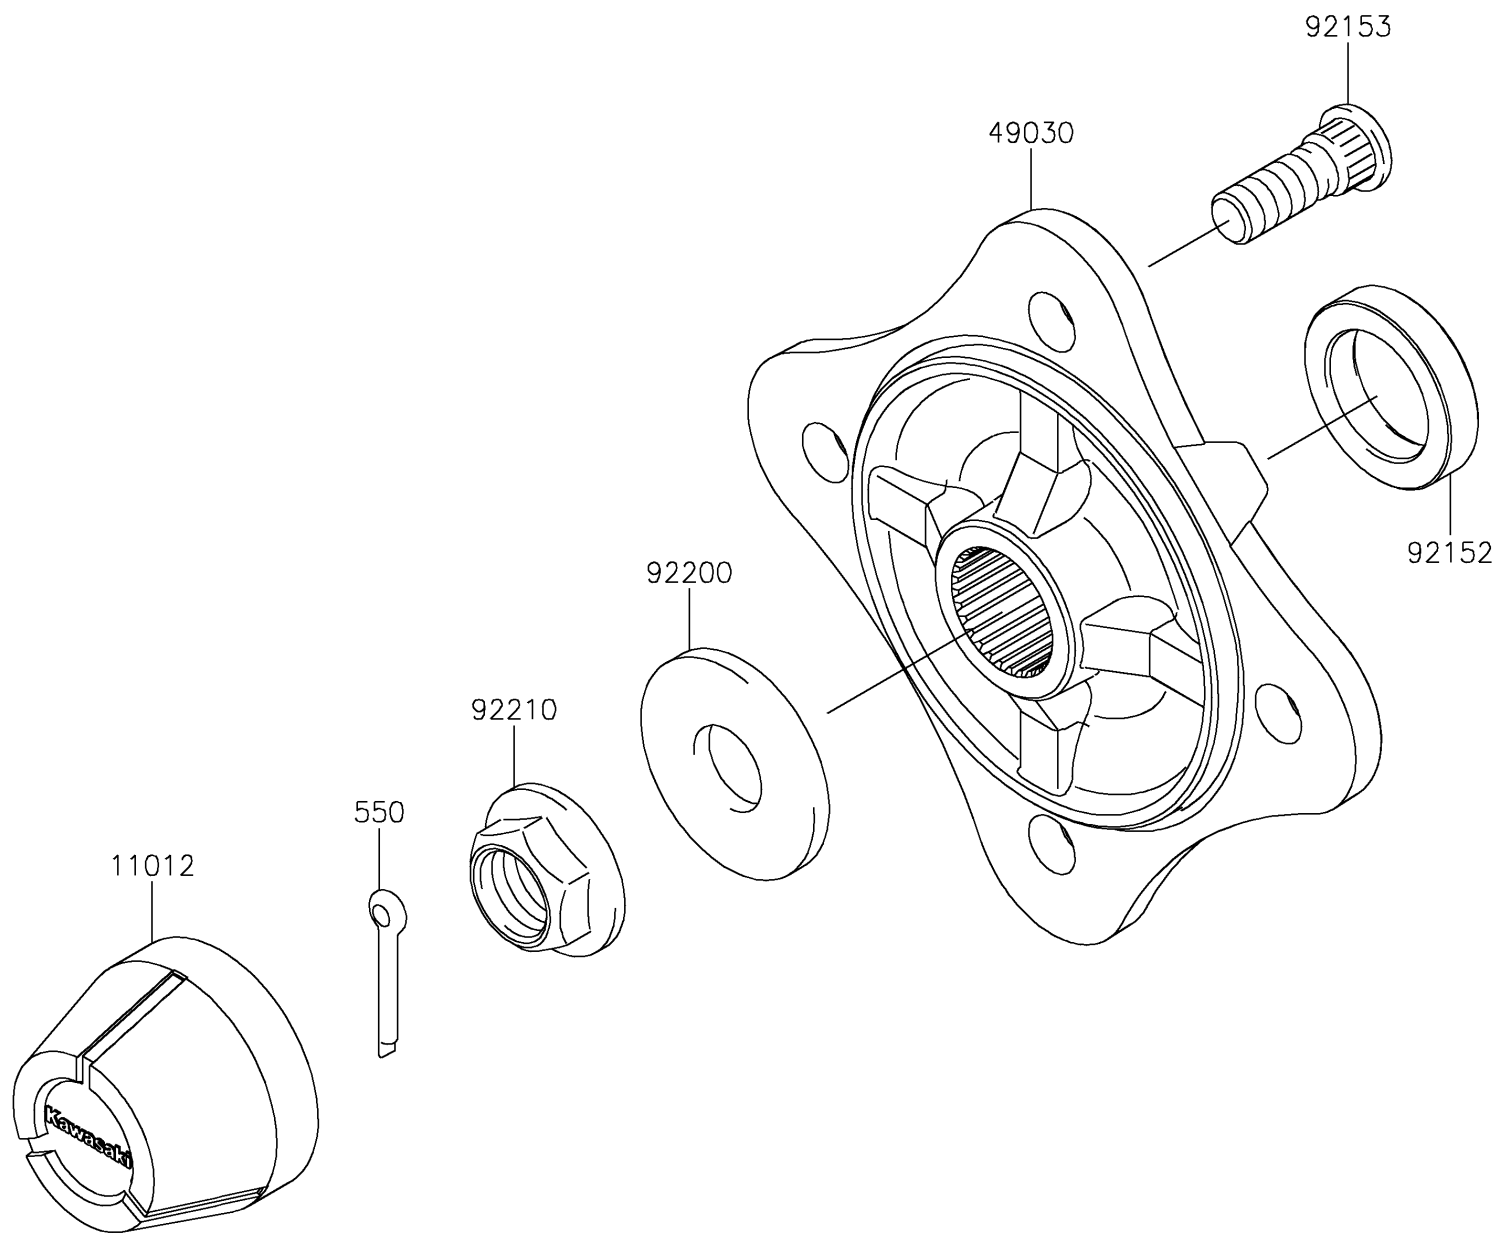

2016 Teryx® PARTS DIAGRAM

Rear Hubs/Brakes

F2240

2016 Teryx® PARTS LIST

Rear Hubs/Brakes

ITEM NAME	PART NUMBER	QUANTITY
CAP,WHEEL (Ref # 11012)	11012-1969	1
HUB,RR (Ref # 49030)	49030-0563	1
PIN-COTTER,4.0X30 (Ref # 550)	550AA4030	1
COLLAR,30.1X44X9 (Ref # 92152)	92152-1700	1
BOLT,12MM (Ref # 92153)	92153-1915	1
WASHER,20.3X52.0X4.5 (Ref # 92200)	92200-1739	1
NUT,FLANGED,20MM (Ref # 92210)	92210-2093	1