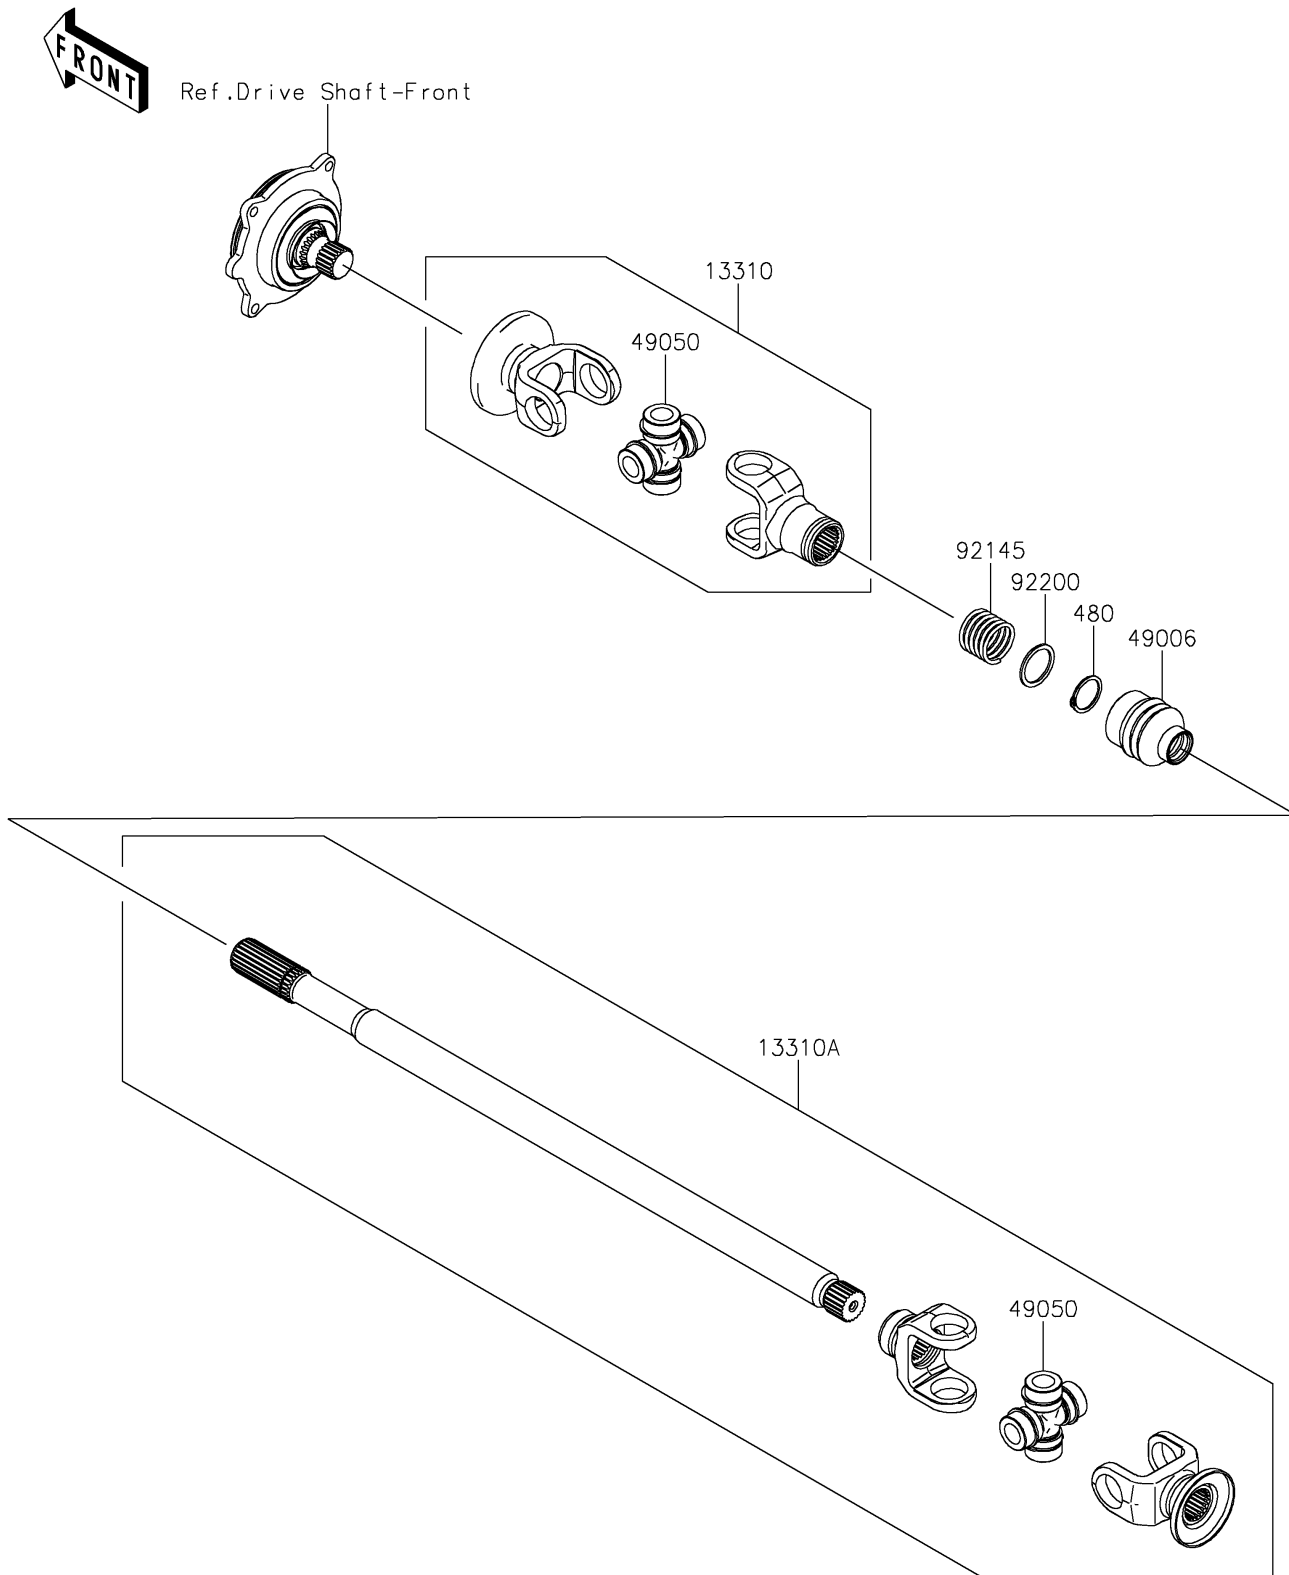

2016 Teryx® PARTS DIAGRAM

Drive Shaft-Propeller

E3135

2016 Teryx® PARTS LIST

Drive Shaft-Propeller

ITEM NAME	PART NUMBER	QUANTITY
SHAFT-ASSY,FRONT GEAR SIDE (Ref # 13310)	13310-0031	1
SHAFT-ASSY,FRONT ENG SIDE (Ref # 13310A)	13310-0032	1
CIRCLIP-TYPE-C,24MM (Ref # 480)	480J2400	1
BOOT,GEAR ASSY SIDE (Ref # 49006)	49006-0108	1
SPIDER (Ref # 49050)	49050-0034	1
SPRING (Ref # 92145)	92145-0823	1
WASHER,25X31X1.5 (Ref # 92200)	92200-0600	1