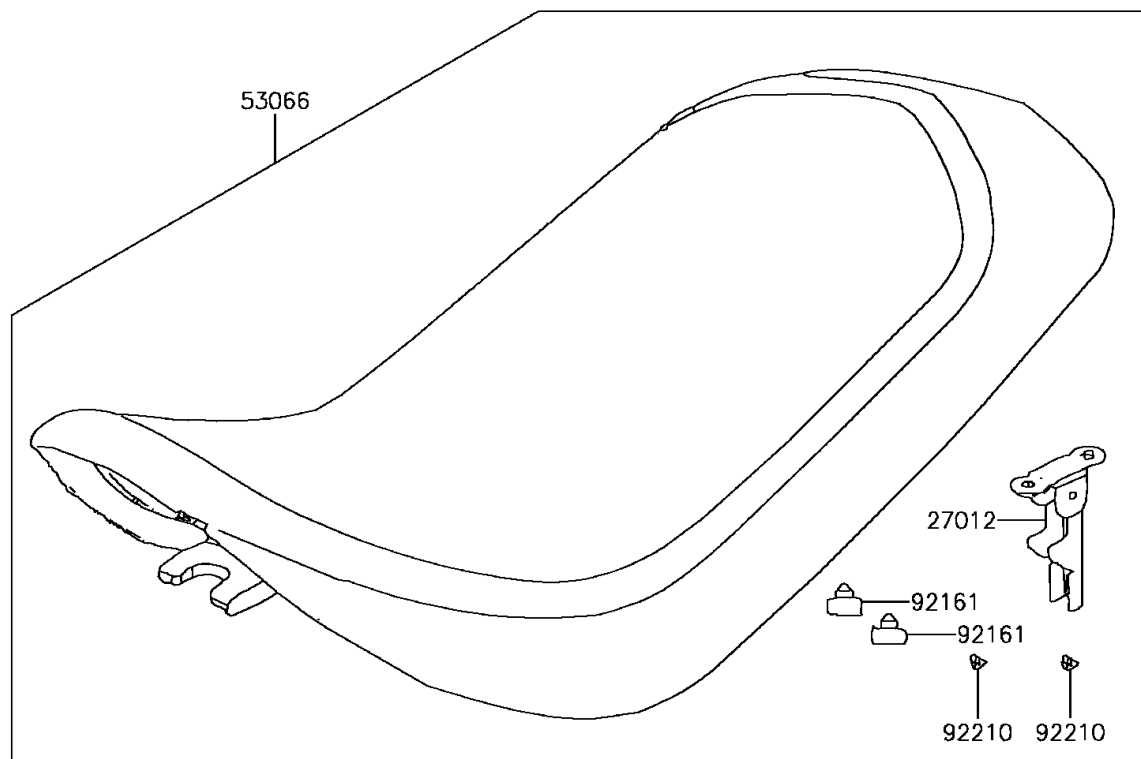

2013 KFX®50 PARTS DIAGRAM

Seat

F2510

2013 KFX®50 PARTS LIST

Seat

ITEM NAME	PART NUMBER	QUANTITY
HOOK,SEAT LOCK (Ref # 27012)	27012-Y001	1
GAUGE,AIR (Ref # 52005)	52005-Y001	1
SEAT-ASSY (Ref # 53066)	53066-Y001	1
TOOL-KIT (Ref # 56007)	56007-Y001	1
TOOL-KIT (Ref # 56007A)	56007-Y002	1
BAND,TOOL (Ref # 92072)	92072-Y002	1
DAMPER (Ref # 92161)	92161-Y004	1
NUT,6MM (Ref # 92210)	92210-Y027	1