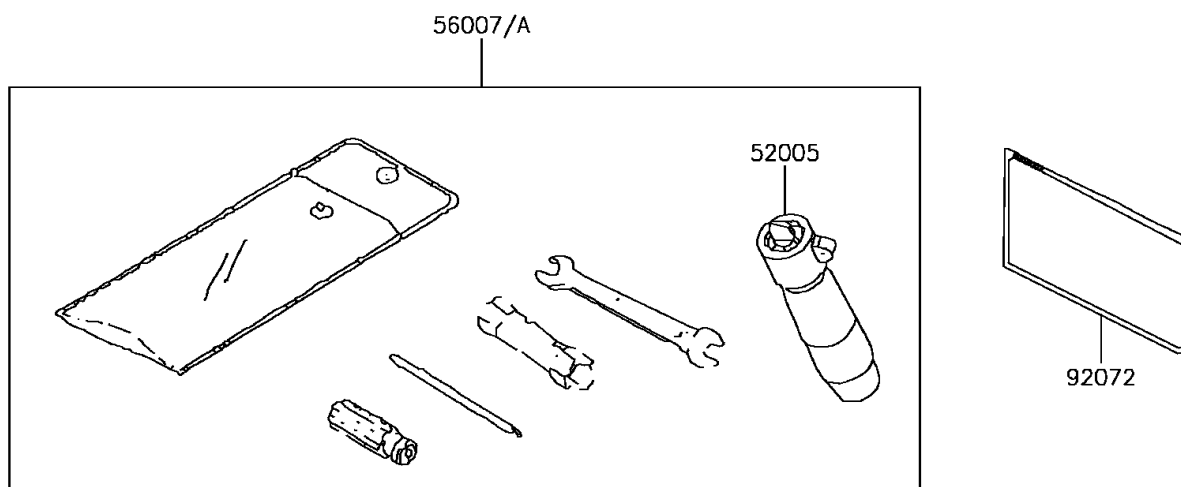

2013 KFX®50 PARTS DIAGRAM

Seat

F2510

2013 KFX®50 PARTS LIST

Seat

ITEM NAME	PART NUMBER	QUANTITY
HOOK,SEAT LOCK (Ref # 27012)	27012-Y001	1
GAUGE,AIR (Ref # 52005)	52005-Y001	1
SEAT-ASSY (Ref # 53066)	53066-Y001	1
TOOL-KIT (Ref # 56007)	56007-Y001	1
TOOL-KIT (Ref # 56007A)	56007-Y002	1
BAND,TOOL (Ref # 92072)	92072-Y002	1
DAMPER (Ref # 92161)	92161-Y004	1
NUT,6MM (Ref # 92210)	92210-Y027	1