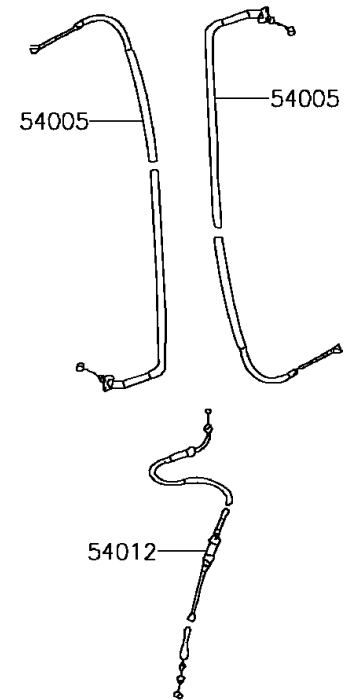

## 2013 KFX®50 PARTS DIAGRAM

Handlebar

F2310

## 2013 KFX®50 PARTS LIST

Handlebar

ITEM NAME	PART NUMBER	QUANTITY
BRACKET (Ref # 11054)	11054-Y001	1
GASKET (Ref # 11061)	11061-Y017	1
PLATE (Ref # 13271)	13271-Y008	1
PLATE,CHOKE (Ref # 13272)	13272-Y002	1
COVER-ASSY,HANDLE (Ref # 16146)	16146-Y001	1
SWITCH,SAFETY (Ref # 27010)	27010-Y002	1
SWITCH,STOP (Ref # 27010A)	27010-Y003	1
STOPPER (Ref # 32085)	32085-Y001	1
CASE,LWR (Ref # 32099)	32099-Y002	1
CASE,UPP (Ref # 32099A)	32099-Y003	1
HANDLE (Ref # 46003)	46003-Y001	1
HOLDER-HANDLE,UPP,RH (Ref # 46012)	46012-Y001	1
HOLDER-HANDLE,UPP,LH (Ref # 46012A)	46012-Y002	1
HOLDER-HANDLE,LWR (Ref # 46012B)	46012-Y003	1
GRIP,HANDLE (Ref # 46075)	46075-Y002	1
LEVER-ASSY-GRIP,RH (Ref # 46076)	46076-Y001	1
HOUSING-ASSY-CONTROL,LH (Ref # 46091)	46091-Y001	1
LEVER-GRIP,CHOKE (Ref # 46092)	46092-Y001	1
LEVER-GRIP,RH (Ref # 46092A)	46092-Y002	1
CABLE-BRAKE,FR (Ref # 54005)	54005-Y001	1
CABLE-THROTTLE (Ref # 54012)	54012-Y002	1
SPACER (Ref # 92026)	92026-Y007	1
PLUG (Ref # 92066)	92066-Y002	1
BAND (Ref # 92072)	92072-Y001	1
SPRING,RETURN (Ref # 92145)	92145-Y020	1
SPRING (Ref # 92145A)	92145-Y021	1
COLLAR (Ref # 92152)	92152-Y012	1
BOLT (Ref # 92153)	92153-Y002	1
BOLT,6X22 (Ref # 92153A)	92153-Y009	1

## 2013 KFX®50 PARTS LIST

Handlebar

ITEM NAME	PART NUMBER	QUANTITY
BOLT,FLANGE,6X16 (Ref # 92153B)	92153-Y025	1
BOLT,SOCKET,6X20 (Ref # 92153C)	92153-Y060	1
BOLT,SOCKET,6X25 (Ref # 92153D)	92153-Y061	1
BOLT (Ref # 92153E)	92153-Y071	1
SCREW,PAN,3X8 (Ref # 92172)	92172-Y005	1
SCREW,PAN,4X16 (Ref # 92172A)	92172-Y008	1
SCREW,PAN,5X14 (Ref # 92172B)	92172-Y009	1
WASHER,10MM (Ref # 92200)	92200-Y020	1
WASHER (Ref # 92200A)	92200-Y022	1
NUT,6MM (Ref # 92210)	92210-Y008	1
NUT (Ref # 92210A)	92210-Y015	1
NUT,10MM (Ref # 92210B)	92210-Y034	1
NUT,HEX,5MM (Ref # 92210C)	92210-Y057	1