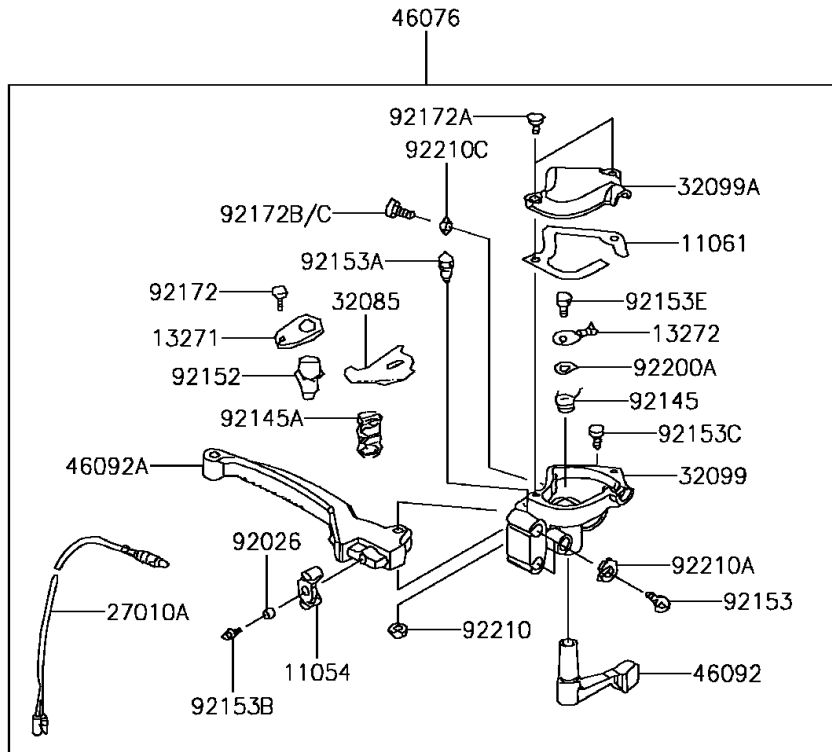

## 2013 KFX®50 PARTS DIAGRAM

Handlebar

F2310

## 2013 KFX®50 PARTS LIST

Handlebar

ITEM NAME	PART NUMBER	QUANTITY
BRACKET (Ref # 11054)	11054-Y001	1
GASKET (Ref # 11061)	11061-Y017	1
PLATE (Ref # 13271)	13271-Y008	1
PLATE,CHOKE (Ref # 13272)	13272-Y002	1
COVER-ASSY,HANDLE (Ref # 16146)	16146-Y001	1
SWITCH,SAFETY (Ref # 27010)	27010-Y002	1
SWITCH,STOP (Ref # 27010A)	27010-Y003	1
STOPPER (Ref # 32085)	32085-Y001	1
CASE,LWR (Ref # 32099)	32099-Y002	1
CASE,UPP (Ref # 32099A)	32099-Y003	1
HANDLE (Ref # 46003)	46003-Y001	1
HOLDER-HANDLE,UPP,RH (Ref # 46012)	46012-Y001	1
HOLDER-HANDLE,UPP,LH (Ref # 46012A)	46012-Y002	1
HOLDER-HANDLE,LWR (Ref # 46012B)	46012-Y003	1
GRIP,HANDLE (Ref # 46075)	46075-Y002	1
LEVER-ASSY-GRIP,RH (Ref # 46076)	46076-Y001	1
HOUSING-ASSY-CONTROL,LH (Ref # 46091)	46091-Y001	1
LEVER-GRIP,CHOKE (Ref # 46092)	46092-Y001	1
LEVER-GRIP,RH (Ref # 46092A)	46092-Y002	1
CABLE-BRAKE,FR (Ref # 54005)	54005-Y001	1
CABLE-THROTTLE (Ref # 54012)	54012-Y002	1
SPACER (Ref # 92026)	92026-Y007	1
PLUG (Ref # 92066)	92066-Y002	1
BAND (Ref # 92072)	92072-Y001	1
SPRING,RETURN (Ref # 92145)	92145-Y020	1
SPRING (Ref # 92145A)	92145-Y021	1
COLLAR (Ref # 92152)	92152-Y012	1
BOLT (Ref # 92153)	92153-Y002	1
BOLT,6X22 (Ref # 92153A)	92153-Y009	1

## 2013 KFX®50 PARTS LIST

Handlebar

ITEM NAME	PART NUMBER	QUANTITY
BOLT,FLANGE,6X16 (Ref # 92153B)	92153-Y025	1
BOLT,SOCKET,6X20 (Ref # 92153C)	92153-Y060	1
BOLT,SOCKET,6X25 (Ref # 92153D)	92153-Y061	1
BOLT (Ref # 92153E)	92153-Y071	1
SCREW,PAN,3X8 (Ref # 92172)	92172-Y005	1
SCREW,PAN,4X16 (Ref # 92172A)	92172-Y008	1
SCREW,PAN,5X14 (Ref # 92172B)	92172-Y009	1
WASHER,10MM (Ref # 92200)	92200-Y020	1
WASHER (Ref # 92200A)	92200-Y022	1
NUT,6MM (Ref # 92210)	92210-Y008	1
NUT (Ref # 92210A)	92210-Y015	1
NUT,10MM (Ref # 92210B)	92210-Y034	1
NUT,HEX,5MM (Ref # 92210C)	92210-Y057	1