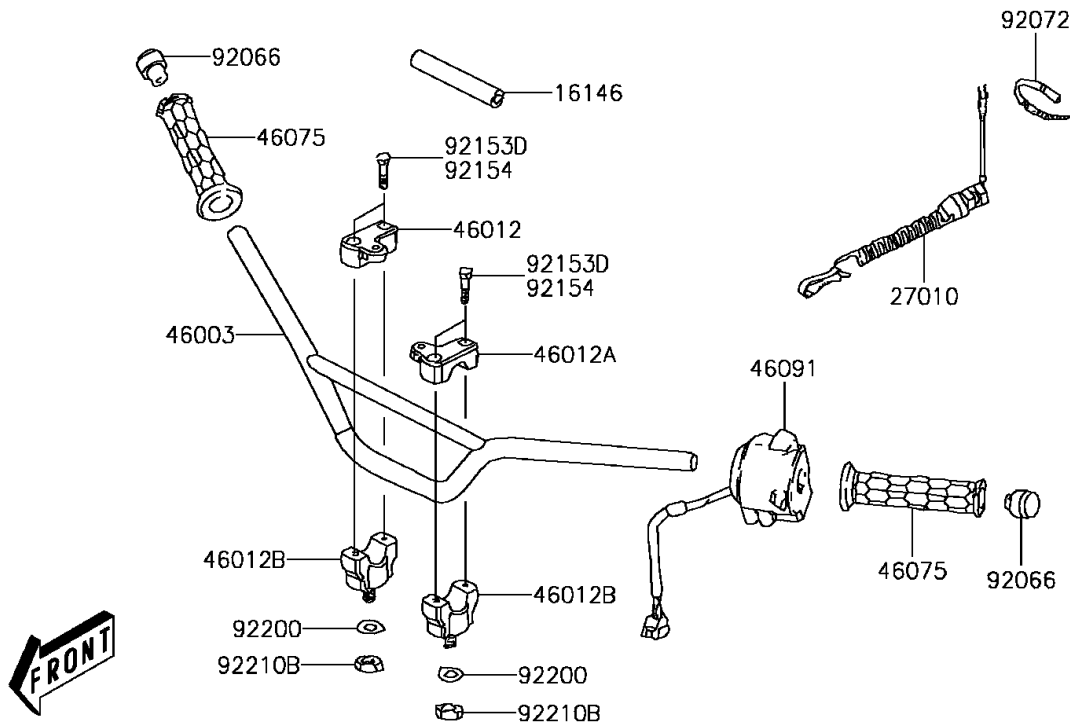

## 2013 KFX®50 PARTS DIAGRAM

Handlebar

F2310

## 2013 KFX®50 PARTS LIST

Handlebar

ITEM NAME	PART NUMBER	QUANTITY
BRACKET (Ref # 11054)	11054-Y001	1
GASKET (Ref # 11061)	11061-Y017	1
PLATE (Ref # 13271)	13271-Y008	1
PLATE,CHOKE (Ref # 13272)	13272-Y002	1
COVER-ASSY,HANDLE (Ref # 16146)	16146-Y001	1
SWITCH,SAFETY (Ref # 27010)	27010-Y002	1
SWITCH,STOP (Ref # 27010A)	27010-Y003	1
STOPPER (Ref # 32085)	32085-Y001	1
CASE,LWR (Ref # 32099)	32099-Y002	1
CASE,UPP (Ref # 32099A)	32099-Y003	1
HANDLE (Ref # 46003)	46003-Y001	1
HOLDER-HANDLE,UPP,RH (Ref # 46012)	46012-Y001	1
HOLDER-HANDLE,UPP,LH (Ref # 46012A)	46012-Y002	1
HOLDER-HANDLE,LWR (Ref # 46012B)	46012-Y003	1
GRIP,HANDLE (Ref # 46075)	46075-Y002	1
LEVER-ASSY-GRIP,RH (Ref # 46076)	46076-Y001	1
HOUSING-ASSY-CONTROL,LH (Ref # 46091)	46091-Y001	1
LEVER-GRIP,CHOKE (Ref # 46092)	46092-Y001	1
LEVER-GRIP,RH (Ref # 46092A)	46092-Y002	1
CABLE-BRAKE,FR (Ref # 54005)	54005-Y001	1
CABLE-THROTTLE (Ref # 54012)	54012-Y002	1
SPACER (Ref # 92026)	92026-Y007	1
PLUG (Ref # 92066)	92066-Y002	1
BAND (Ref # 92072)	92072-Y001	1
SPRING,RETURN (Ref # 92145)	92145-Y020	1
SPRING (Ref # 92145A)	92145-Y021	1
COLLAR (Ref # 92152)	92152-Y012	1
BOLT (Ref # 92153)	92153-Y002	1
BOLT,6X22 (Ref # 92153A)	92153-Y009	1

## 2013 KFX®50 PARTS LIST

Handlebar

ITEM NAME	PART NUMBER	QUANTITY
BOLT,FLANGE,6X16 (Ref # 92153B)	92153-Y025	1
BOLT,SOCKET,6X20 (Ref # 92153C)	92153-Y060	1
BOLT,SOCKET,6X25 (Ref # 92153D)	92153-Y061	1
BOLT (Ref # 92153E)	92153-Y071	1
SCREW,PAN,3X8 (Ref # 92172)	92172-Y005	1
SCREW,PAN,4X16 (Ref # 92172A)	92172-Y008	1
SCREW,PAN,5X14 (Ref # 92172B)	92172-Y009	1
WASHER,10MM (Ref # 92200)	92200-Y020	1
WASHER (Ref # 92200A)	92200-Y022	1
NUT,6MM (Ref # 92210)	92210-Y008	1
NUT (Ref # 92210A)	92210-Y015	1
NUT,10MM (Ref # 92210B)	92210-Y034	1
NUT,HEX,5MM (Ref # 92210C)	92210-Y057	1