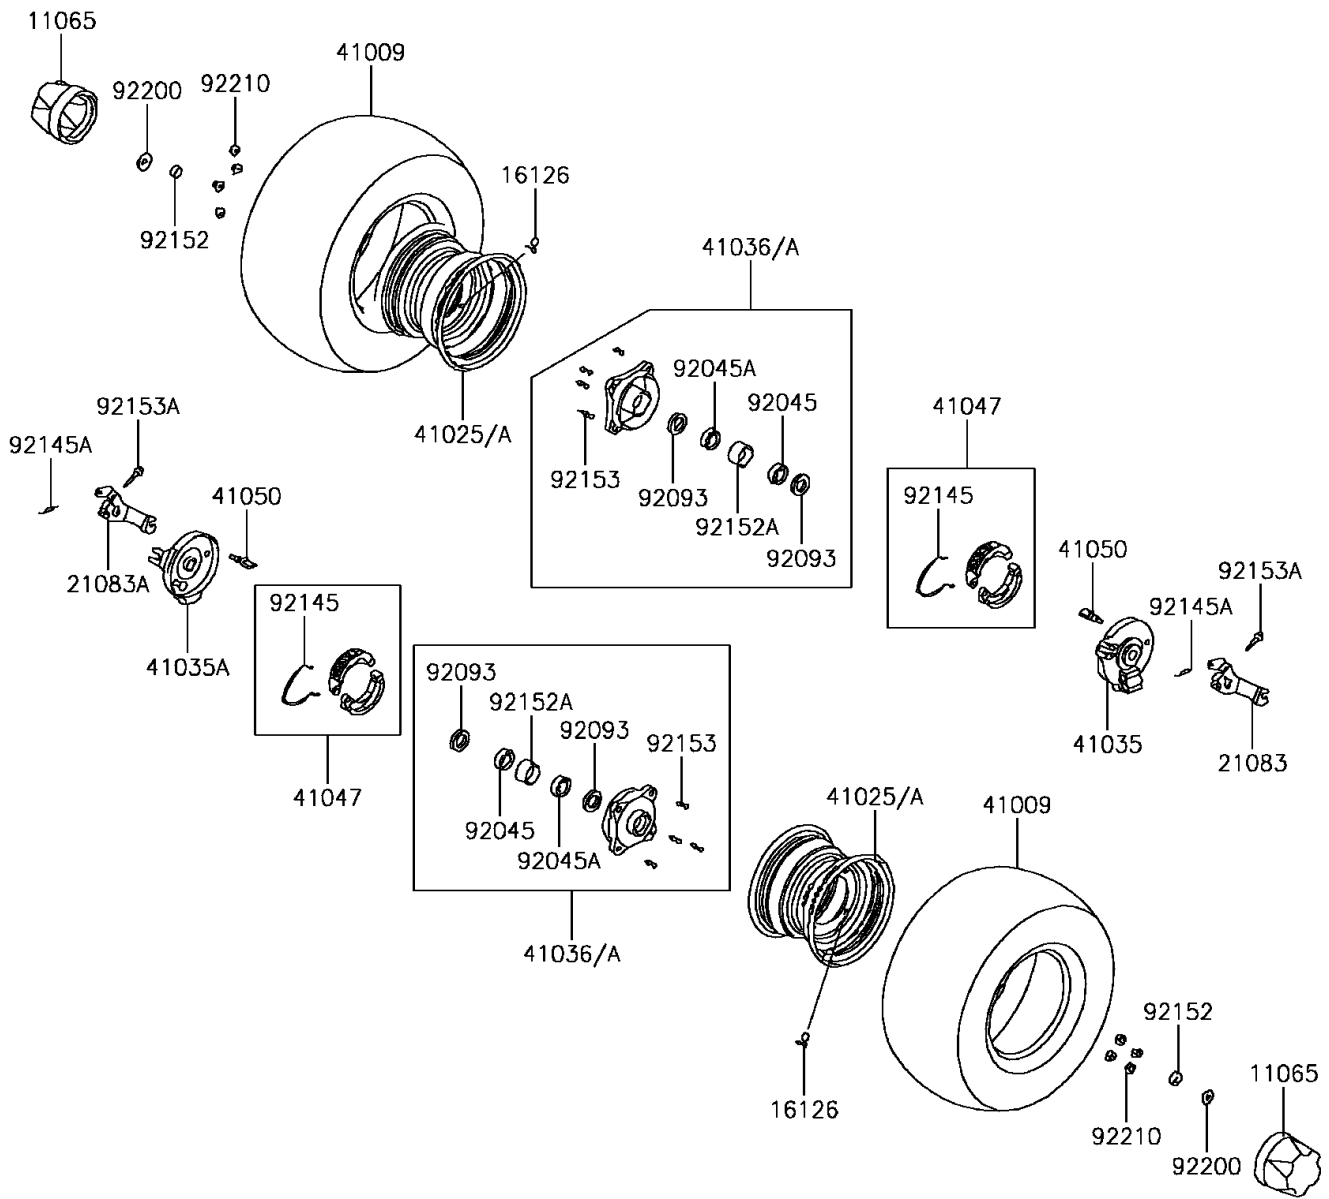

## 2013 KFX®50 PARTS DIAGRAM

Front Hub

F2230

## 2013 KFX®50 PARTS LIST

Front Hub

ITEM NAME	PART NUMBER	QUANTITY
CAP,WHEEL (Ref # 11065)	11065-Y002	1
VALVE,RIM (Ref # 16126)	16126-Y001	1
ARM,BRAKE,RH (Ref # 21083)	21083-Y001	1
ARM,BRAKE,LH (Ref # 21083A)	21083-Y002	1
TIRE (Ref # 41009)	41009-Y002	1
RIM,SILVER (Ref # 41025A)	41025-Y002-936	1
PANEL-ASSY-BRAKE,FR,RH,SILVER (Ref # 41035)	41035-Y001-934	1
PANEL-ASSY-BRAKE,FR,LH,SILVER (Ref # 41035A)	41035-Y002-934	1
HUB-ASSY,FR,SILVER (Ref # 41036A)	41036-Y002-936	1
SHOE-ASSY-BRAKE,FR (Ref # 41047)	41047-Y001	1
CAM-BRAKE (Ref # 41050)	41050-Y001	1
BEARING-BALL,6002 (Ref # 92045)	92045-Y010	1
BEARING-BALL,6003 (Ref # 92045A)	92045-Y011	1
SEAL,22X35X7 (Ref # 92093)	92093-Y008	1
SPRING,BRAKE SHOE (Ref # 92145)	92145-Y013	1
SPRING,RETURN (Ref # 92145A)	92145-Y014	1
COLLAR (Ref # 92152)	92152-Y008	1
COLLAR (Ref # 92152A)	92152-Y009	1
BOLT,STUD,10X17 (Ref # 92153)	92153-Y017	1
BOLT,FLANGE,5X24 (Ref # 92153A)	92153-Y021	1
WASHER,12MM (Ref # 92200)	92200-Y011	1
NUT,10MM (Ref # 92210)	92210-Y010	1