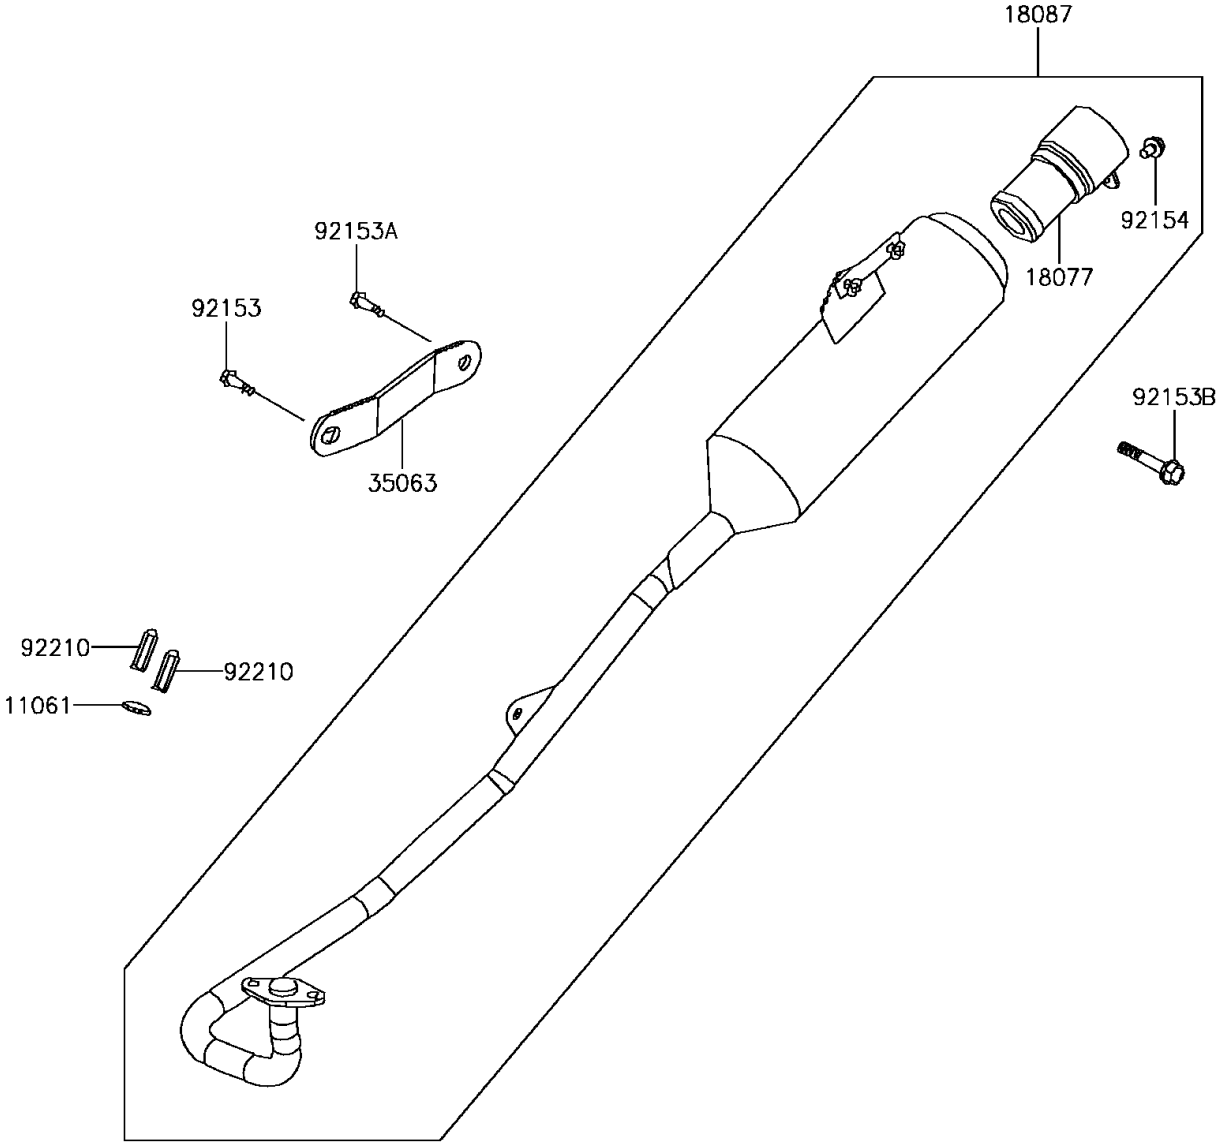

2013 KFX®50 PARTS DIAGRAM

Muffler(s)

E1140

2013 KFX®50 PARTS LIST

Muffler(s)

ITEM NAME	PART NUMBER	QUANTITY
GASKET,EXHAUST (Ref # 11061)	11061-Y014	1
ARRESTER-SPARK (Ref # 18077)	18077-Y002	1
MUFFLER (Ref # 18087)	18087-Y003	1
STAY,MUFFLER (Ref # 35063)	35063-Y001	1
BOLT,8X28 (Ref # 92153)	92153-Y020	1
BOLT,FLANGE,8X16 (Ref # 92153A)	92153-Y032	1
BOLT,FLANGE,8X38 (Ref # 92153B)	92153-Y070	1
BOLT,FLANGE,6X10 (Ref # 92154)	92154-Y013	1
NUT,CAP,6MM (Ref # 92210)	92210-Y007	1