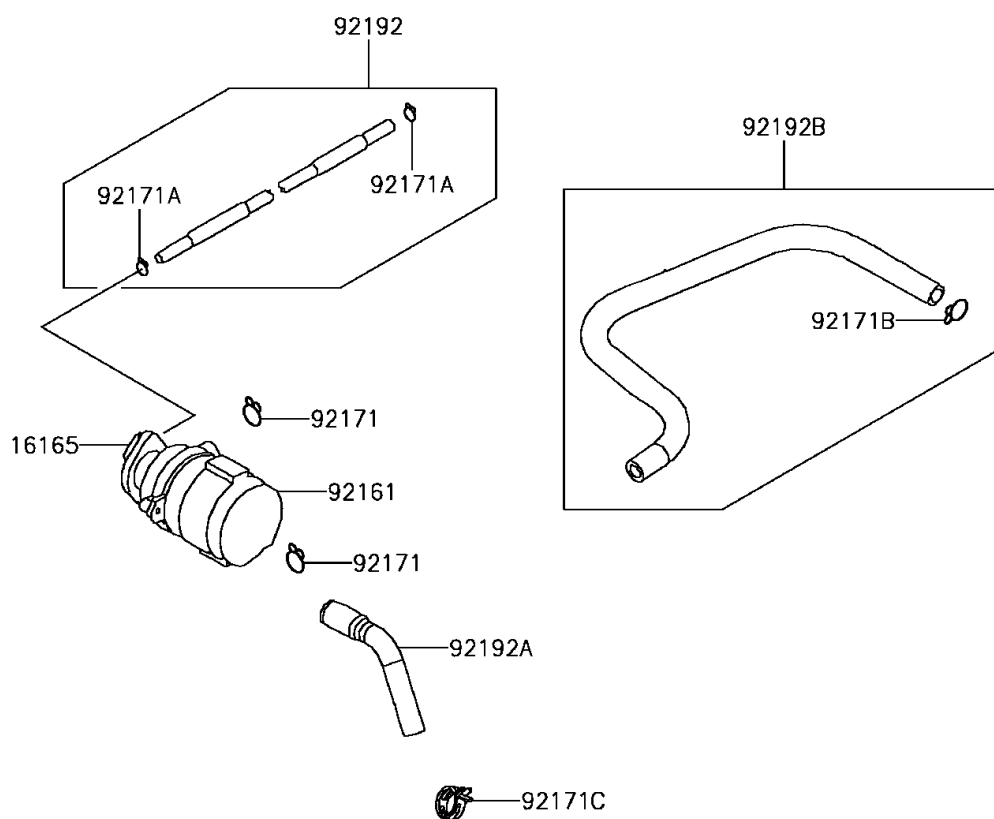

2013 KFX®50 PARTS DIAGRAM

Second Air

E1132

2013 KFX®50 PARTS LIST

Second Air

ITEM NAME	PART NUMBER	QUANTITY
SEPARATOR (Ref # 16165)	16165-Y002	1
DAMPER (Ref # 92161)	92161-Y008	1
CLAMP (Ref # 92171)	92171-Y016	1
CLAMP (Ref # 92171A)	92171-Y017	1
CLAMP (Ref # 92171B)	92171-Y020	1
CLAMP (Ref # 92171C)	92171-Y022	1
TUBE,VACUUM (Ref # 92192)	92192-Y007	1
TUBE,AICV-REED VALVE (Ref # 92192A)	92192-Y009	1
TUBE,AIR-AICV (Ref # 92192B)	92192-Y010	1