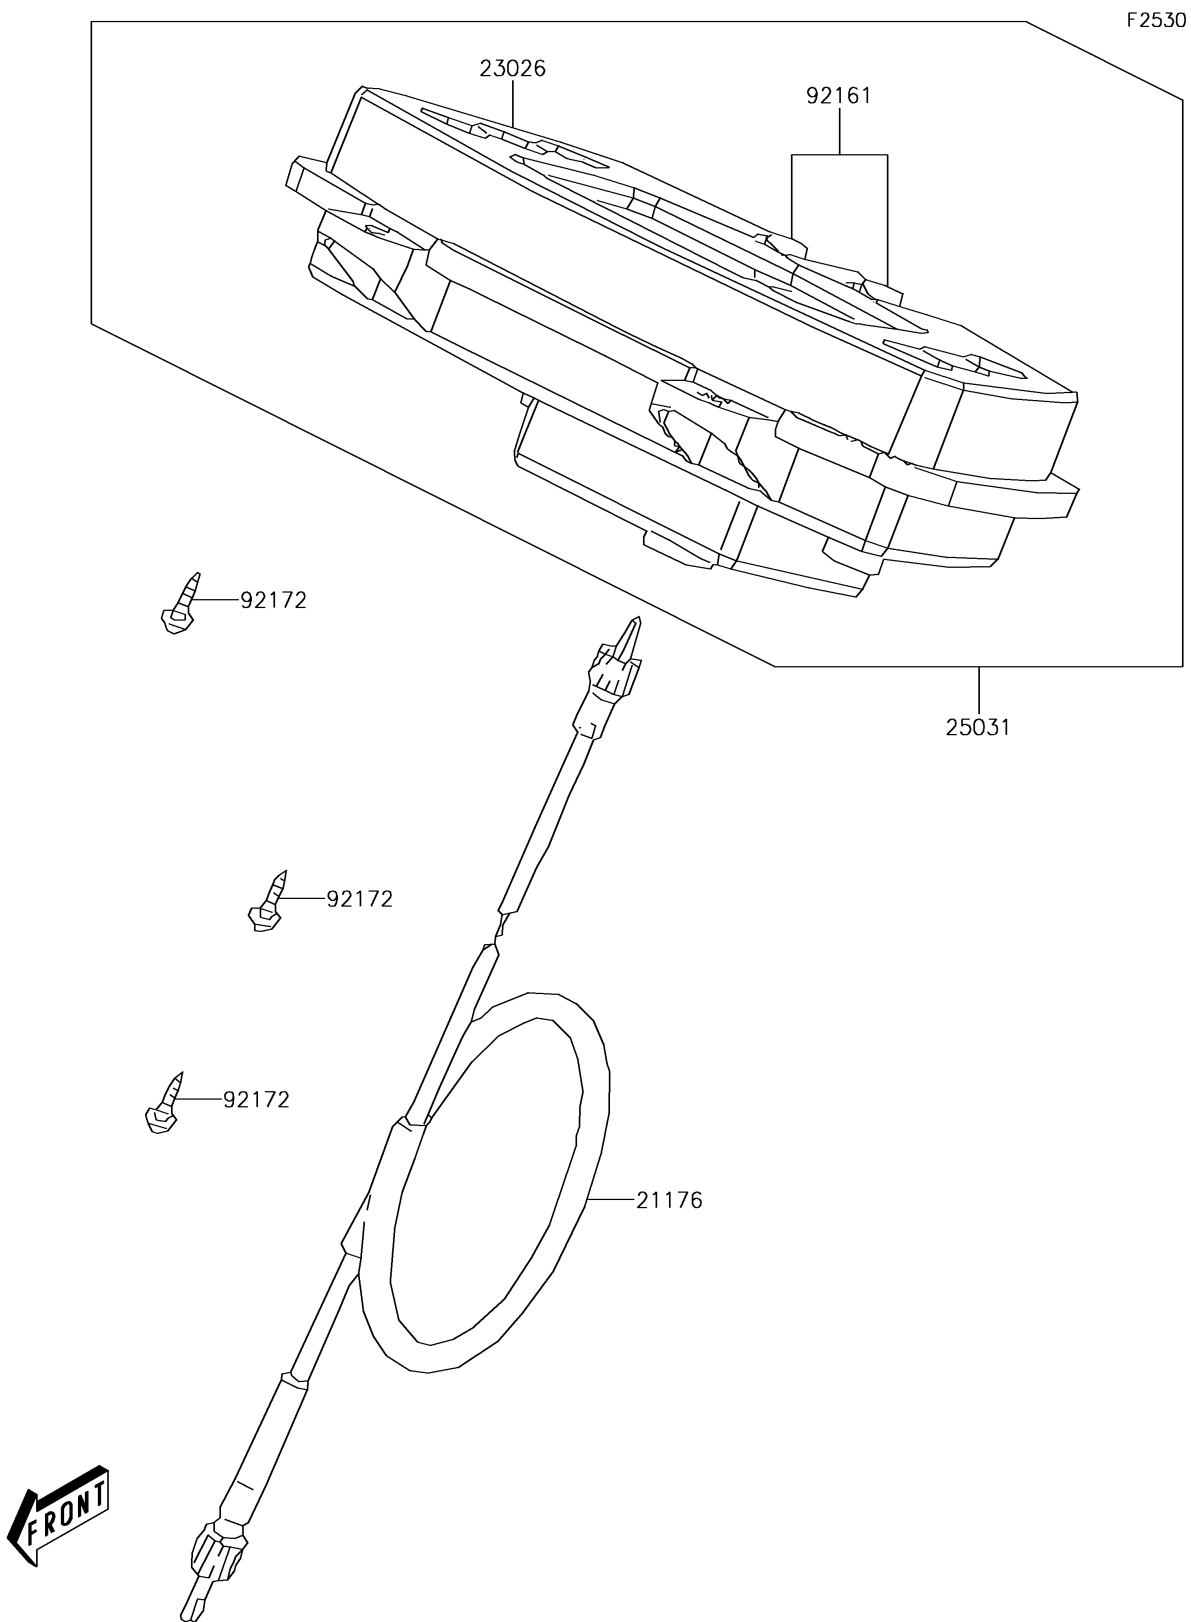

## 2012 Brute Force® 300 PARTS DIAGRAM

Meter(s)

## 2012 Brute Force® 300 PARTS LIST

Meter(s)

ITEM NAME	PART NUMBER	QUANTITY
CABLE,SPEEDOMETER (Ref # 21176)	21176-Y001	1
LENS (Ref # 23026)	23026-Y003	1
METER-ASSY (Ref # 25031)	25031-Y001	1
DAMPER (Ref # 92161)	92161-Y010	1
SCREW,TAPPING,5X12 (Ref # 92172)	92172-Y038	1