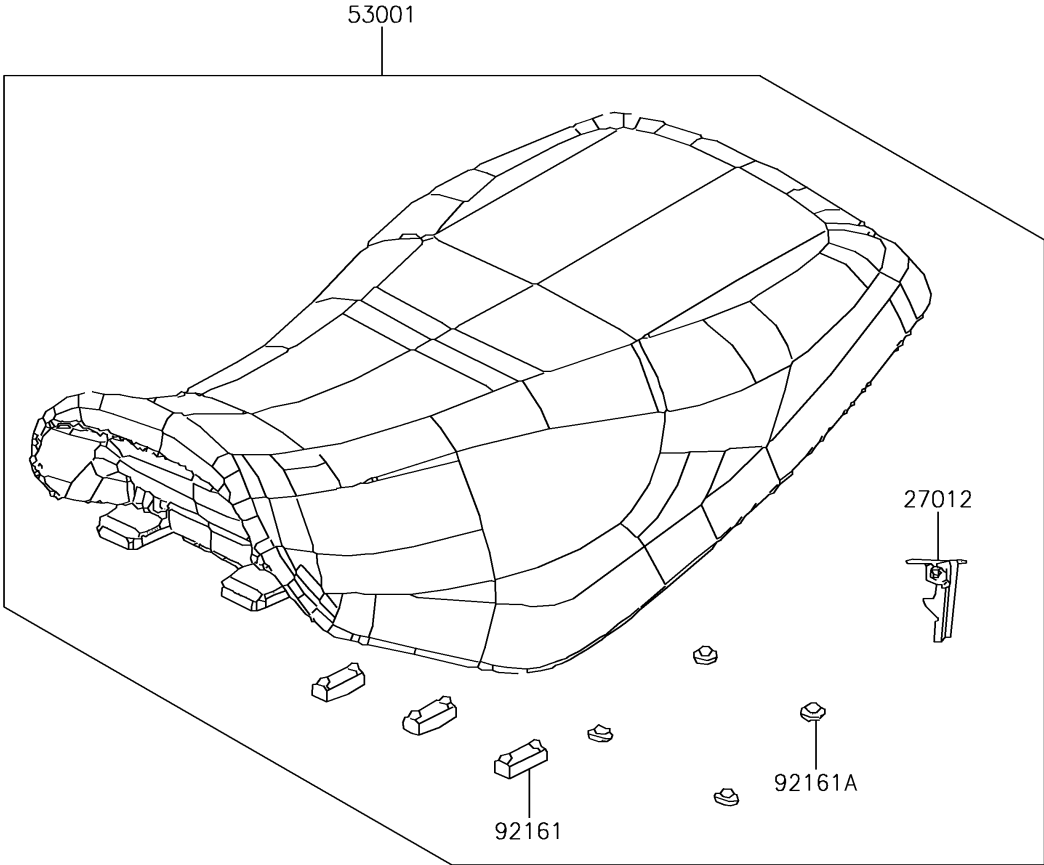

2012 Brute Force® 300 PARTS DIAGRAM

Seat

F2510

2012 Brute Force® 300 PARTS LIST

Seat

ITEM NAME	PART NUMBER	QUANTITY
HOOK,SEAT LOCK (Ref # 27012)	27012-Y002	1
SEAT-ASSY (Ref # 53001)	53001-Y001	1
TOOL-KIT (Ref # 56007)	56007-Y003	1
DAMPER,SEAT (Ref # 92161)	92161-Y013	1
DAMPER (Ref # 92161A)	92161-Y014	1