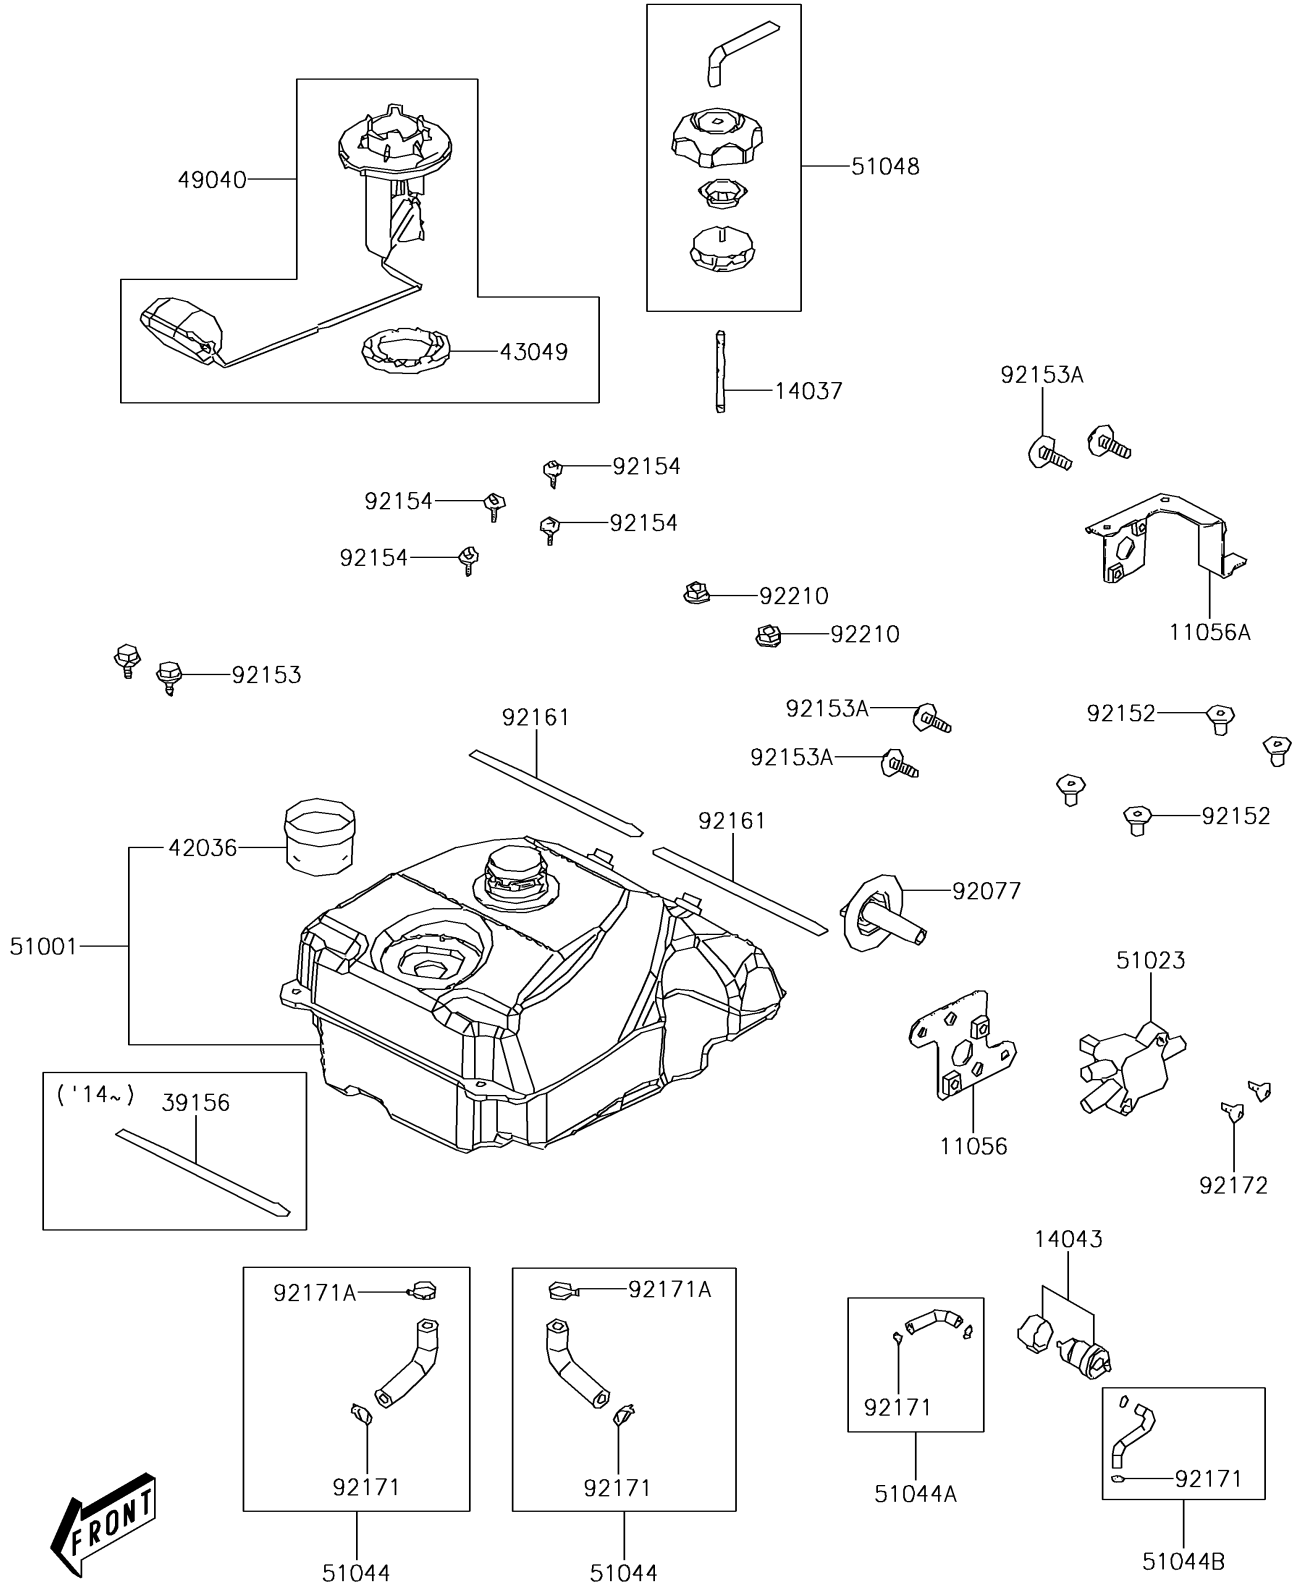

2012 Brute Force® 300 PARTS DIAGRAM

Fuel Tank

F2410

2012 Brute Force® 300 PARTS LIST

Fuel Tank

ITEM NAME	PART NUMBER	QUANTITY
BRACKET (Ref # 11056)	11056-Y003	1
BRACKET (Ref # 11056A)	11056-Y007	1
SCREEN (Ref # 14037)	14037-Y001	1
FILTER,FUEL (Ref # 14043)	14043-Y002	1
SLEEVE,FUEL TANK (Ref # 42036)	42036-Y002	1
PACKING (Ref # 43049)	43049-Y002	1
PUMP-FUEL (Ref # 49040)	49040-Y001	1
TANK-COMP-FUEL (Ref # 51001)	51001-Y007	1
TAP-ASSY,FUEL (Ref # 51023)	51023-Y002	1
TUBE-ASSY,FUEL TANK (Ref # 51044)	51044-Y011	1
TUBE-ASSY,FUEL (Ref # 51044A)	51044-Y012	1
TUBE-ASSY,FUEL (Ref # 51044B)	51044-Y013	1
CAP-ASSY-TANK,FUEL (Ref # 51048)	51048-Y001	1
KNOB,FUEL TAP (Ref # 92077)	92077-Y001	1
COLLAR (Ref # 92152)	92152-Y013	1
BOLT,FLANGE,6X22 (Ref # 92153)	92153-Y026	1
BOLT,FLANGED,5X12 (Ref # 92153A)	92153-1991	1
BOLT,5X16 (Ref # 92154)	92154-Y030	1
DAMPER,FUEL TANK (Ref # 92161)	92161-Y016	1
CLAMP (Ref # 92171)	92171-Y011	1
CLAMP (Ref # 92171A)	92171-Y013	1
SCREW,5X16 (Ref # 92172)	92172-Y042	1
NUT,6MM (Ref # 92210)	92210-Y027	1