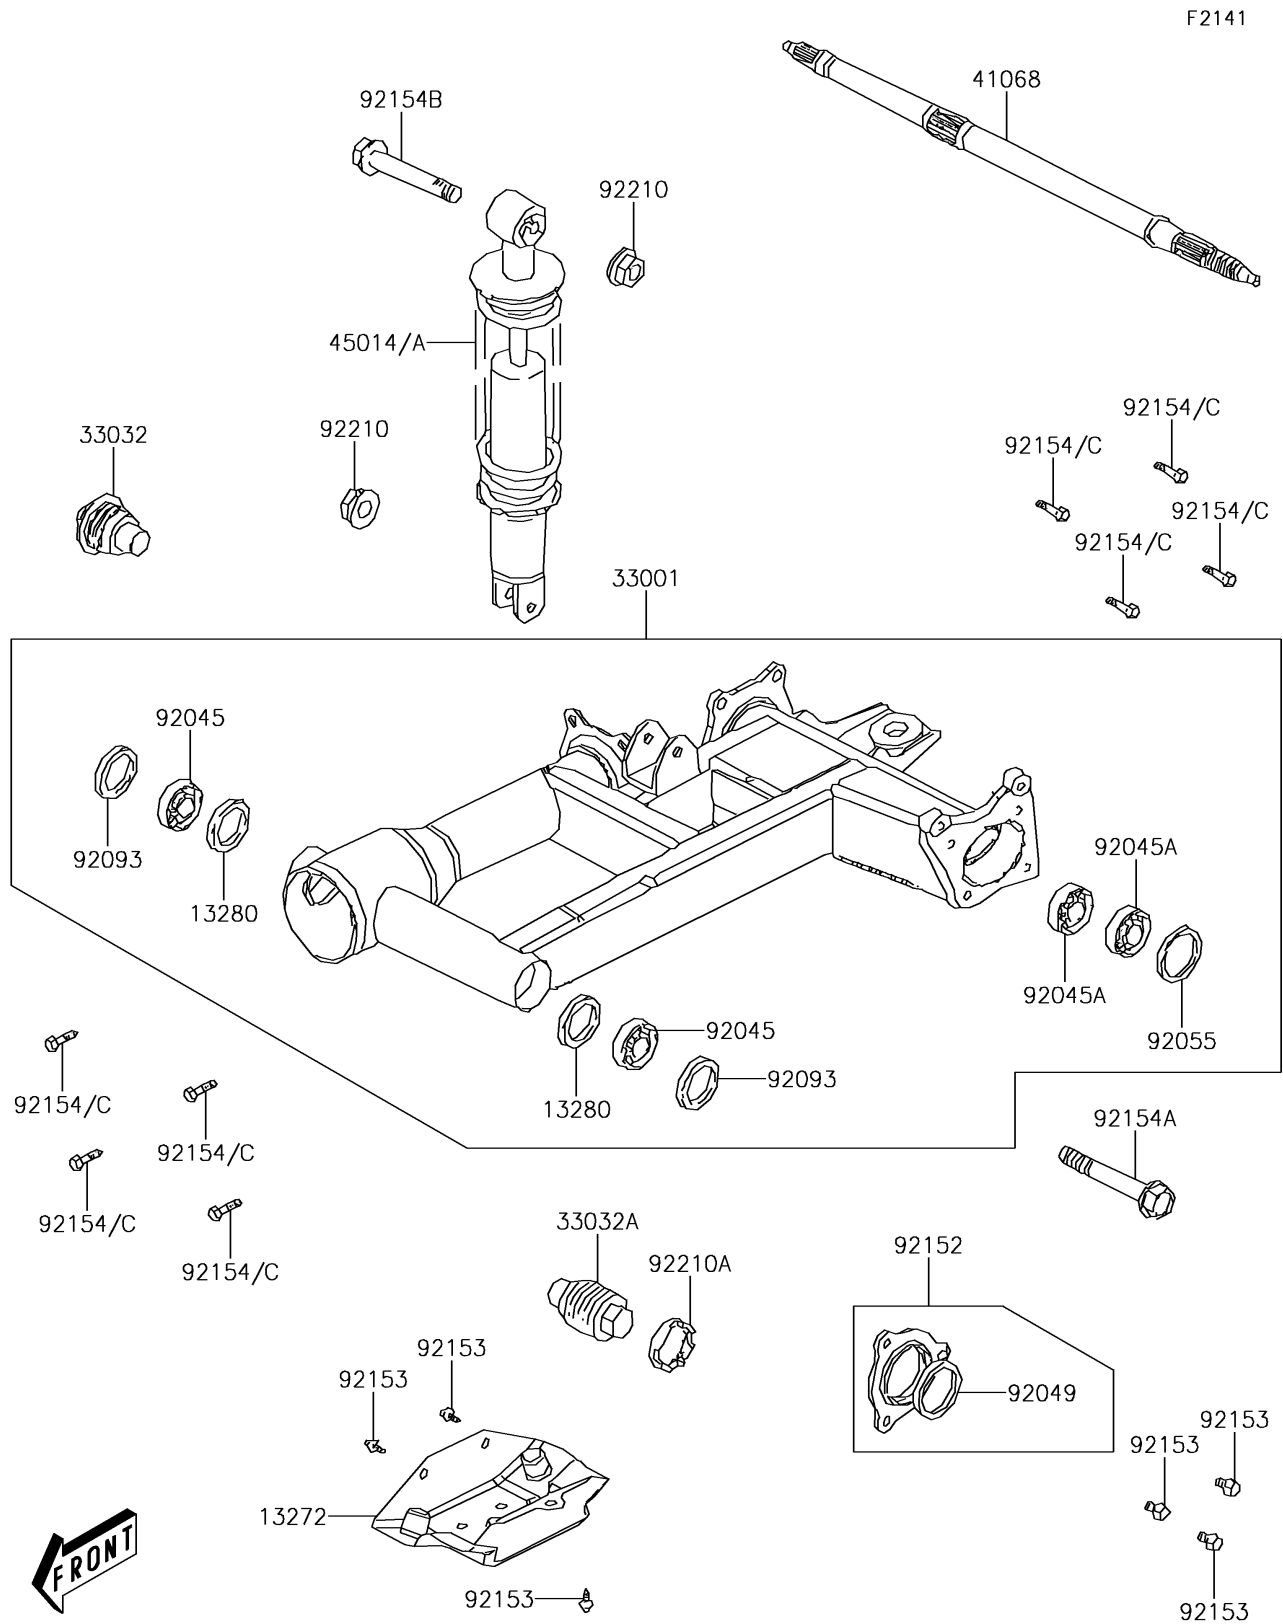

## 2012 Brute Force® 300 PARTS DIAGRAM

Swingarm

## 2012 Brute Force® 300 PARTS LIST

Swingarm

ITEM NAME	PART NUMBER	QUANTITY
PLATE (Ref # 13272)	13272-Y009	1
HOLDER (Ref # 13280)	13280-Y016	1
ARM-COMP-SWING (Ref # 33001)	33001-Y003	1
SHAFT-SWING ARM (Ref # 33032)	33032-Y001	1
SHAFT-SWING ARM (Ref # 33032A)	33032-Y002	1
AXLE,RR (Ref # 41068)	41068-Y002	1
SHOCKABSORBER,RR,BLACK (Ref # 45014)	45014-Y005-935	1
BEARING-BALL,30203 (Ref # 92045)	92045-Y027	1
BEARING-BALL,6006 (Ref # 92045A)	92045-Y028	1
SEAL-OIL,38.2X47X6 (Ref # 92049)	92049-Y019	1
RING-O,58.4X3 (Ref # 92055)	92055-Y030	1
SEAL,DUST,26X40X5 (Ref # 92093)	92093-Y014	1
COLLAR (Ref # 92152)	92152-Y024	1
BOLT,FLANGE,8X12 (Ref # 92153)	92153-Y031	1
BOLT,FLANGE,10X25 (Ref # 92154)	92154-Y042	1
BOLT,FLANGE,10X53 (Ref # 92154A)	92154-Y043	1
BOLT,FLANGE,10X57 (Ref # 92154B)	92154-Y044	1
NUT,10MM (Ref # 92210)	92210-Y009	1
NUT,LOCK (Ref # 92210A)	92210-Y051	1