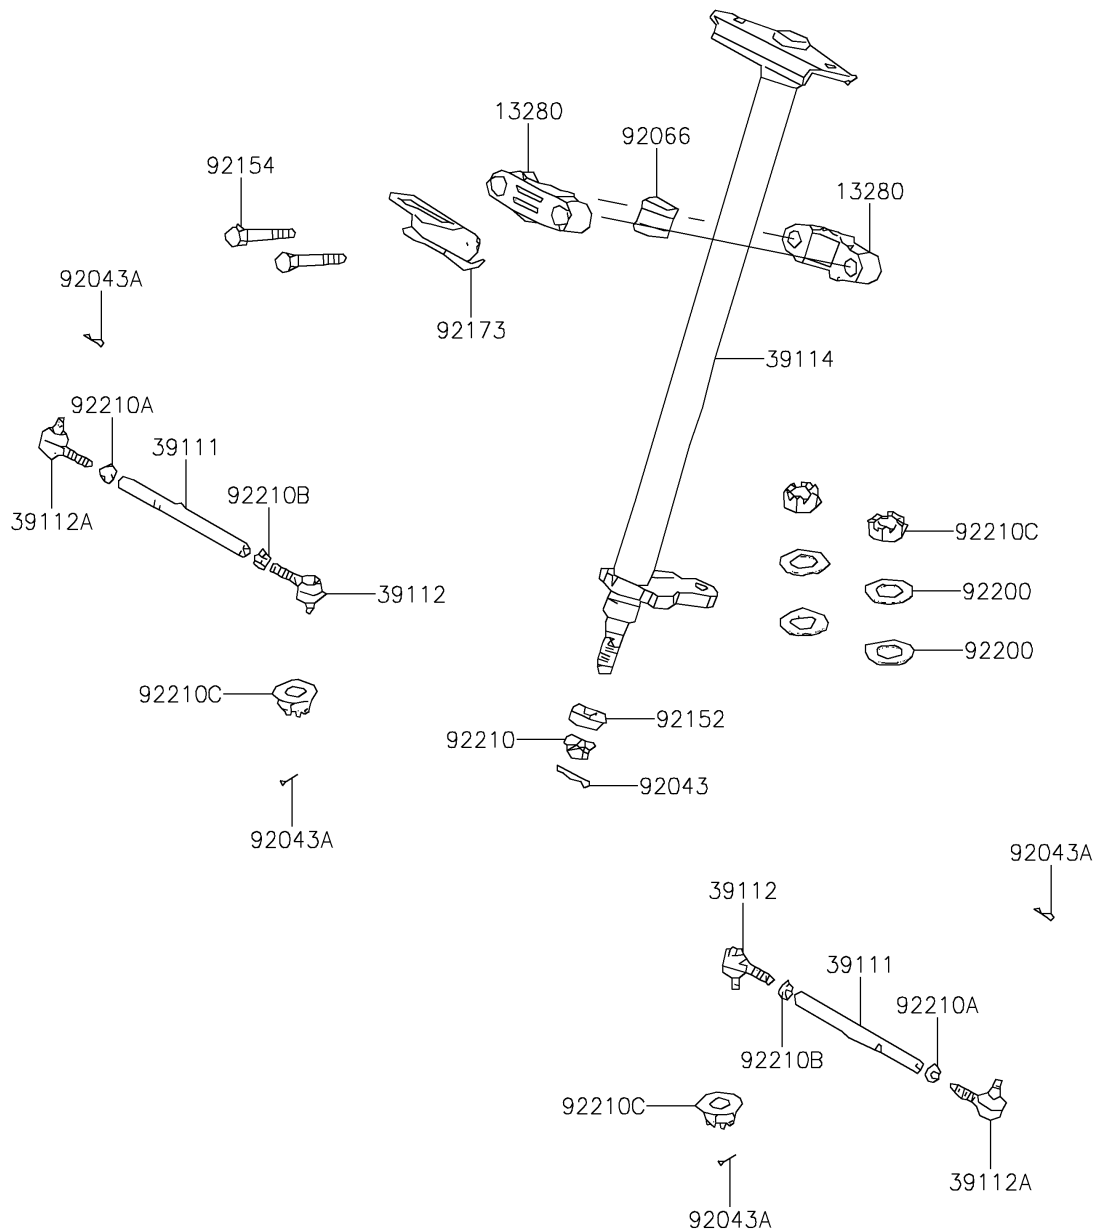

2012 Brute Force® 300 PARTS DIAGRAM

Steering Shaft

F2121

2012 Brute Force® 300 PARTS LIST

Steering Shaft

| ITEM NAME | PART NUMBER | QUANTITY |
|-------------------------------------|-------------|----------|
| HOLDER,STEERING (Ref # 13280) | 13280-Y015 | 1 |
| ROD-TIE (Ref # 39111) | 39111-Y002 | 1 |
| RODEND-TIE (Ref # 39112) | 39112-Y005 | 1 |
| RODEND-TIE (Ref # 39112A) | 39112-Y006 | 1 |
| SHAFT-COMP-STRG (Ref # 39114) | 39114-Y002 | 1 |
| PIN,3X25 (Ref # 92043) | 92043-Y009 | 1 |
| PIN,2.5X25 (Ref # 92043A) | 92043-Y018 | 1 |
| PLUG (Ref # 92066) | 92066-Y011 | 1 |
| COLLAR (Ref # 92152) | 92152-Y019 | 1 |
| BOLT,FANGE,8X60 (Ref # 92154) | 92154-Y024 | 1 |
| CLAMP,STEERING HOLDER (Ref # 92173) | 92173-Y012 | 1 |
| WASHER,10MM (Ref # 92200) | 92200-Y047 | 1 |
| NUT,14MM (Ref # 92210) | 92210-Y012 | 1 |
| NUT,10MM (Ref # 92210A) | 92210-Y021 | 1 |
| NUT,10MM (Ref # 92210B) | 92210-Y022 | 1 |
| NUT (Ref # 92210C) | 92210-Y043 | 1 |