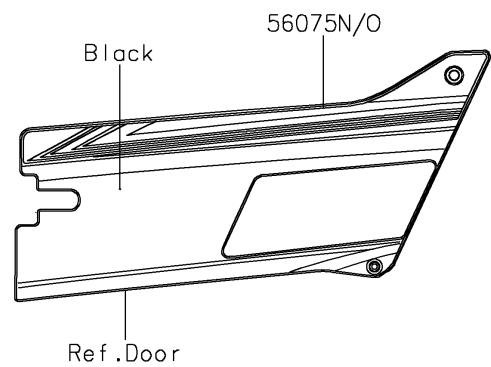

2019 Teryx4™ LE PARTS DIAGRAM

Decals(Gray)(GKF)

F2861A

2019 Teryx4™ LE PARTS LIST

Decals(Gray)(GKF)

| ITEM NAME | PART NUMBER | QUANTITY |
|---|-------------|----------|
| MARK,FR FENDER,K (Ref # 56054) | 56054-2265 | 1 |
| MARK,FR FENDER,TERYX4 LE (Ref # 56054A) | 56054-2443 | 1 |
| PATTERN,FR FENDER,LH (Ref # 56075) | 56075-4377 | 1 |
| PATTERN,FR FENDER,RH (Ref # 56075A) | 56075-4378 | 1 |
| PATTERN,SIDE GUARD,LH,UPP (Ref # 56075B) | 56075-4379 | 1 |
| PATTERN,SIDE GUARD,RH,UPP (Ref # 56075C) | 56075-4382 | 1 |
| PATTERN,DOOR COVER,LH,FR,UPP (Ref # 56075D) | 56075-4385 | 1 |
| PATTERN,DOOR COVER,RH,FR,UPP (Ref # 56075E) | 56075-4388 | 1 |
| PATTERN,SIDE GUARD,LH,CNT (Ref # 56075F) | 56075-4398 | 1 |
| PATTERN,SIDE GUARD,LH,LWR (Ref # 56075G) | 56075-4399 | 1 |
| PATTERN,SIDE GUARD,RH,CNT (Ref # 56075H) | 56075-4401 | 1 |
| PATTERN,SIDE GUARD,RH,LWR (Ref # 56075I) | 56075-4402 | 1 |
| PATTERN,DOOR COVER,LH,FR,CNT (Ref # 56075J) | 56075-4404 | 1 |
| PATTERN,DOOR COVER,LH,FR,LWR (Ref # 56075K) | 56075-4405 | 1 |
| PATTERN,DOOR COVER,RH,FR,CNT (Ref # 56075L) | 56075-4407 | 1 |
| PATTERN,DOOR COVER,RH,FR,LWR (Ref # 56075M) | 56075-4408 | 1 |
| PATTERN,DOOR COVER,LH,RR (Ref # 56075N) | 56075-4409 | 1 |
| PATTERN,DOOR COVER,RH,RR (Ref # 56075O) | 56075-4410 | 1 |
| PATTERN,RR FENDER,LH (Ref # 56075P) | 56075-4411 | 1 |
| PATTERN,RR FENDER,RH (Ref # 56075Q) | 56075-4412 | 1 |