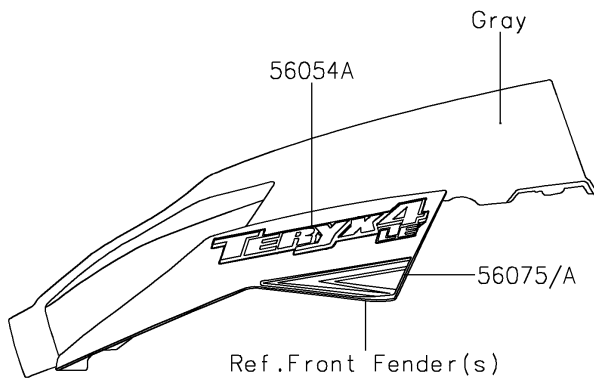

2019 Teryx4™ LE PARTS DIAGRAM

Decals(Gray)(GKF)

F2861A

2019 Teryx4™ LE PARTS LIST

Decals(Gray)(GKF)

| ITEM NAME | PART NUMBER | QUANTITY |
|---|-------------|----------|
| MARK,FR FENDER,K (Ref # 56054) | 56054-2265 | 1 |
| MARK,FR FENDER,TERYX4 LE (Ref # 56054A) | 56054-2443 | 1 |
| PATTERN,FR FENDER,LH (Ref # 56075) | 56075-4377 | 1 |
| PATTERN,FR FENDER,RH (Ref # 56075A) | 56075-4378 | 1 |
| PATTERN,SIDE GUARD,LH,UPP (Ref # 56075B) | 56075-4379 | 1 |
| PATTERN,SIDE GUARD,RH,UPP (Ref # 56075C) | 56075-4382 | 1 |
| PATTERN,DOOR COVER,LH,FR,UPP (Ref # 56075D) | 56075-4385 | 1 |
| PATTERN,DOOR COVER,RH,FR,UPP (Ref # 56075E) | 56075-4388 | 1 |
| PATTERN,SIDE GUARD,LH,CNT (Ref # 56075F) | 56075-4398 | 1 |
| PATTERN,SIDE GUARD,LH,LWR (Ref # 56075G) | 56075-4399 | 1 |
| PATTERN,SIDE GUARD,RH,CNT (Ref # 56075H) | 56075-4401 | 1 |
| PATTERN,SIDE GUARD,RH,LWR (Ref # 56075I) | 56075-4402 | 1 |
| PATTERN,DOOR COVER,LH,FR,CNT (Ref # 56075J) | 56075-4404 | 1 |
| PATTERN,DOOR COVER,LH,FR,LWR (Ref # 56075K) | 56075-4405 | 1 |
| PATTERN,DOOR COVER,RH,FR,CNT (Ref # 56075L) | 56075-4407 | 1 |
| PATTERN,DOOR COVER,RH,FR,LWR (Ref # 56075M) | 56075-4408 | 1 |
| PATTERN,DOOR COVER,LH,RR (Ref # 56075N) | 56075-4409 | 1 |
| PATTERN,DOOR COVER,RH,RR (Ref # 56075O) | 56075-4410 | 1 |
| PATTERN,RR FENDER,LH (Ref # 56075P) | 56075-4411 | 1 |
| PATTERN,RR FENDER,RH (Ref # 56075Q) | 56075-4412 | 1 |