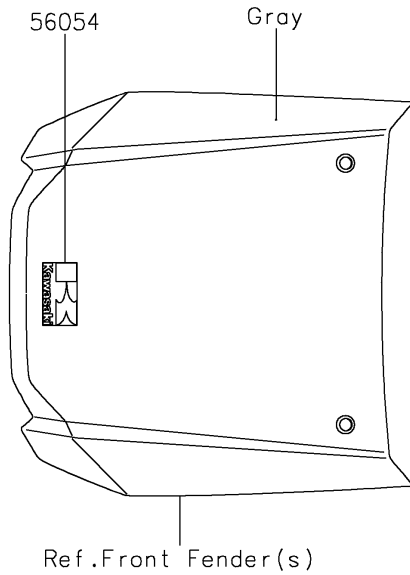

2019 Teryx4™ LE PARTS DIAGRAM

Decals(Gray)(GKF)

F2861A

2019 Teryx4™ LE PARTS LIST

Decals(Gray)(GKF)

| ITEM NAME | PART NUMBER | QUANTITY |
|---|-------------|----------|
| MARK,FR FENDER,K (Ref # 56054) | 56054-2265 | 1 |
| MARK,FR FENDER,TERYX4 LE (Ref # 56054A) | 56054-2443 | 1 |
| PATTERN,FR FENDER,LH (Ref # 56075) | 56075-4377 | 1 |
| PATTERN,FR FENDER,RH (Ref # 56075A) | 56075-4378 | 1 |
| PATTERN,SIDE GUARD,LH,UPP (Ref # 56075B) | 56075-4379 | 1 |
| PATTERN,SIDE GUARD,RH,UPP (Ref # 56075C) | 56075-4382 | 1 |
| PATTERN,DOOR COVER,LH,FR,UPP (Ref # 56075D) | 56075-4385 | 1 |
| PATTERN,DOOR COVER,RH,FR,UPP (Ref # 56075E) | 56075-4388 | 1 |
| PATTERN,SIDE GUARD,LH,CNT (Ref # 56075F) | 56075-4398 | 1 |
| PATTERN,SIDE GUARD,LH,LWR (Ref # 56075G) | 56075-4399 | 1 |
| PATTERN,SIDE GUARD,RH,CNT (Ref # 56075H) | 56075-4401 | 1 |
| PATTERN,SIDE GUARD,RH,LWR (Ref # 56075I) | 56075-4402 | 1 |
| PATTERN,DOOR COVER,LH,FR,CNT (Ref # 56075J) | 56075-4404 | 1 |
| PATTERN,DOOR COVER,LH,FR,LWR (Ref # 56075K) | 56075-4405 | 1 |
| PATTERN,DOOR COVER,RH,FR,CNT (Ref # 56075L) | 56075-4407 | 1 |
| PATTERN,DOOR COVER,RH,FR,LWR (Ref # 56075M) | 56075-4408 | 1 |
| PATTERN,DOOR COVER,LH,RR (Ref # 56075N) | 56075-4409 | 1 |
| PATTERN,DOOR COVER,RH,RR (Ref # 56075O) | 56075-4410 | 1 |
| PATTERN,RR FENDER,LH (Ref # 56075P) | 56075-4411 | 1 |
| PATTERN,RR FENDER,RH (Ref # 56075Q) | 56075-4412 | 1 |