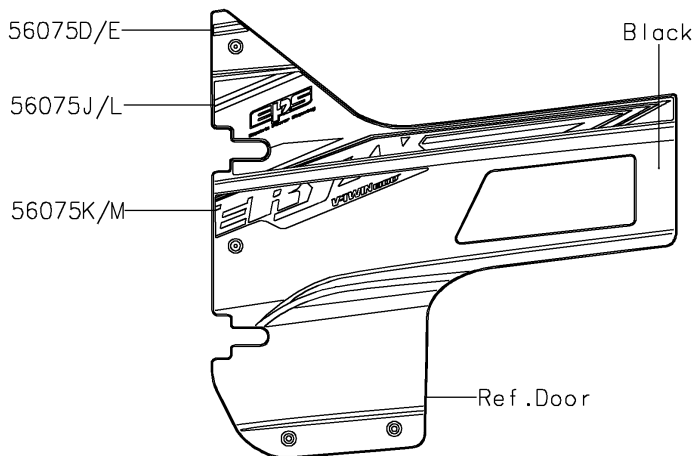

2019 Teryx4™ LE PARTS DIAGRAM

Decals(Gray)(GKF)

F2861A

2019 Teryx4™ LE PARTS LIST

Decals(Gray)(GKF)

| ITEM NAME | PART NUMBER | QUANTITY |
|---|-------------|----------|
| MARK,FR FENDER,K (Ref # 56054) | 56054-2265 | 1 |
| MARK,FR FENDER,TERYX4 LE (Ref # 56054A) | 56054-2443 | 1 |
| PATTERN,FR FENDER,LH (Ref # 56075) | 56075-4377 | 1 |
| PATTERN,FR FENDER,RH (Ref # 56075A) | 56075-4378 | 1 |
| PATTERN,SIDE GUARD,LH,UPP (Ref # 56075B) | 56075-4379 | 1 |
| PATTERN,SIDE GUARD,RH,UPP (Ref # 56075C) | 56075-4382 | 1 |
| PATTERN,DOOR COVER,LH,FR,UPP (Ref # 56075D) | 56075-4385 | 1 |
| PATTERN,DOOR COVER,RH,FR,UPP (Ref # 56075E) | 56075-4388 | 1 |
| PATTERN,SIDE GUARD,LH,CNT (Ref # 56075F) | 56075-4398 | 1 |
| PATTERN,SIDE GUARD,LH,LWR (Ref # 56075G) | 56075-4399 | 1 |
| PATTERN,SIDE GUARD,RH,CNT (Ref # 56075H) | 56075-4401 | 1 |
| PATTERN,SIDE GUARD,RH,LWR (Ref # 56075I) | 56075-4402 | 1 |
| PATTERN,DOOR COVER,LH,FR,CNT (Ref # 56075J) | 56075-4404 | 1 |
| PATTERN,DOOR COVER,LH,FR,LWR (Ref # 56075K) | 56075-4405 | 1 |
| PATTERN,DOOR COVER,RH,FR,CNT (Ref # 56075L) | 56075-4407 | 1 |
| PATTERN,DOOR COVER,RH,FR,LWR (Ref # 56075M) | 56075-4408 | 1 |
| PATTERN,DOOR COVER,LH,RR (Ref # 56075N) | 56075-4409 | 1 |
| PATTERN,DOOR COVER,RH,RR (Ref # 56075O) | 56075-4410 | 1 |
| PATTERN,RR FENDER,LH (Ref # 56075P) | 56075-4411 | 1 |
| PATTERN,RR FENDER,RH (Ref # 56075Q) | 56075-4412 | 1 |