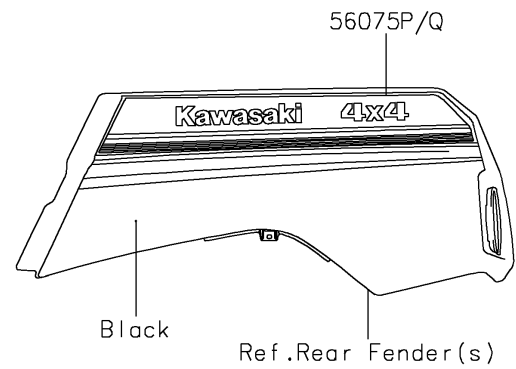

2019 Teryx4™ LE PARTS DIAGRAM

Decals(Gray)(GKF)

F2861A

2019 Teryx4™ LE PARTS LIST

Decals(Gray)(GKF)

| ITEM NAME | PART NUMBER | QUANTITY |
|---|-------------|----------|
| MARK,FR FENDER,K (Ref # 56054) | 56054-2265 | 1 |
| MARK,FR FENDER,TERYX4 LE (Ref # 56054A) | 56054-2443 | 1 |
| PATTERN,FR FENDER,LH (Ref # 56075) | 56075-4377 | 1 |
| PATTERN,FR FENDER,RH (Ref # 56075A) | 56075-4378 | 1 |
| PATTERN,SIDE GUARD,LH,UPP (Ref # 56075B) | 56075-4379 | 1 |
| PATTERN,SIDE GUARD,RH,UPP (Ref # 56075C) | 56075-4382 | 1 |
| PATTERN,DOOR COVER,LH,FR,UPP (Ref # 56075D) | 56075-4385 | 1 |
| PATTERN,DOOR COVER,RH,FR,UPP (Ref # 56075E) | 56075-4388 | 1 |
| PATTERN,SIDE GUARD,LH,CNT (Ref # 56075F) | 56075-4398 | 1 |
| PATTERN,SIDE GUARD,LH,LWR (Ref # 56075G) | 56075-4399 | 1 |
| PATTERN,SIDE GUARD,RH,CNT (Ref # 56075H) | 56075-4401 | 1 |
| PATTERN,SIDE GUARD,RH,LWR (Ref # 56075I) | 56075-4402 | 1 |
| PATTERN,DOOR COVER,LH,FR,CNT (Ref # 56075J) | 56075-4404 | 1 |
| PATTERN,DOOR COVER,LH,FR,LWR (Ref # 56075K) | 56075-4405 | 1 |
| PATTERN,DOOR COVER,RH,FR,CNT (Ref # 56075L) | 56075-4407 | 1 |
| PATTERN,DOOR COVER,RH,FR,LWR (Ref # 56075M) | 56075-4408 | 1 |
| PATTERN,DOOR COVER,LH,RR (Ref # 56075N) | 56075-4409 | 1 |
| PATTERN,DOOR COVER,RH,RR (Ref # 56075O) | 56075-4410 | 1 |
| PATTERN,RR FENDER,LH (Ref # 56075P) | 56075-4411 | 1 |
| PATTERN,RR FENDER,RH (Ref # 56075Q) | 56075-4412 | 1 |