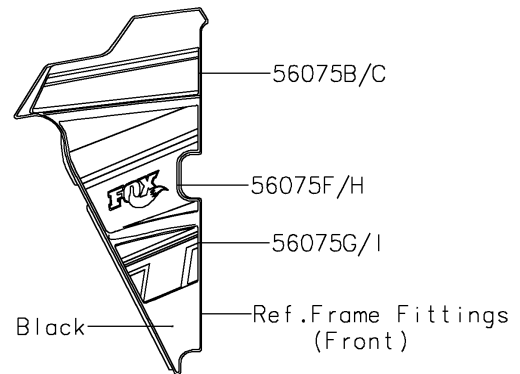

2019 Teryx4™ LE PARTS DIAGRAM

Decals(Gray)(GKF)

F2861A

2019 Teryx4™ LE PARTS LIST

Decals(Gray)(GKF)

| ITEM NAME | PART NUMBER | QUANTITY |
|---|-------------|----------|
| MARK,FR FENDER,K (Ref # 56054) | 56054-2265 | 1 |
| MARK,FR FENDER,TERYX4 LE (Ref # 56054A) | 56054-2443 | 1 |
| PATTERN,FR FENDER,LH (Ref # 56075) | 56075-4377 | 1 |
| PATTERN,FR FENDER,RH (Ref # 56075A) | 56075-4378 | 1 |
| PATTERN,SIDE GUARD,LH,UPP (Ref # 56075B) | 56075-4379 | 1 |
| PATTERN,SIDE GUARD,RH,UPP (Ref # 56075C) | 56075-4382 | 1 |
| PATTERN,DOOR COVER,LH,FR,UPP (Ref # 56075D) | 56075-4385 | 1 |
| PATTERN,DOOR COVER,RH,FR,UPP (Ref # 56075E) | 56075-4388 | 1 |
| PATTERN,SIDE GUARD,LH,CNT (Ref # 56075F) | 56075-4398 | 1 |
| PATTERN,SIDE GUARD,LH,LWR (Ref # 56075G) | 56075-4399 | 1 |
| PATTERN,SIDE GUARD,RH,CNT (Ref # 56075H) | 56075-4401 | 1 |
| PATTERN,SIDE GUARD,RH,LWR (Ref # 56075I) | 56075-4402 | 1 |
| PATTERN,DOOR COVER,LH,FR,CNT (Ref # 56075J) | 56075-4404 | 1 |
| PATTERN,DOOR COVER,LH,FR,LWR (Ref # 56075K) | 56075-4405 | 1 |
| PATTERN,DOOR COVER,RH,FR,CNT (Ref # 56075L) | 56075-4407 | 1 |
| PATTERN,DOOR COVER,RH,FR,LWR (Ref # 56075M) | 56075-4408 | 1 |
| PATTERN,DOOR COVER,LH,RR (Ref # 56075N) | 56075-4409 | 1 |
| PATTERN,DOOR COVER,RH,RR (Ref # 56075O) | 56075-4410 | 1 |
| PATTERN,RR FENDER,LH (Ref # 56075P) | 56075-4411 | 1 |
| PATTERN,RR FENDER,RH (Ref # 56075Q) | 56075-4412 | 1 |